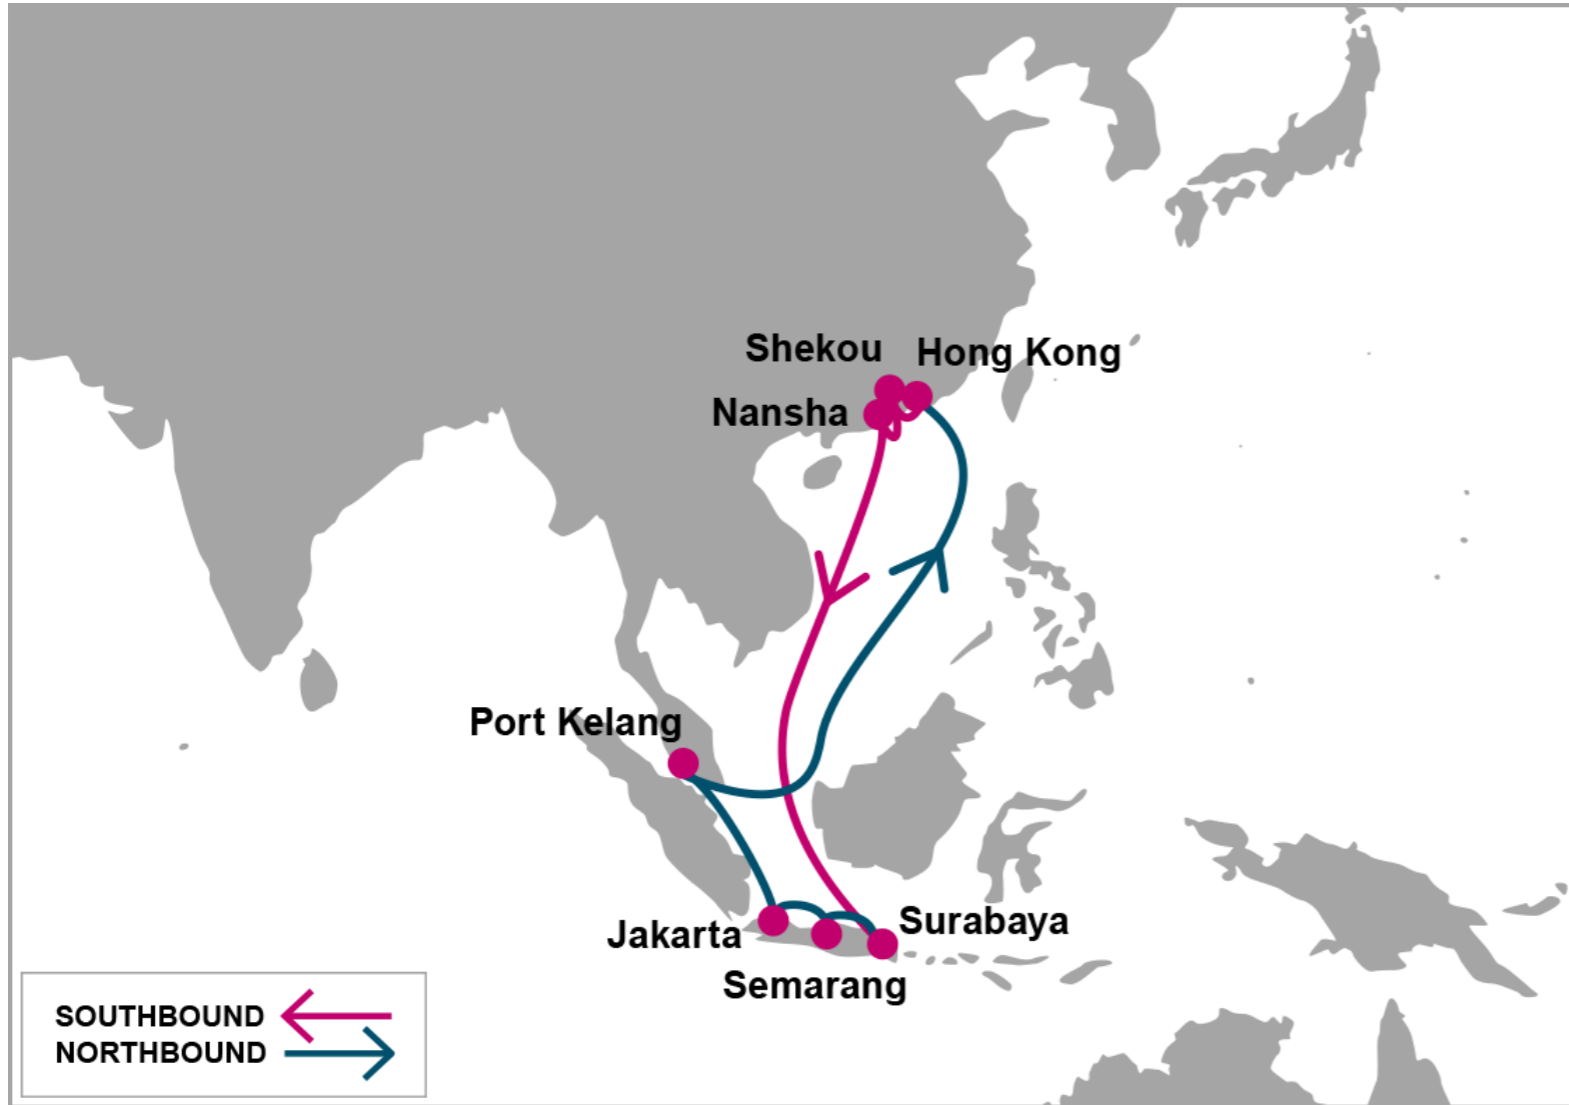

For more information, please click [here](#)

**PORT ROTATION**

(Terminals are subject to change)

ORIGIN	ETA/ETD	TERMINAL
Hong Kong	SUN/SUN	Hongkong International Terminals (HIT)
Shekou	SUN/MON	Shekou Container Terminal (SCT)
Nansha	MON/TUE	Nansha International Container Terminal (NICT)
Surabaya	MON/TUE	TPS Surabaya
Semarang	TUE/WED	TPS Semarang
Jakarta	THU/THU	Jakarta International Container Terminal (JICT)
Port Kelang	SUN/MON	Westport
Hong Kong	SUN/SUN	Hongkong International Terminals (HIT)

**Turnaround days: 21**

S/B	SUB	SRG	JKT	PKG	N/B	HKG	SHK	NSA
HKG	8	9	11	14	SUB	12	12	13
SHK	7	8	10	13	SRG	11	11	12
NSA	6	7	9	12	JKT	10	10	11
					PKG	6	6	7

**KEY TRANSIT TABLE** - UNLOCODE PORT NAME & COUNTRY NAME

**HKG:** Hong Kong, China | **NSA:** Nansha, China | **SHK:** Shekou, China | **SUB:** Surabaya, Indonesia | **SRG:** Semarang, Indonesia | **JKT:** Jakarta, Indonesia | **PKG:** Port Kelang, Malaysia

NOTE: Transit times and port rotation are as of now and subject to change