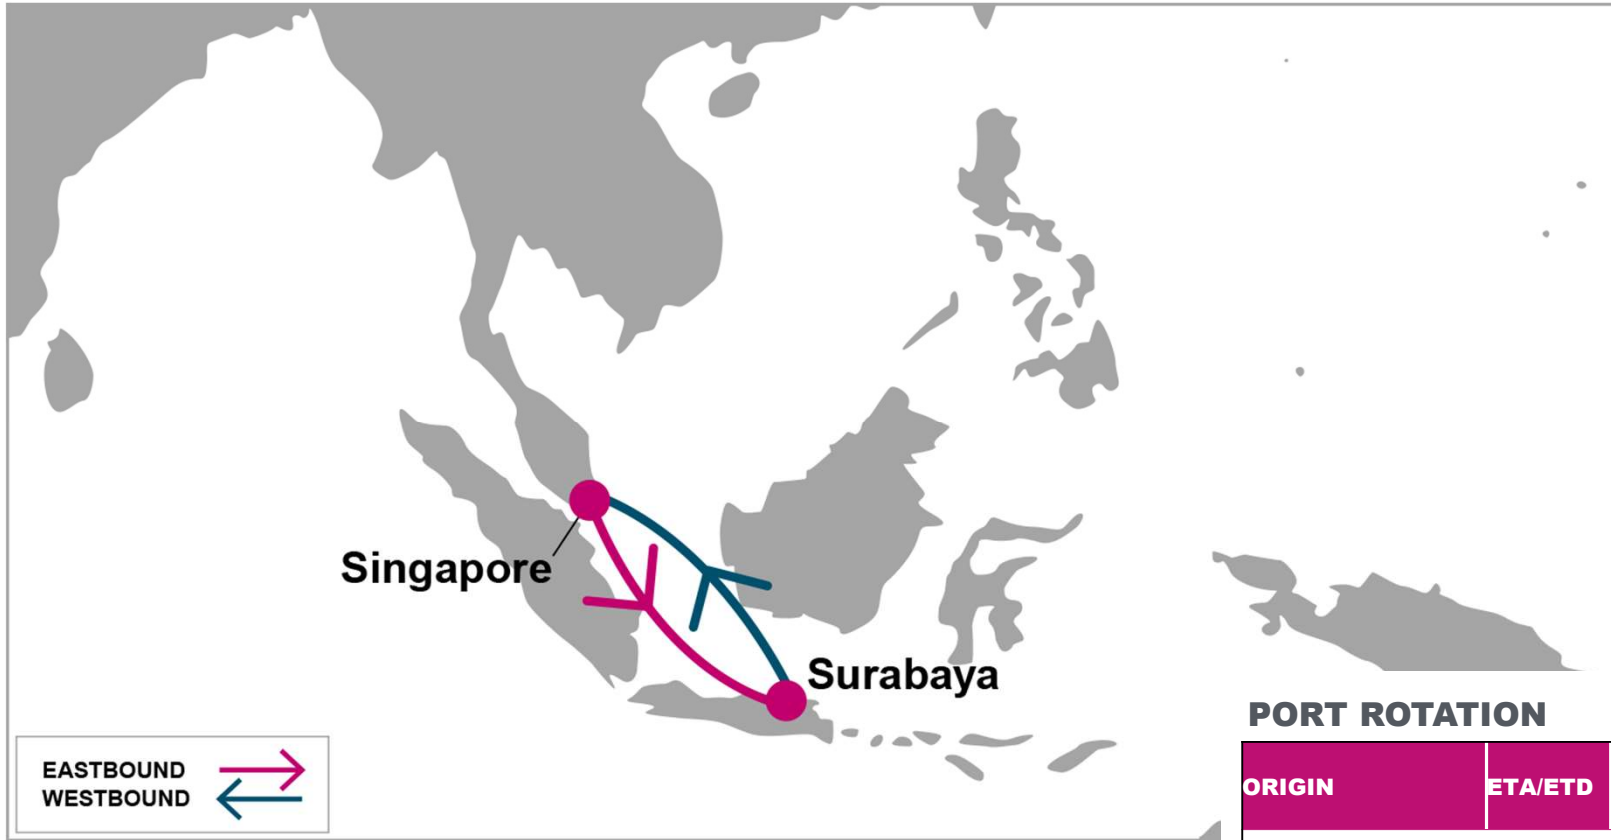

For more information, please click [here](#)

E/B	SUB	W/B	SIN
SIN	4	SUB	3

PORT ROTATION

(Terminals are subject to change)

ORIGIN	ETA/ETD	TERMINAL
Singapore	SUN/TUE	PSA Singapore
Surabaya	SAT/MON	SUB ICT
Singapore	THU/SAT	PSA Singapore
Surabaya	WED/THU	SUB ICT
Singapore	SUN/TUE	PSA Singapore
Turnaround days: 7		

KEY TRANSIT TABLE - UNLOCODE PORT NAME & COUNTRY NAME

SIN: Singapore, Singapore | **SUB:** Surabaya, Indonesia

NOTE: Transit times and port rotation are as of now and subject to change