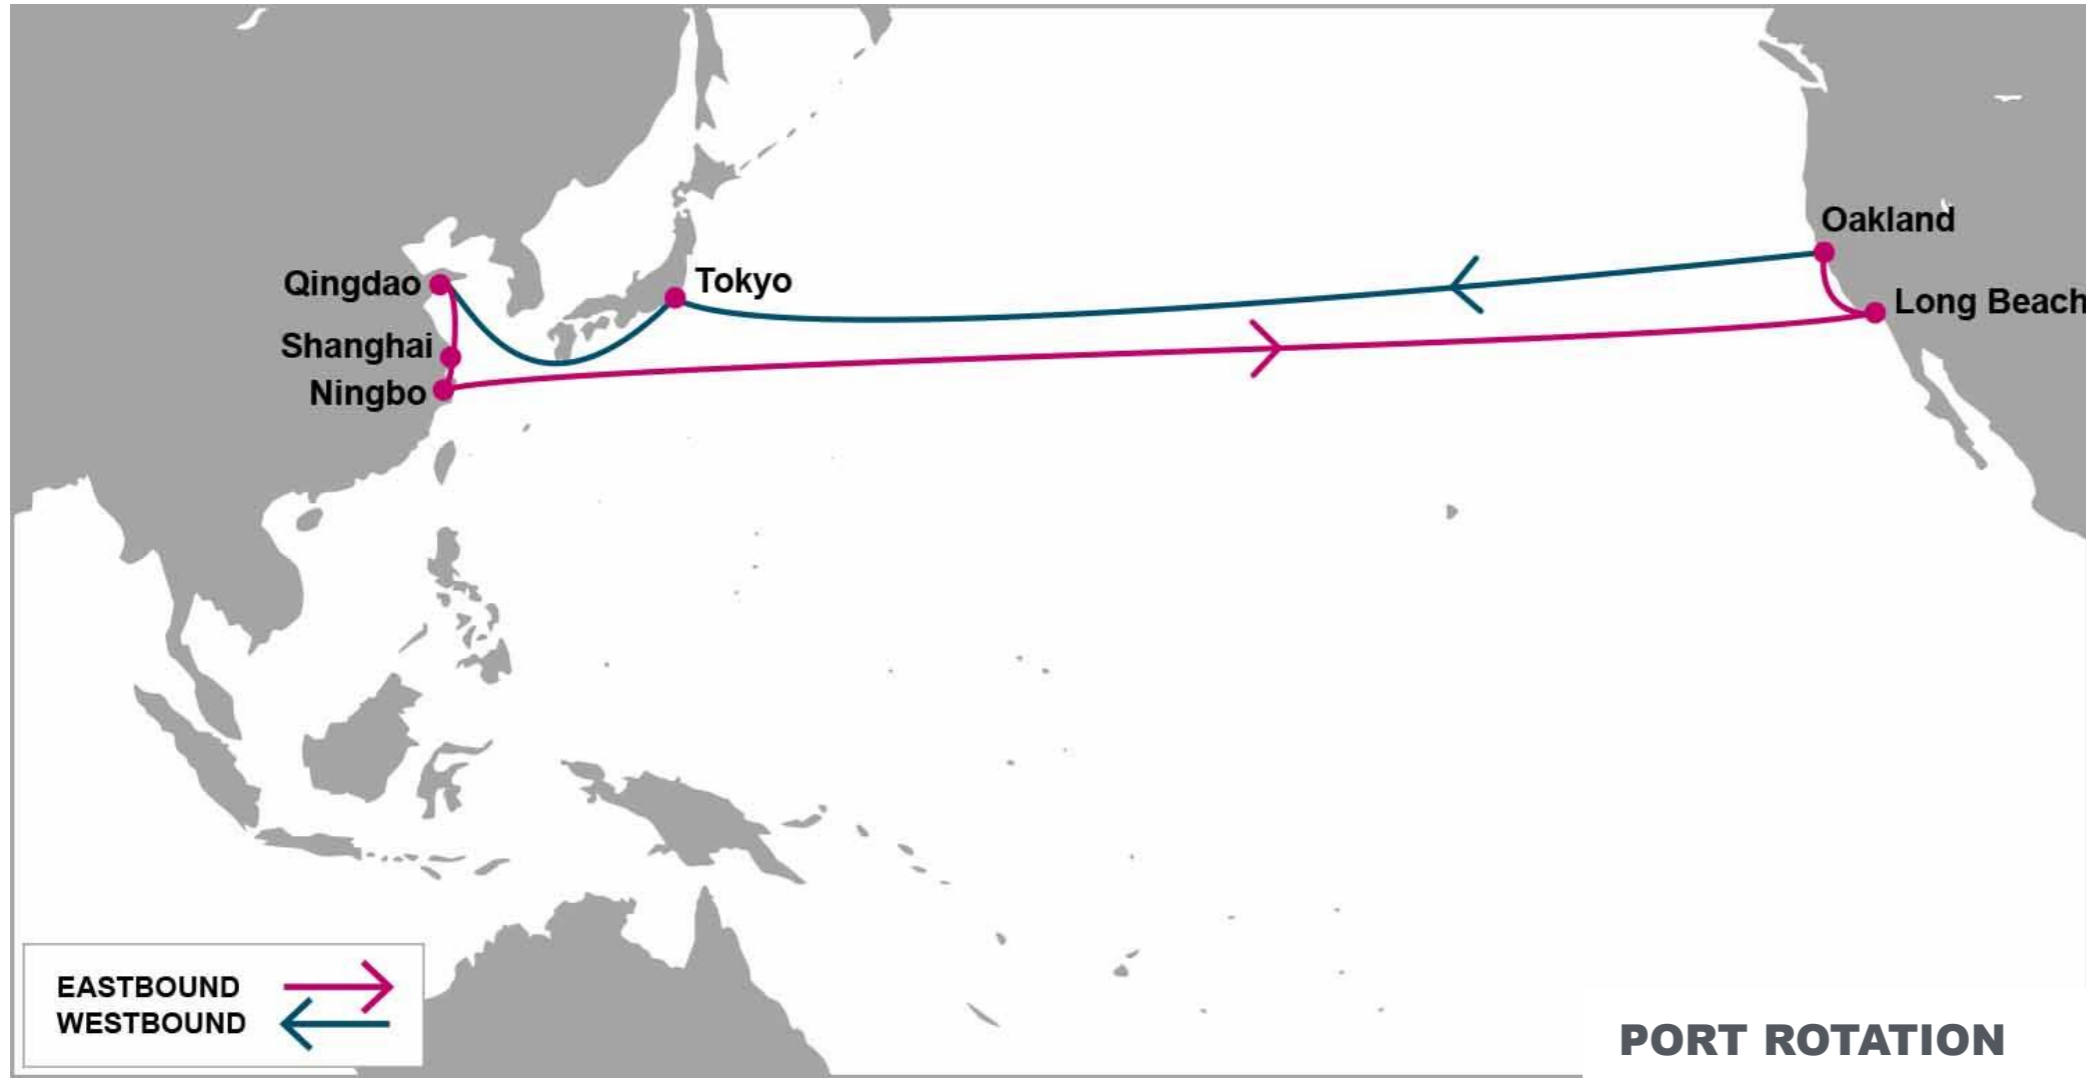

For more information, please click [here](#)

PORT ROTATION

(Terminals are subject to change)

ORIGIN	ETA/ETD	TERMINAL
Qingdao	SUN/MON	Qingdao Qianwan Container Terminal
Shanghai	TUE/THU	Wai Gao Qiao Phase 2 (SIPG Zhendong Container terminal Branch)
Ningbo	THU/SAT	Ningbo Beilun Second Container Terminal
Long Beach	THU/TUE	International Transportation Service (ITS)
Oakland	WED/THU	Oakland International Container Terminal
Tokyo	TUE/WED	Ohi No.1-2 Terminal
Qingdao	SUN/MON	Ningbo Beilun Second Container Terminal
Turnaround days: 42		

TPEB	LGB	OAK	TPWB	TYO	TAO	SHA	NGB
TAO	17	23	LGB	14	19	21	23
SHA	14	20	OAK	12	17	19	21
NGB	12	18					

KEY TRANSIT TABLE - UNLOCODE PORT NAME & COUNTRY NAME

TAO: Qingdao, China | NGB: Ningbo, China | SHA: Shanghai, China | TYO: Tokyo, Japan | LGB: Long Beach, USA | OAK: Oakland, USA

NOTE: Transit times and port rotation are as of now and subject to change