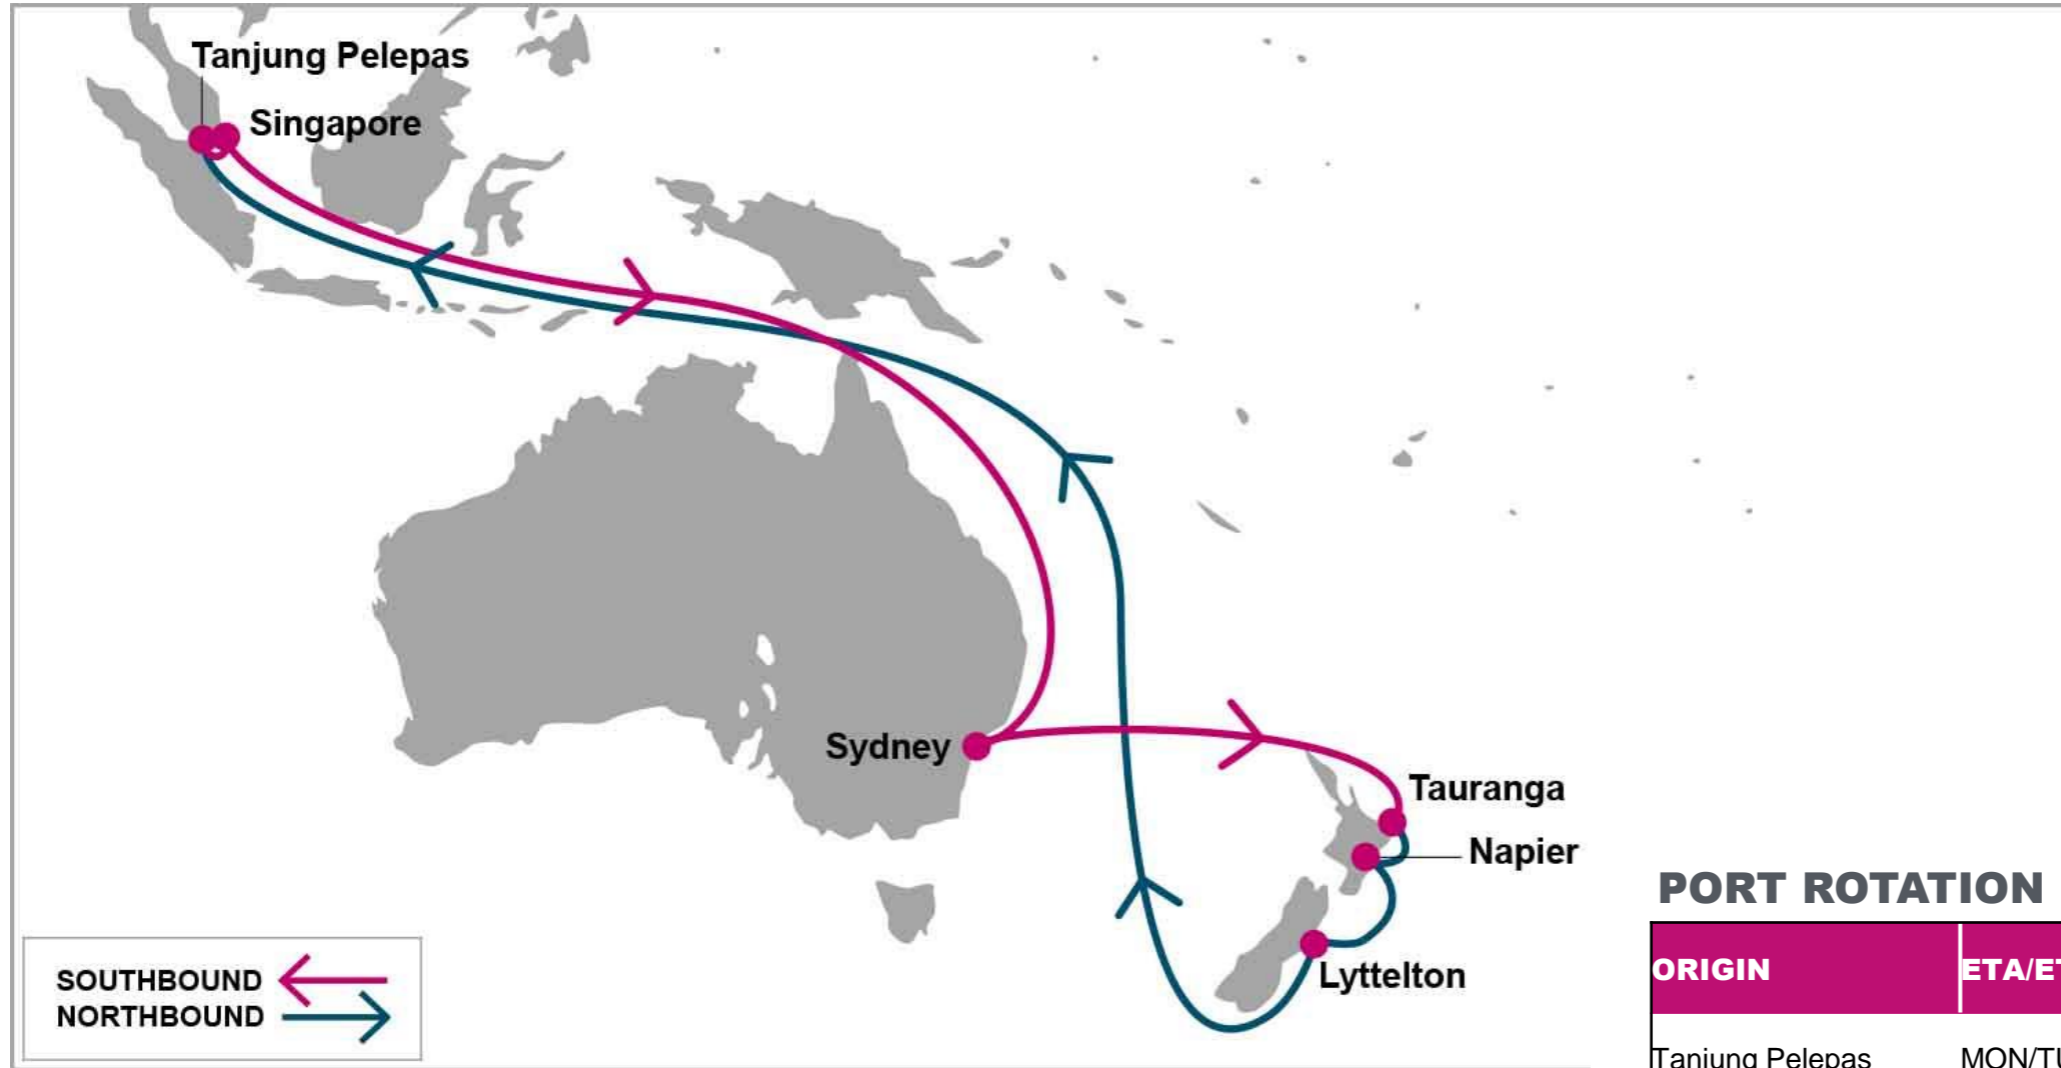

For more information, please click [here](#)

**PORT ROTATION**

(Terminals are subject to change)

ORIGIN	ETA/ETD	TERMINAL
Tanjung Pelepas	MON/TUE	Tanjung Pelepas
Singapore	TUE/THU	PSA Singapore
Sydney	SUN/TUE	DP World Sydney
Tauranga	SAT/MON	Port of Tauranga
Napier	TUE/WED	Port of Napier
Lyttelton	FRI/SAT	Lyttelton Port Company
Tanjung Pelepas	MON/TUE	Tanjung Pelepas
<b>Turnaround days: 42</b>		

S/B	SYD	TRG	NPE	LYT	N/B	TPP	SIN
TPP	12	18	21	24	SYD	27	28
SIN	10	16	19	22	TRG	21	22
					NPE	19	20
					LYT	16	17

KEY TRANSIT TABLE - UNLOCODE PORT NAME & COUNTRY NAME

TPP: Tanjung Pelepas, Malaysia | SIN: Singapore, Singapore | TRG: Tauranga, New Zealand | NPE: Napier, New Zealand | LYT: Lyttelton, New Zealand | SYD: Sydney, Australia

NOTE: Transit times and port rotation are as of now and subject to change