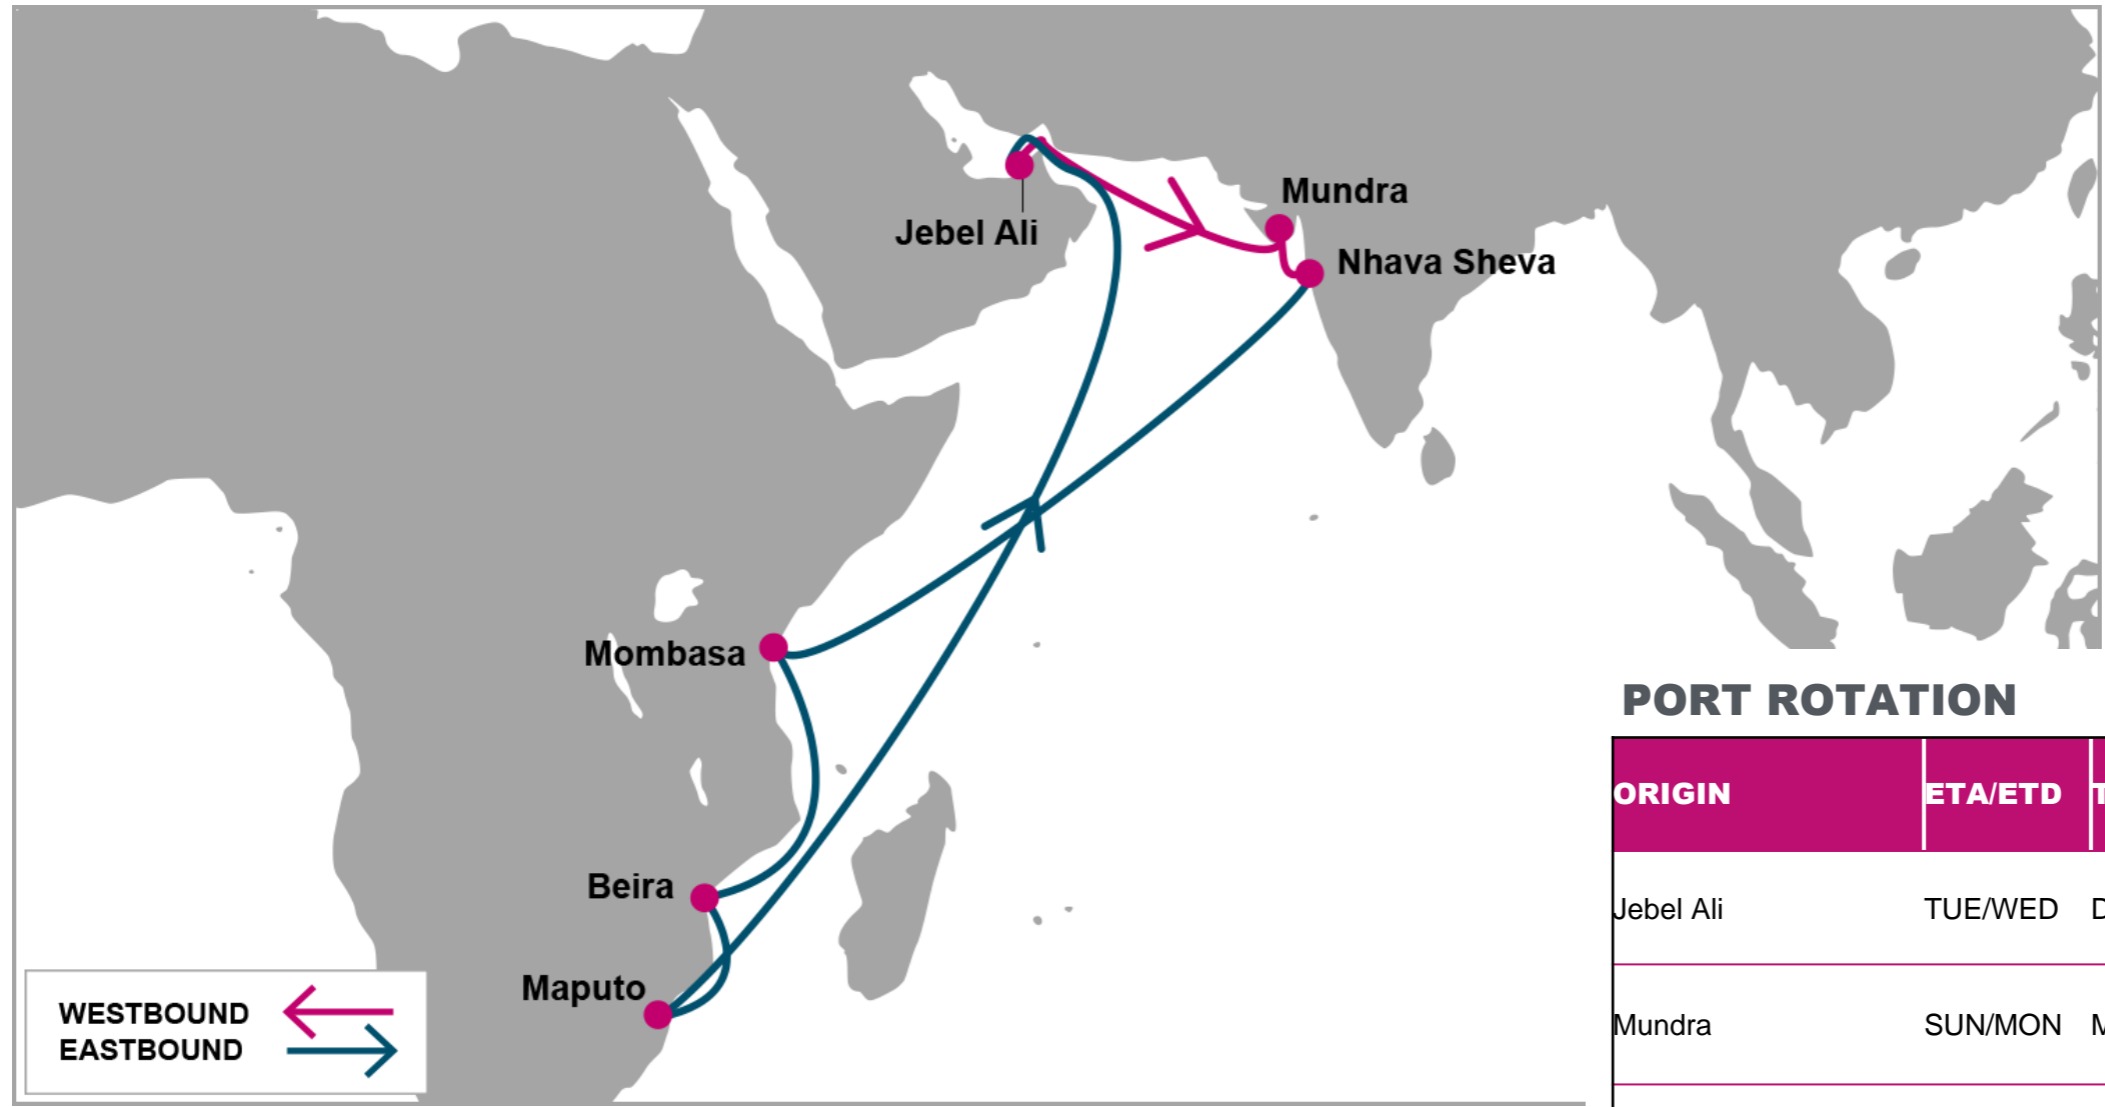

For more information, please click [here](#)

PORT ROTATION

(Terminals are subject to change)

ORIGIN	ETA/ETD	TERMINAL
Jebel Ali	TUE/WED	DP World Jebel Ali (Terminal 3)
Mundra	SUN/MON	Mundra International Container Terminal
Nhava Sheva	TUE/WED	NSICT Terminal
Mombasa	WED/THU	Kenya Ports Authority Container Terminal (KPA)
Beira	SUN/MON	Port of Beira
Maputo	WED/THU	DP World Maputo
Jebel Ali	TUE/WED	DP World Jebel Ali (Terminal 3)
Turnaround days: 35		

W/B	MUN	NSA	MBA	BEW	MPM	E/B	BEW	MPM	JEA	MUN	NSA
JEA	4	6	14	18	21	MBA	3	6	19	24	26
MUN		1	9	13	16	BEW		2	15	20	22
NSA			7	11	14	MPM			12	17	19

KEY TRANSIT TABLE - UNLOCODE PORT NAME & COUNTRY NAME

JEA: Jebel Ali, UAE | **MUN:** Mundra, India | **MPM:** Maputo, Mozambique | **MBA:** Mombasa, Kenya | **BEW:** Beira, Mozambique | **NSA:** Nhava Sheva, India

NOTE: Transit times and port rotation are as of now and subject to change