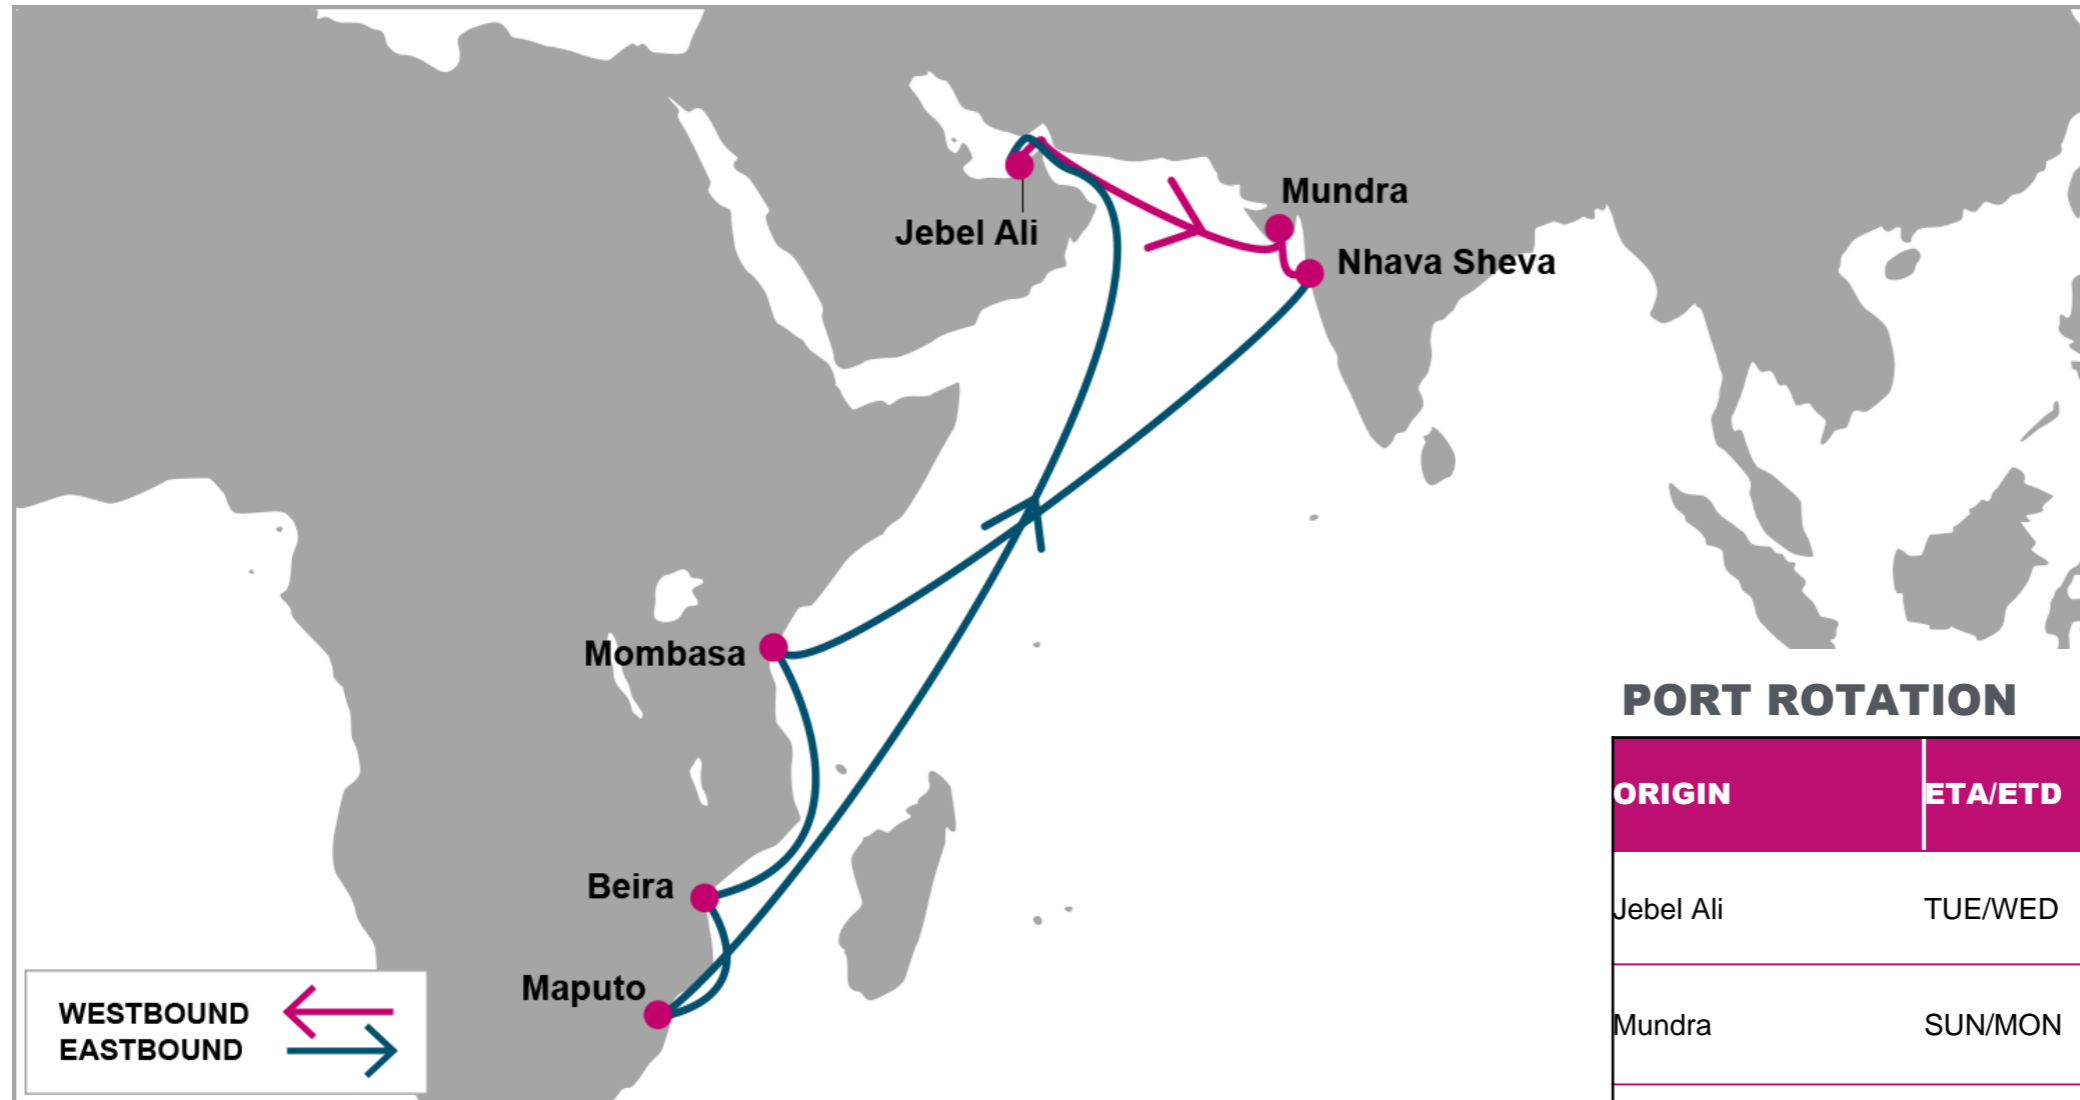

For more information, please click [here](#)

**PORT ROTATION**

(Terminals are subject to change)

ORIGIN	ETA/ETD	TERMINAL
Jebel Ali	TUE/WED	DP World Jebel Ali (Terminal 3)
Mundra	SUN/MON	Mundra International Container Terminal
Nhava Sheva	TUE/WED	NSICT Terminal
Mombasa	WED/THU	Kenya Ports Authority Container Terminal (KPA)
Beira	SUN/MON	Port of Beira
Maputo	WED/THU	DP World Maputo
Jebel Ali	TUE/WED	DP World Jebel Ali (Terminal 3)
<b>Turnaround days: 35</b>		

W/B	MUN	NSA	MBA	BEW	MPM	E/B	BEW	MPM	JEA	MUN	NSA
JEA	4	6	14	18	21	MBA	3	6	19	24	26
MUN		1	9	13	16	BEW		2	15	20	22
NSA			7	11	14	MPM			12	17	19

**KEY TRANSIT TABLE** - UNLOCODE PORT NAME & COUNTRY NAME

**JEA:** Jebel Ali, UAE | **MUN:** Mundra, India | **MPM:** Maputo, Mozambique | **MBA:** Mombasa, Kenya | **BEW:** Beira, Mozambique | **NSA:** Nhava Sheva, India

NOTE: Transit times and port rotation are as of now and subject to change