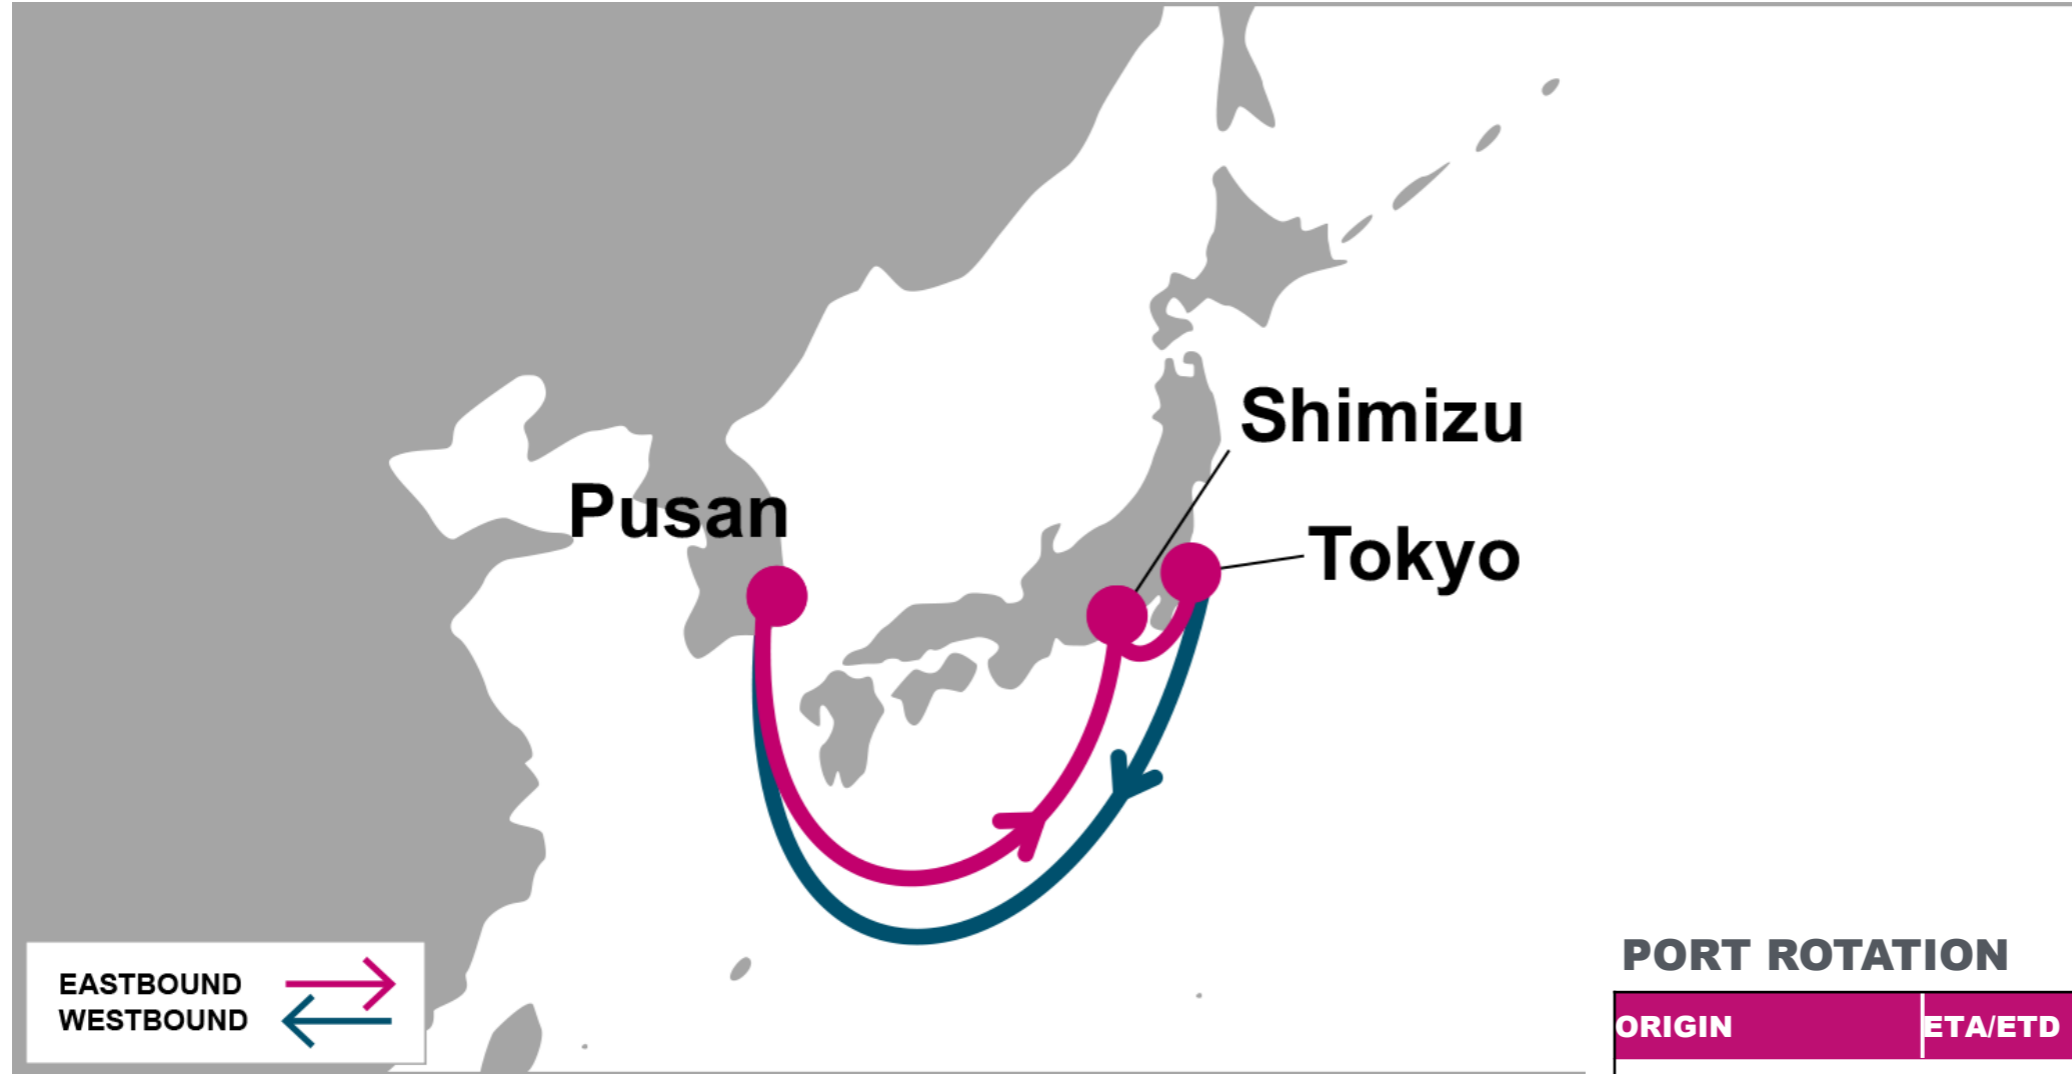

For more information, please click [here](#)

E/B	SMZ	TYO	W/B	PUS
PUS	2	3	SMZ	4
			TYO	3

PORT ROTATION

(Terminals are subject to change)

ORIGIN	ETA/ETD	TERMINAL
Pusan	WED/THU	BCT, Busan Container Terminal
Shimizu	SAT/SAT	Shimizu Container Terminal
Tokyo	SUN/SUN	Ohi No. 3-4 Terminal (TICT MOL)
Pusan	WED/THU	BCT, Busan Container Terminal
Turnaround days: 7		

KEY TRANSIT TABLE - UNLOCODE PORT NAME & COUNTRY NAME

PUS: Pusan, South Korea | **SMZ:** Shimizu, Japan | **TYO:** Tokyo, Japan

NOTE: Transit times and port rotation are as of now and subject to change