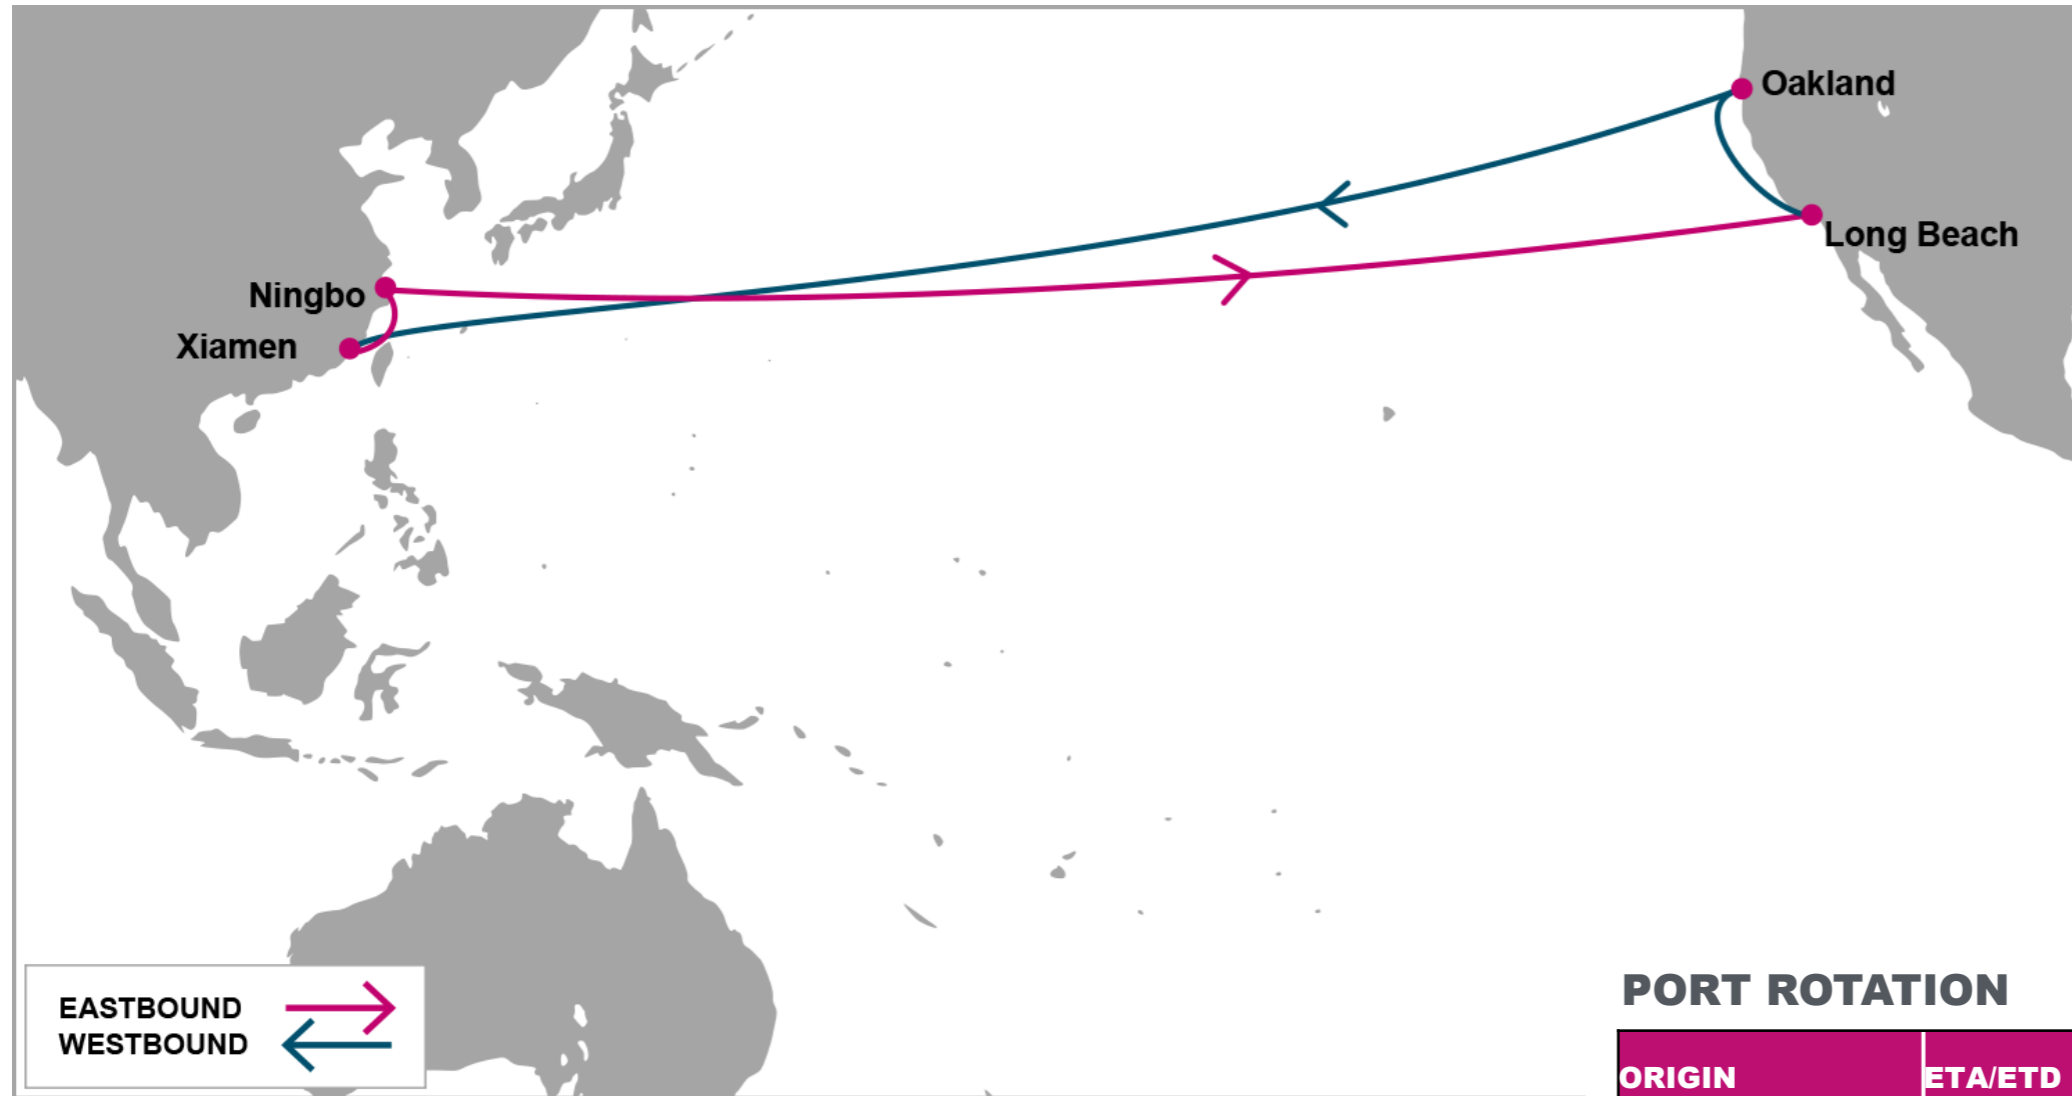

For more information, please click [here](#)

E/B	LGB	OAK	W/B	XMN	NBO
XMN	17	24	LGB	27	28
NBO	16	23	OAK	21	22

PORT ROTATION

(Terminals are subject to change)

ORIGIN	ETA/ETD	TERMINAL
Xiamen	TUE/WED	Xiamen Ocean Gate Container Terminal
Ningbo	FRI/SUN	Meishan Island International Container Terminal
Long Beach	SAT/THU	Pacific Container Terminal
Oakland	MON/TUE	Oakland International Container Terminal (OICT)
Xiamen	WED/THU	Xiamen Ocean Gate Container Terminal
Turnaround days: 49		

KEY TRANSIT TABLE - UNLOCODE PORT NAME & COUNTRY NAME

SHA: Shanghai, China | NBO: Ningbo, China | LGB: Long Beach, USA | OAK: Oakland, USA

NOTE: Transit times and port rotation are as of now and subject to change