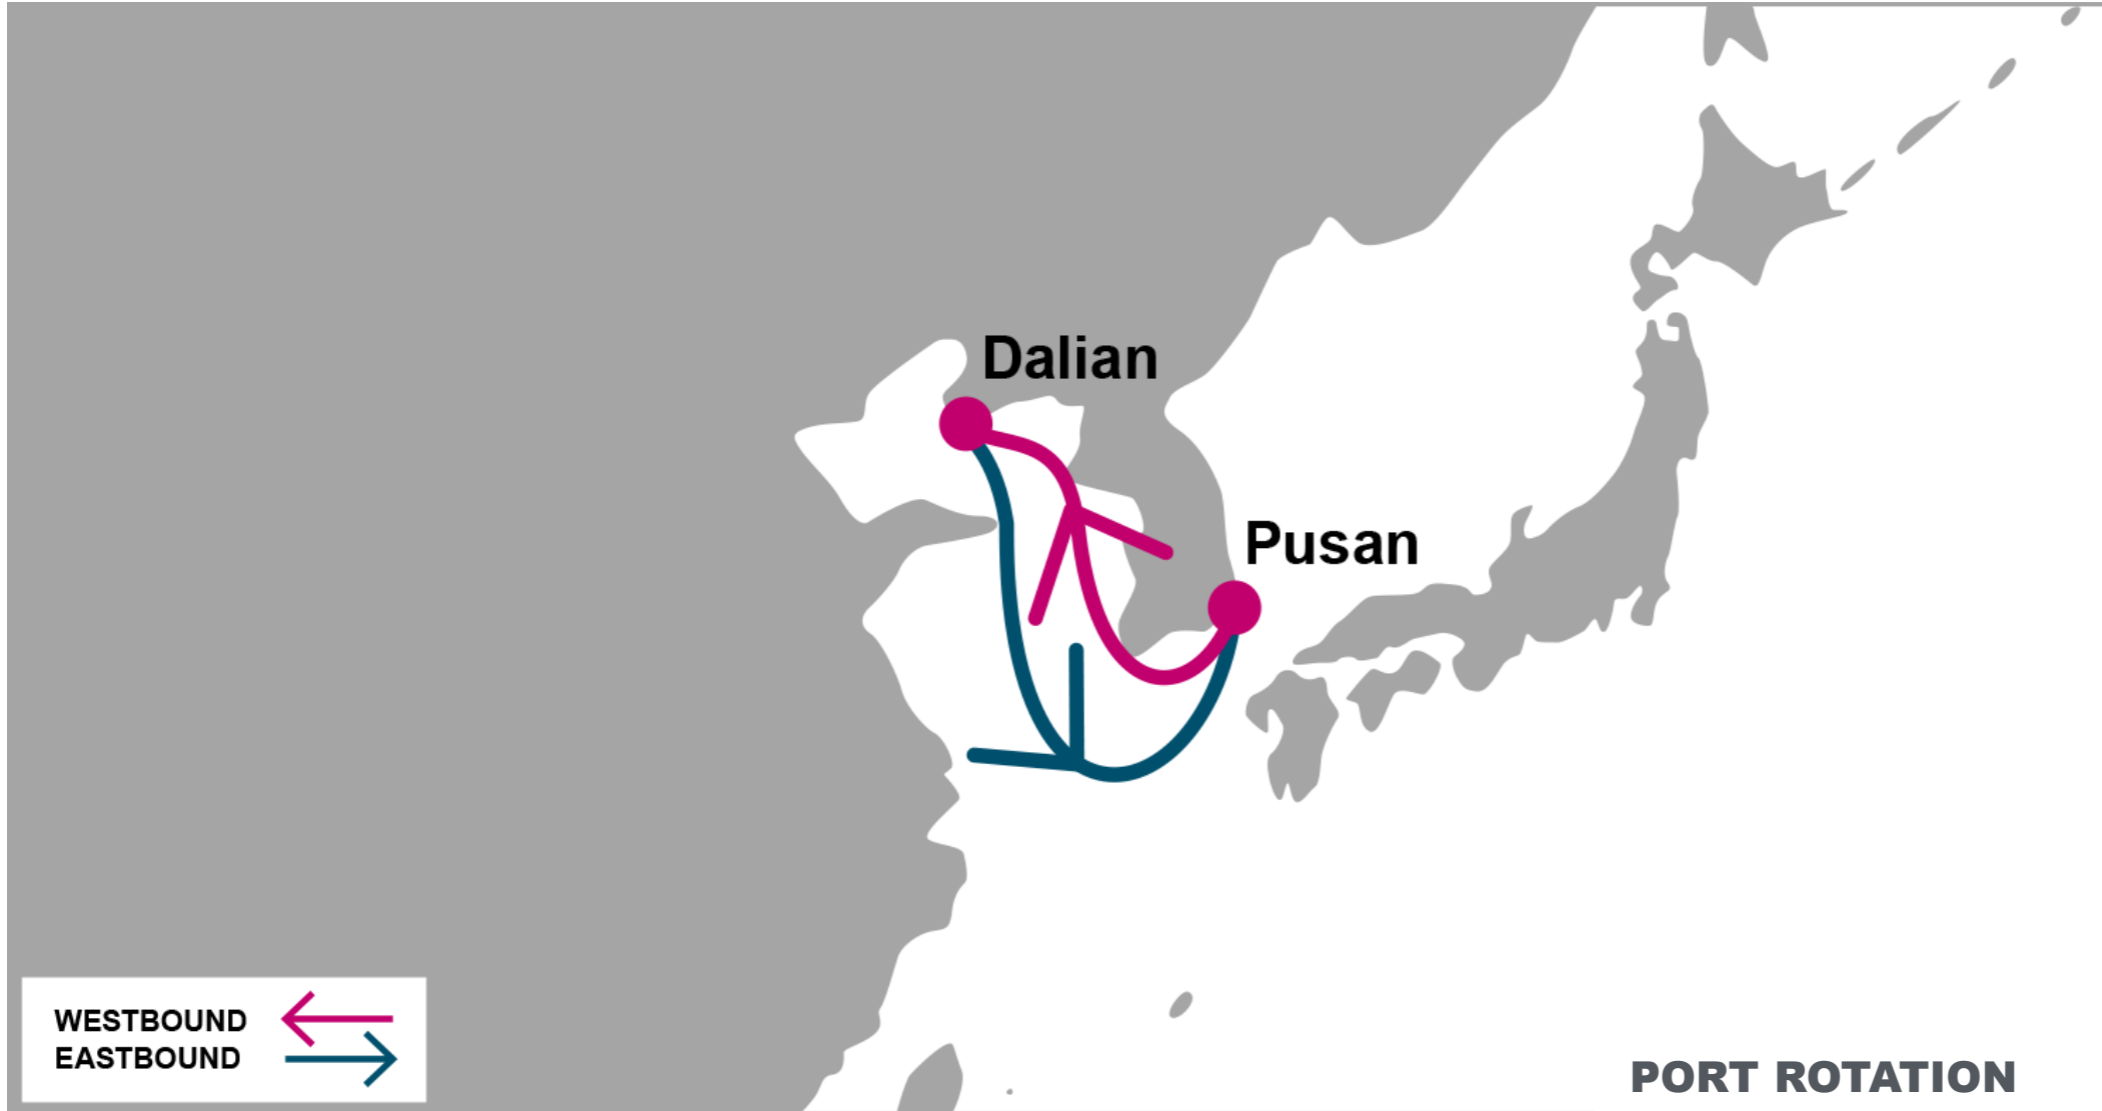

For more information, please click [here](#)

W/B	DLC	E/B	PUS
PUS	3	DLC	3

PORT ROTATION

(Terminals are subject to change)

ORIGIN	ETA/ETD	TERMINAL
Pusan	SAT/SAT	Pusan Newport Company (PNC)
Dalian	TUE/WED	Dalian Container Terminal (DCT)
Pusan	SAT/SAT	Pusan Newport Company (PNC)
Turnaround days: 7		

KEY TRANSIT TABLE - UNLOCODE PORT NAME & COUNTRY NAME

PUS: Pusan, Korea | **DLC:** Dalian, China

NOTE: Transit times and port rotation are as of now and subject to change