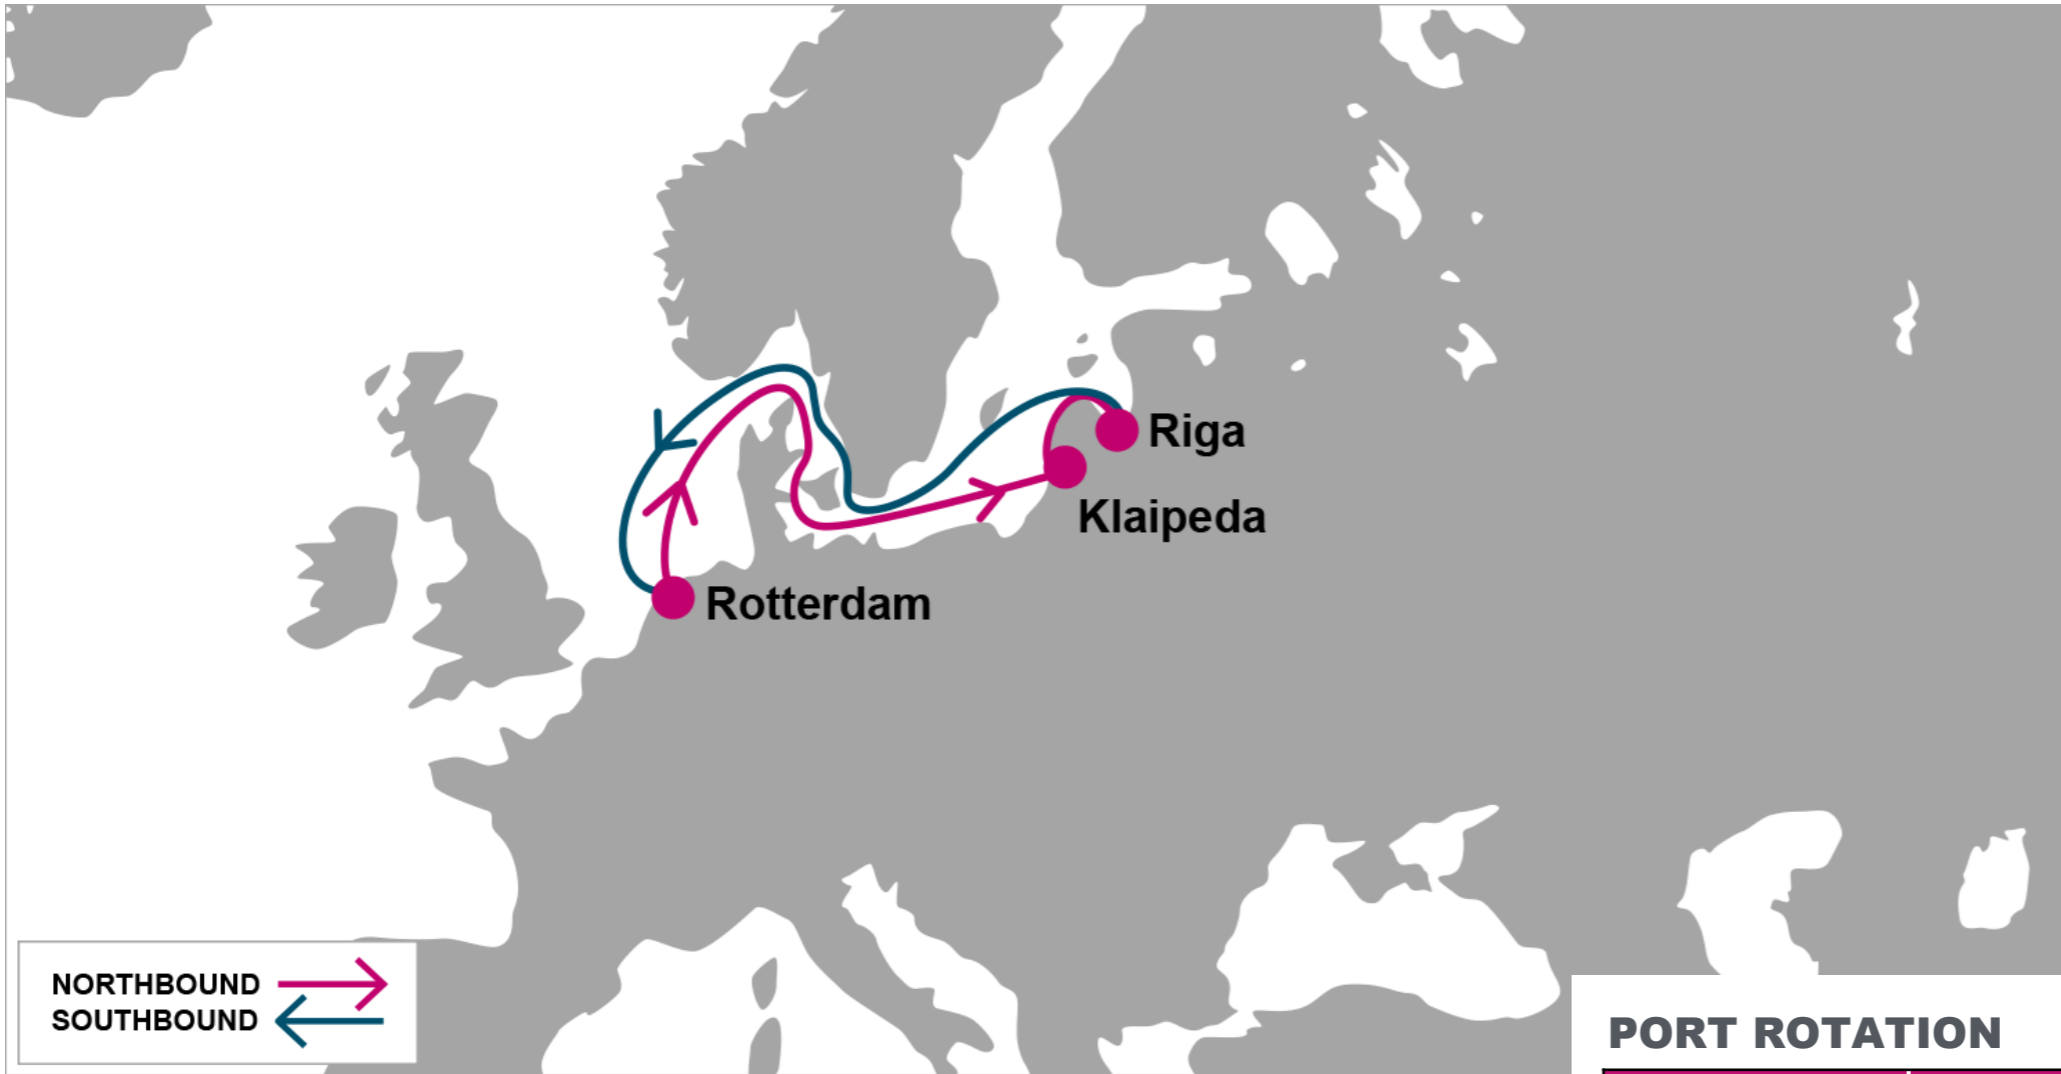

For more information, please click [here](#)

PORT ROTATION

(Terminals are subject to change)

ORIGIN	ETA/ETD	TERMINAL
Rotterdam ¹	FRI/SAT	ECT Delta Terminal
Rotterdam ²	SAT/SAT	Rotterdam World Gateway (RWG)
Klaipeda	FRI/SAT	Klaipedos Konteineriu Terminals
Riga	SUN/MON	Sia Rigas Universalais Terminals (RUT)
Rotterdam ¹	FRI/SAT	ECT Delta Terminal
Turnaround days: 14		

N/B	KLJ	RIX	S/B	RTM ¹	RTM ²
RTM ¹	6	8	RIX	6	7
RTM ²	6	8	KLJ	4	5

KEY TRANSIT TABLE - UNLOCODE PORT NAME & COUNTRY NAME

RTM: Rotterdam, Netherland | **RIX:** Riga, Latvia | **KLJ:** Klaipeda, Lithuania

NOTE: Transit times and port rotation are as of now and subject to change