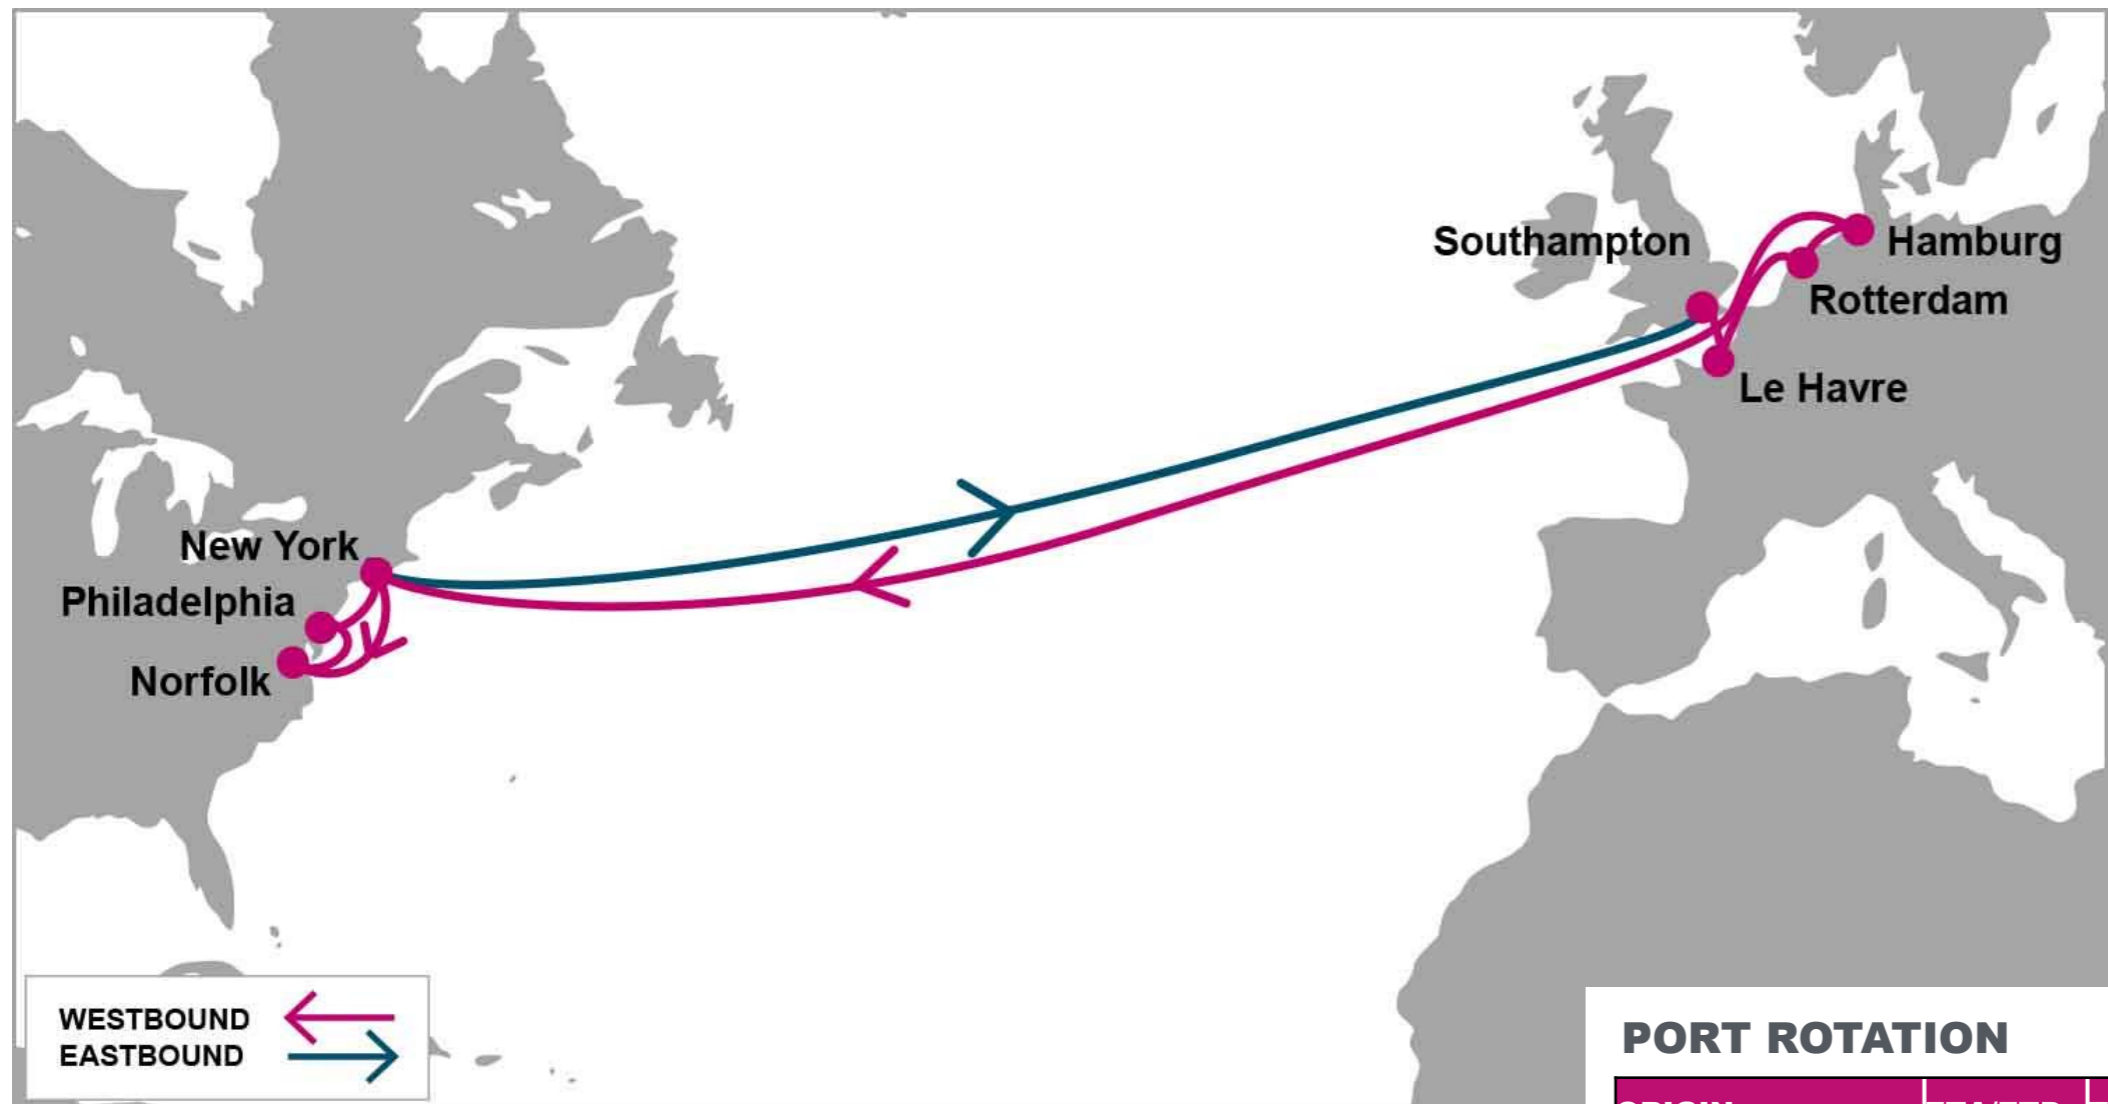

For more information, please click [here](#)

PORT ROTATION

(Terminals are subject to change)

ORIGIN	ETA/ETD	TERMINAL
Southampton	SAT/SAT	DP World Southampton
Le Havre	SUN/MON	North Terminals - Quais de Amerique (CNMP)
Rotterdam	TUE/THU	ECT Delta Terminal
Hamburg	FRI/SAT	Container Terminal Altenwerder (CTA)
New York	TUE/THU	Maher Terminals
Norfolk	FRI/SAT	Norfolk International Terminal (NIT)
Philadelphia	MON/MON	Packer Avenue Marine Terminal
New York	TUE/THU	Maher Terminals
Southampton	SAT/SAT	DP World Southampton
Turnaround days: 35		

W/B	NYC	ORF	PHL	E/B	SOU	LEH	RTM	HAM
SOU	17	20	23	ORF	14	15	17	20
LEH	15	18	21	PHL	12	13	15	18
RTM	12	15	18	NYC	9	10	12	15
HAM	10	13	16					

KEY TRANSIT TABLE - UNLOCODE PORT NAME & COUNTRY NAME

LEH: Le Havre, France | SOU: Southampton, UK | RTM: Rotterdam, Netherland | HAM: Hamburg, Germany | NYC: New York, USA | PHL: Philadelphia, USA | ORF: Norfolk, USA

NOTE: Transit times and port rotation are as of now and subject to change