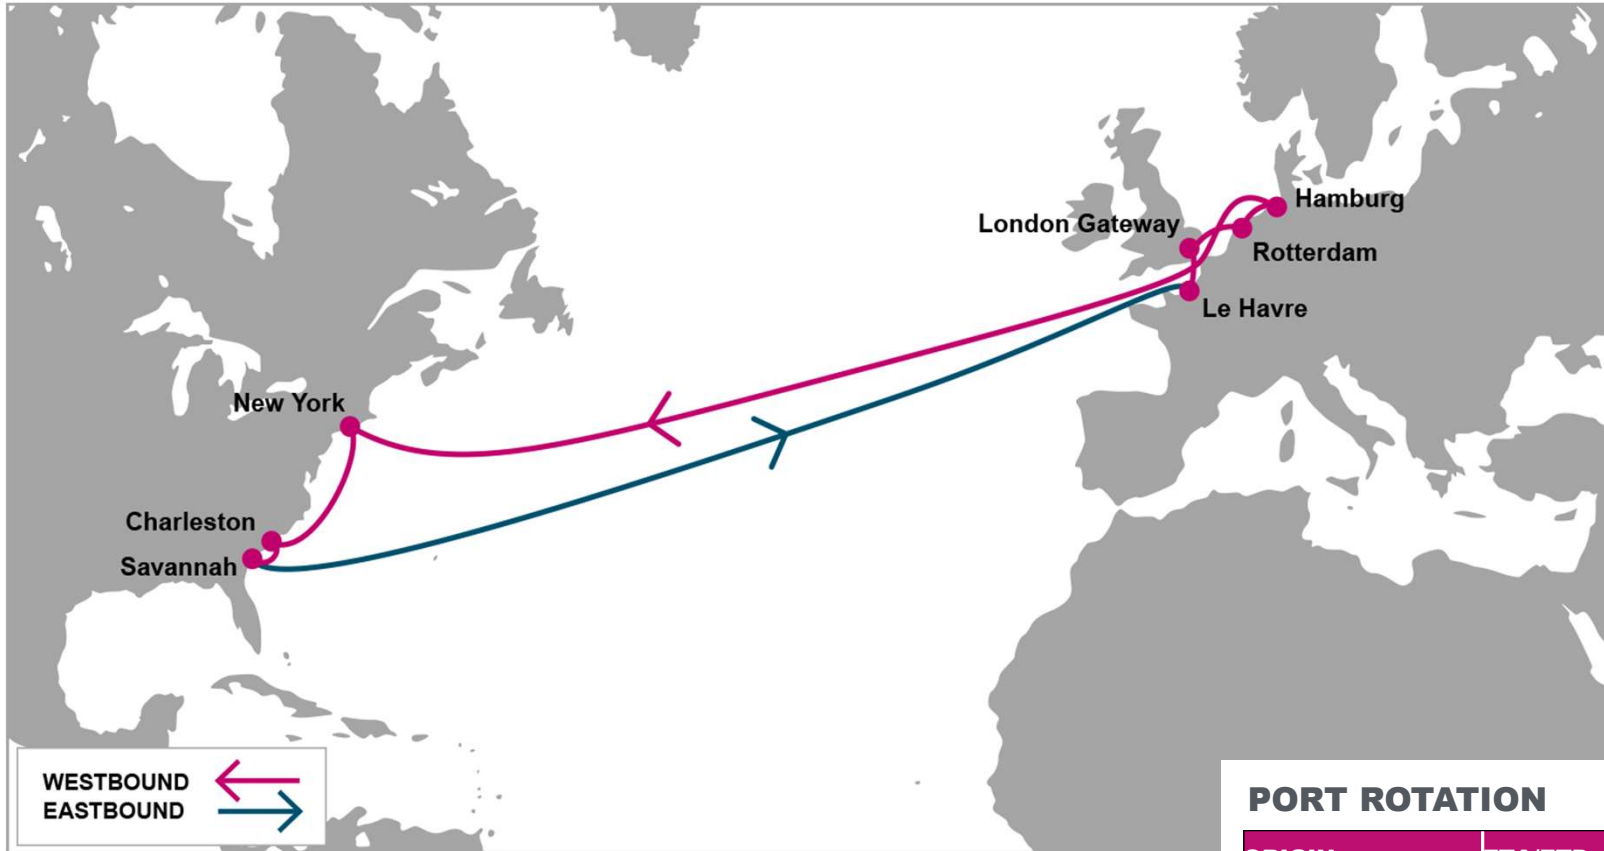

For more information, please click [here](#)

W/B	NYC	CHS	SAV	E/B	LEH	LGP	RTM	HAM
LEH	16	20	23	NYC	17	19	20	22
LGP	15	19	22	CHS	13	15	16	18
RTM	13	17	20	SAV	10	12	13	15
HAM	11	15	18					

KEY TRANSIT TABLE - UNLOCODE PORT NAME & COUNTRY NAME

LGP: London Gateway, UK | **LEH:** Le Havre, France | **RTM:** Rotterdam, Netherland | **HAM:** Hamburg, Germany | **NYC:** New York, USA | **CHS:** Charleston, USA | **SAV:** Savannah, USA

PORT ROTATION

(Terminals are subject to change)

ORIGIN	ETA/ETD	TERMINAL
Le Havre	SAT/SUN	Le Havre North Terminals-Quais de AMERIQUE (CNMP)
London Gateway	MON/MON	London Gateway Terminal (LGW)
Rotterdam	TUE/WED	ECT Delta Terminals
Hamburg	THU/FRI	HHLA Container Terminal Altenwerder (CTA)
New York	TUE/WED	Maher Terminals
Charleston	SAT/SUN	North Charleston Terminal
Savannah	TUE/WED	Garden City Terminal
Le Havre	SAT/SUN	Le Havre North Terminals-Quais de AMERIQUE (CNMP)
Turnaround days: 35		

NOTE: Transit times and port rotation are as of now and subject to change