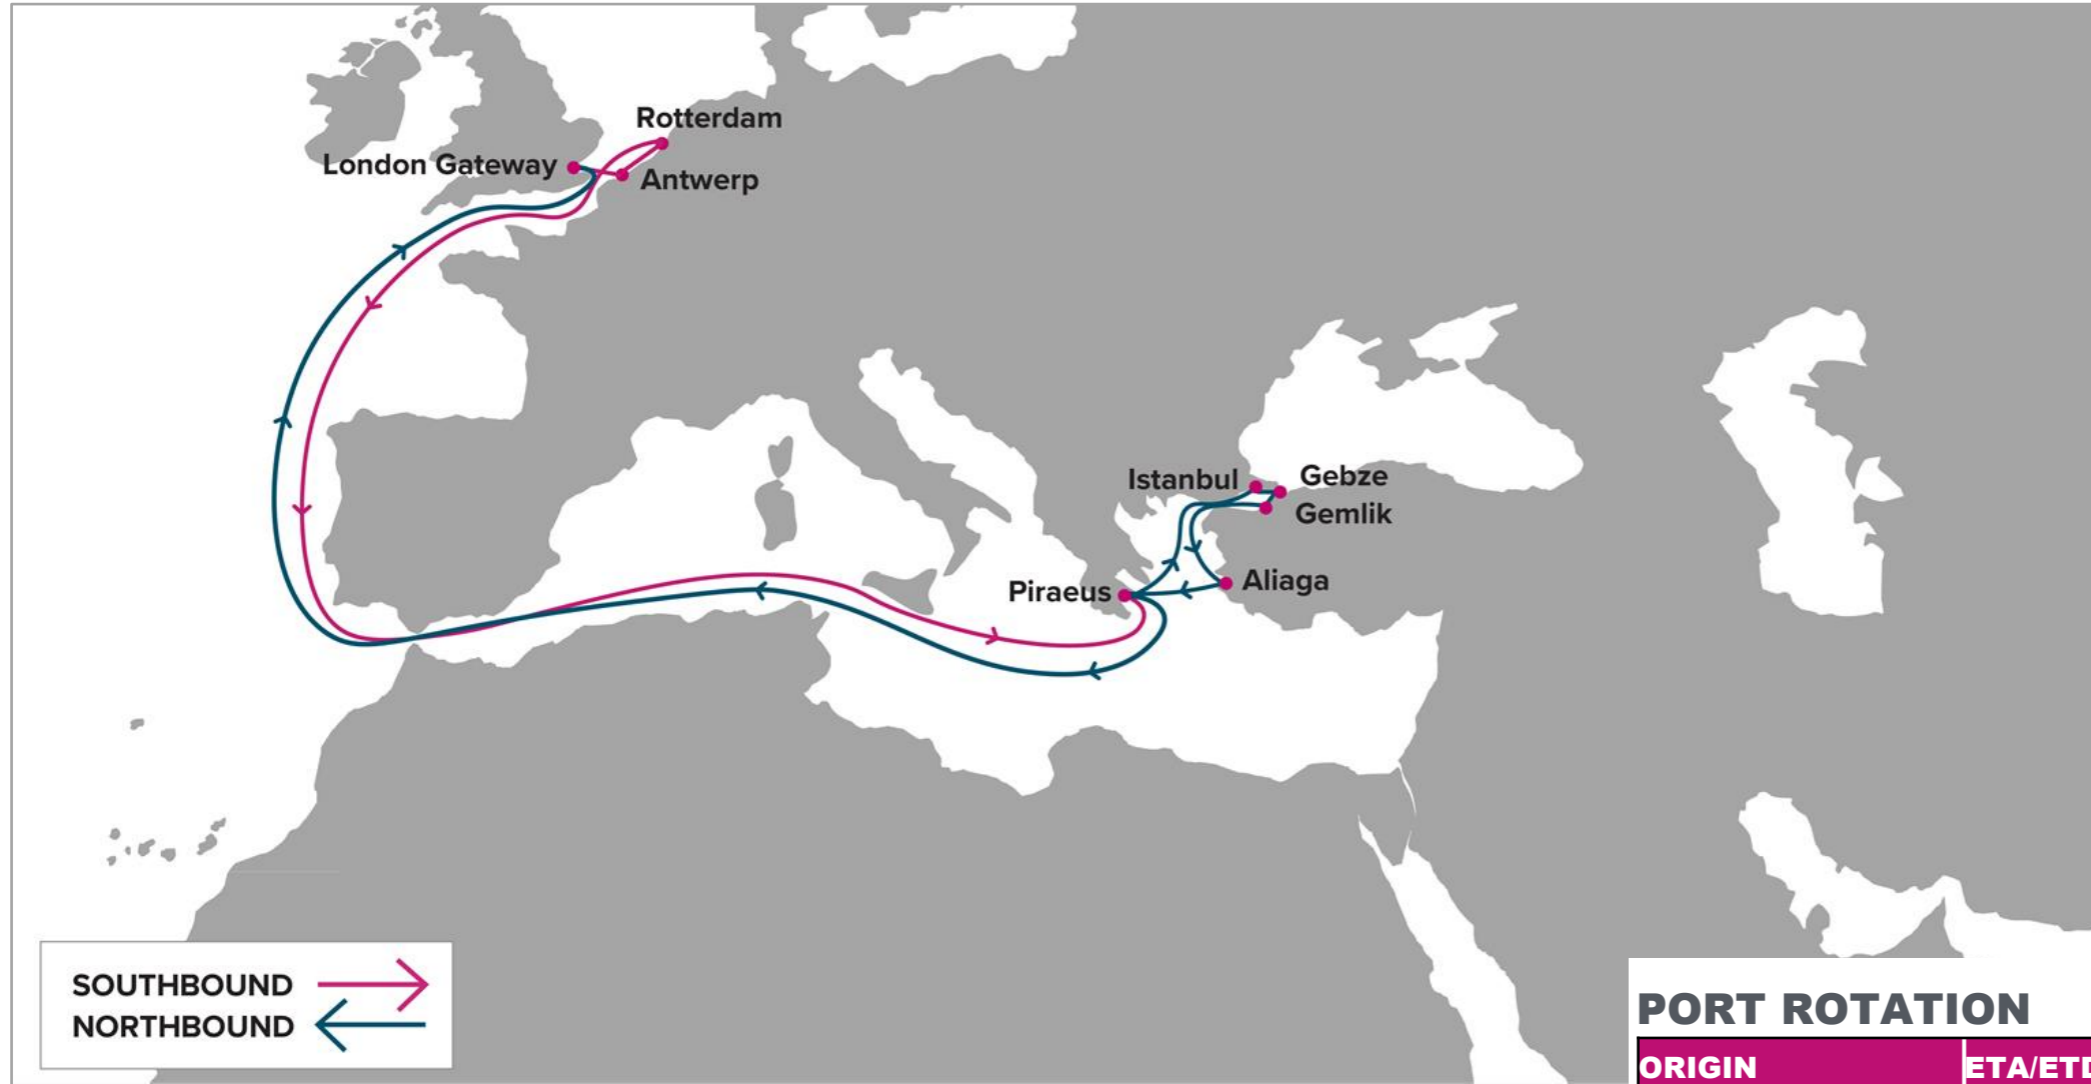

For more information, please click [here](#)

PORT ROTATION

(Terminals are subject to change)

ORIGIN	ETA/ETD	TERMINAL
London Gateway	SAT/SUN	
Antwerp	SUN/MON	
Rotterdam	MON/TUE	
Piraeus	THU/FRI	
Istanbul	SAT/SUN	
Gebze	SUN/MON	
Gemlik	MON/MON	
Aliaga	TUE/WED	
Piraeus	THU/THU	
London Gateway	SAT/SUN	
Turnaround days:		28 Days

S/B	PIR	IST	GEB	GEM	ALI	N/B	LGP	ANR	RTM
LGP	11	13	14	15	16	IST	13	14	15
ANR	10	12	13	14	15	GEB	12	13	14
RTM	9	11	12	13	14	GEM	12	13	14
						ALI	10	11	12
						PIR	9	10	11

KEY TRANSIT TABLE - UNLOCODE PORT NAME & COUNTRY NAME

LGP: London Gateway, UK | **ANR:** Antwerp, Belgium | **RTM:** Rotterdam, Netherland | **IST:** Istanbul, Türkiye | **GEB:** Gebze, Türkiye | **GEM:** Gemlik, Türkiye | **ALI:** Aliaga, Türkiye | **PIR:** Piraeus, Greece

NOTE: Transit times and port rotation are as of now and subject to change