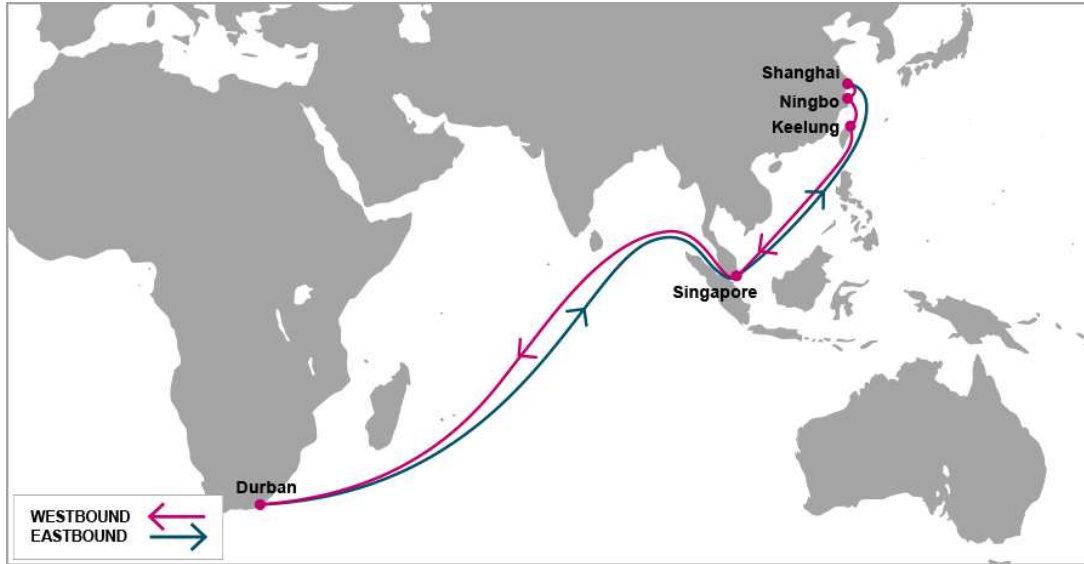

SAC: South Africa Service (Central)

KEY TRANSIT TABLE

W/B	DUR	E/B	SIN	SHA	NGB	KEL
SHA	24	DUR	14	21	23	25
NGB	23					
KEL	21					
SIN	13					

KEY TRANSIT TABLE - UNLOCODE PORT NAME & COUNTRY NAME

SHA: Shanghai, China | NGB: Ningbo, China | KEL: Keelung, Taiwan | SIN: Singapore, Singapore | DUR: Durban, South Africa

PORT ROTATION

(Terminals are subject to change)

ORIGIN	ETA/ETD	TERMINAL
Shanghai	THU/FRI	Shanghai Shengdong International Container Terminal
Ningbo	SAT/SAT	Ningbo Port Group Beilun Third Container Terminal
Keelung	MON/MON	ULIC
Singapore	MON/TUE	PSA Singapore
Durban	MON/THU	New Pier 1 Terminal
Singapore	THU/THU	PSA Singapore
Shanghai	THU/FRI	Shanghai Shengdong International Container Terminal