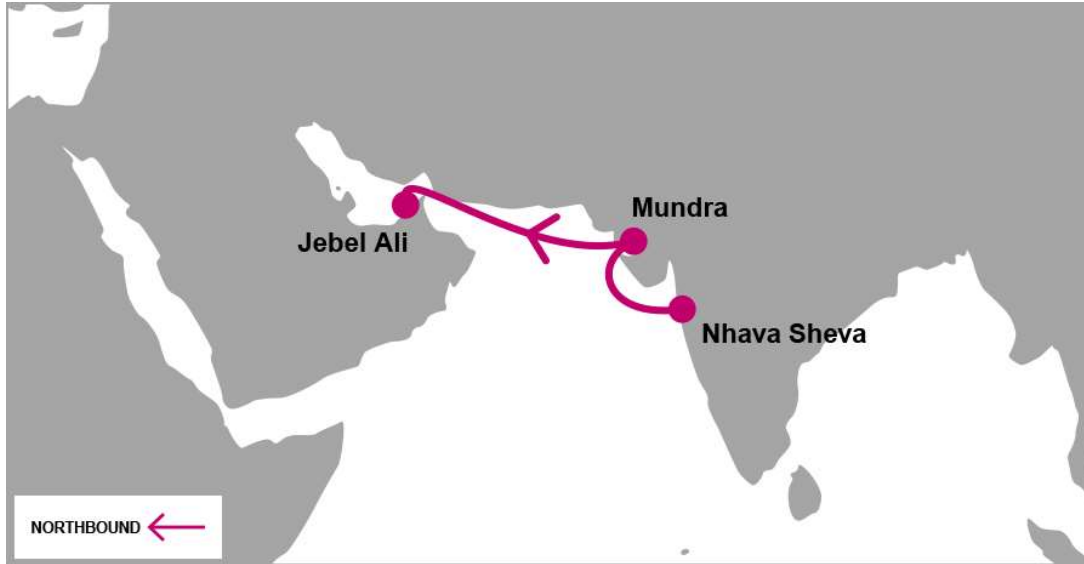

IGI: India Gulf Service

KEY TRANSIT TABLE

N/B	MUN	JEA
NSA	1	5

KEY TRANSIT TABLE - UNLOCODE PORT NAME & COUNTRY NAME

NSA: Nhava Sheva, India | MUN: Mundra, India | JEA: Jebel Ali, UAE

PORT ROTATION

(Terminals are subject to change)

ORIGIN	ETA/ETD	TERMINAL
Nhava Sheva	WED/THU	JNPT
Mundra	FRI/SAT	Mundra International Container Terminal
Jebel Ali	TUE/THU	DP WORLD JEBEL ALI - TERMINAL 1

Fixed Day Service

Last update : 29-May-2019