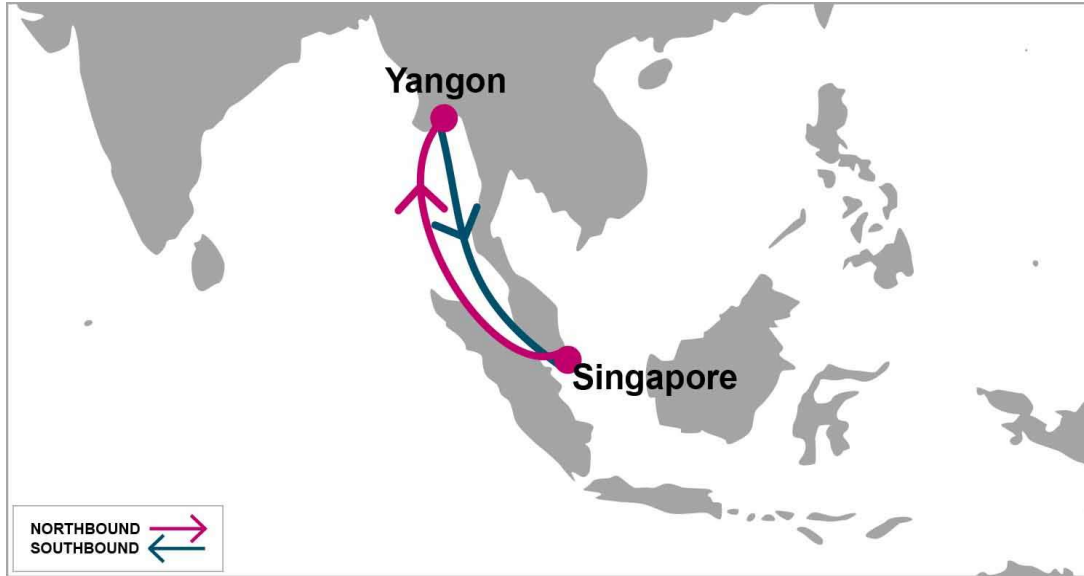

YGX: Yangon Express

KEY TRANSIT TABLE

N/B	RGN	S/B	SIN
SIN	4	RGN	4

KEY TRANSIT TABLE - UNLOCODE PORT NAME & COUNTRY NAME

SIN: Singapore, Singapore | RGN: Yangon, Myanmar

PORT ROTATION

(Terminals are subject to change)

ORIGIN	ETA/ETD	TERMINAL
Singapore	SAT/SAT	PSA Singapore
Yangon	WED/SAT	AWPT
Singapore	SAT/SAT	PSA Singapore

Weekly/Fixed Day Service

Last update : 05-Jun-2019