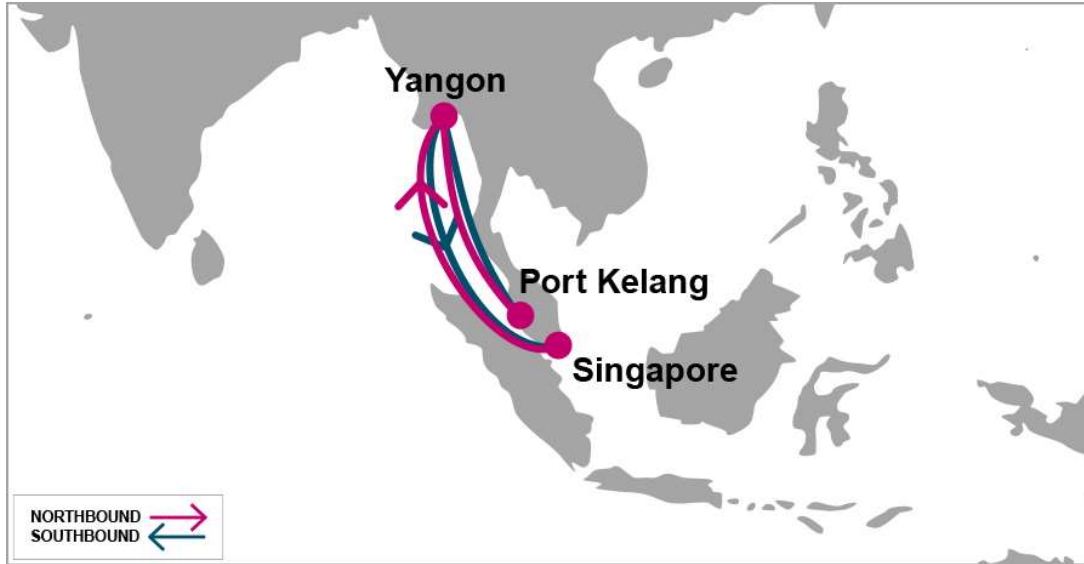

YGX: Yangon Express

KEY TRANSIT TABLE

N/B	PKG(N)	PKG(W)	S/B	RGN	SIN
SIN	9	9	PKG(N)	4	9
RGN	4	4	PKG(W)	3	8

KEY TRANSIT TABLE - UNLOCODE PORT NAME & COUNTRY NAME

PORT ROTATION

(Terminals are subject to change)

ORIGIN	ETA/ETD	TERMINAL
Singapore	TUE/WED	PSA Singapore
Yangon	SUN/TUE	AWPT
Port Kelang (North)	SAT/SAT	North Port
Port Kelang (West)	SAT/SUN	West Port
Yangon	WED/FRI	AWPT
Singapore	TUE/WED	PSA Singapore

Turnaround days: 7

Weekly/Fixed Day Service

Last update : 25-Mar-2019