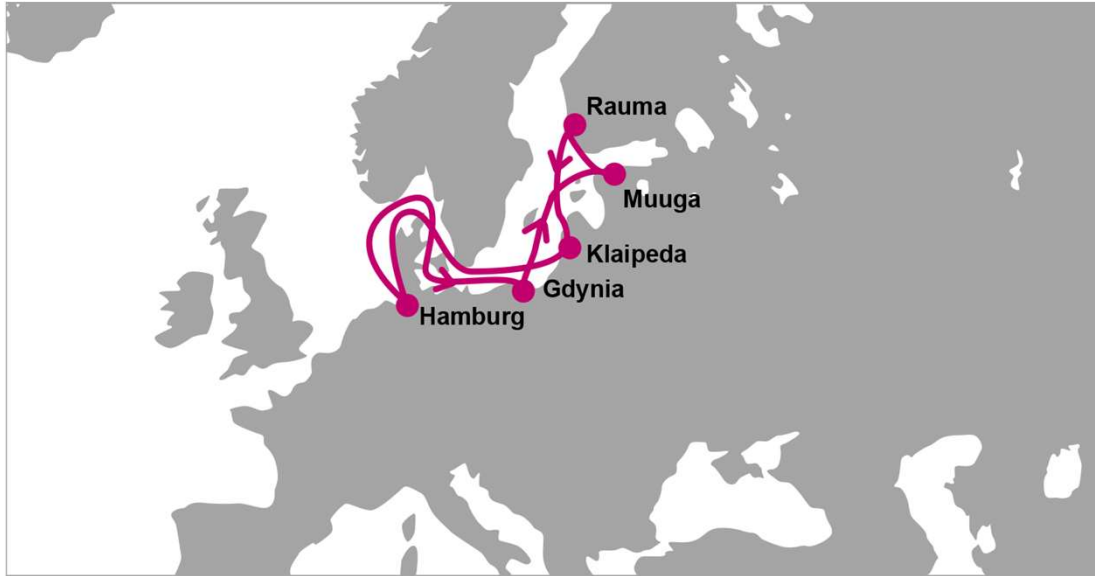

BAX: Baltic Sea Express

KEY TRANSIT TABLE

FM/TO	GDY	TLL	RAU	KLJ	FM/TO	HAM
HAM	3	6	8	10	GDY	10
					TLL	7
					RAU	5
					KLJ	3

KEY TRANSIT TABLE - UNLOCODE PORT NAME & COUNTRY NAME

PORT ROTATION

(Terminals are subject to change)

ORIGIN	ETA/ETD	TERMINAL
Hamburg	MON/TUE	CTA
Hamburg	TUE/WED	CTB
Gdynia	FRI/FRI	GCT
Muuga	MON/MON	Ferry Terminal LTD
Rauma	WED/WED	Rauma Port
Klaipeda	FRI/FRI	Klaipedos Konteineriu Terminalas
Hamburg	MON/TUE	CTA

Turnaround days: 14

Weekly/Fixed Day Service

Last update : 25-Mar-2019