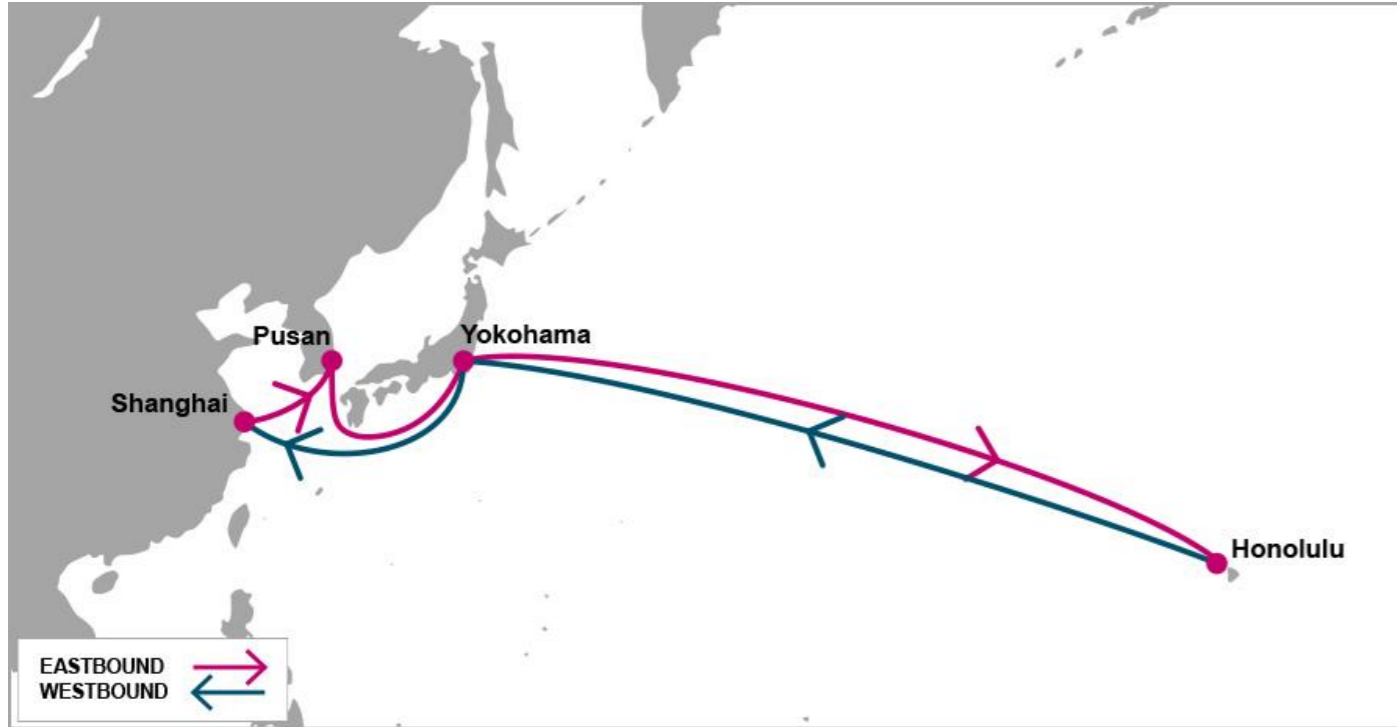

## AHX: Asia Hawaii Express

## PORT ROTATION

(Terminals are subject to change)

ORIGIN	ETA/ETD	TERMINAL
Shanghai	SAT/SAT	Shanghai Pudong International (WGQ)
Pusan	TUE/TUE	Pusan Newport Company
Yokohama	FRI/SAT	Honmoku D-5
Honolulu	THU/SUN	Pier 1 Terminal
Yokohama	WED/WED	Honmoku D-5
Shanghai	SAT/SAT	Shanghai Pudong International (WGQ)

### KEY TRANSIT TABLE - UNLOCODE PORT NAME & COUNTRY NAME

SHA: Shanghai, China | PUS: Pusan, South Korea | YOK: Yokohama, Japan | HNL: Honolulu, USA

Last update : 25-Mar-2019