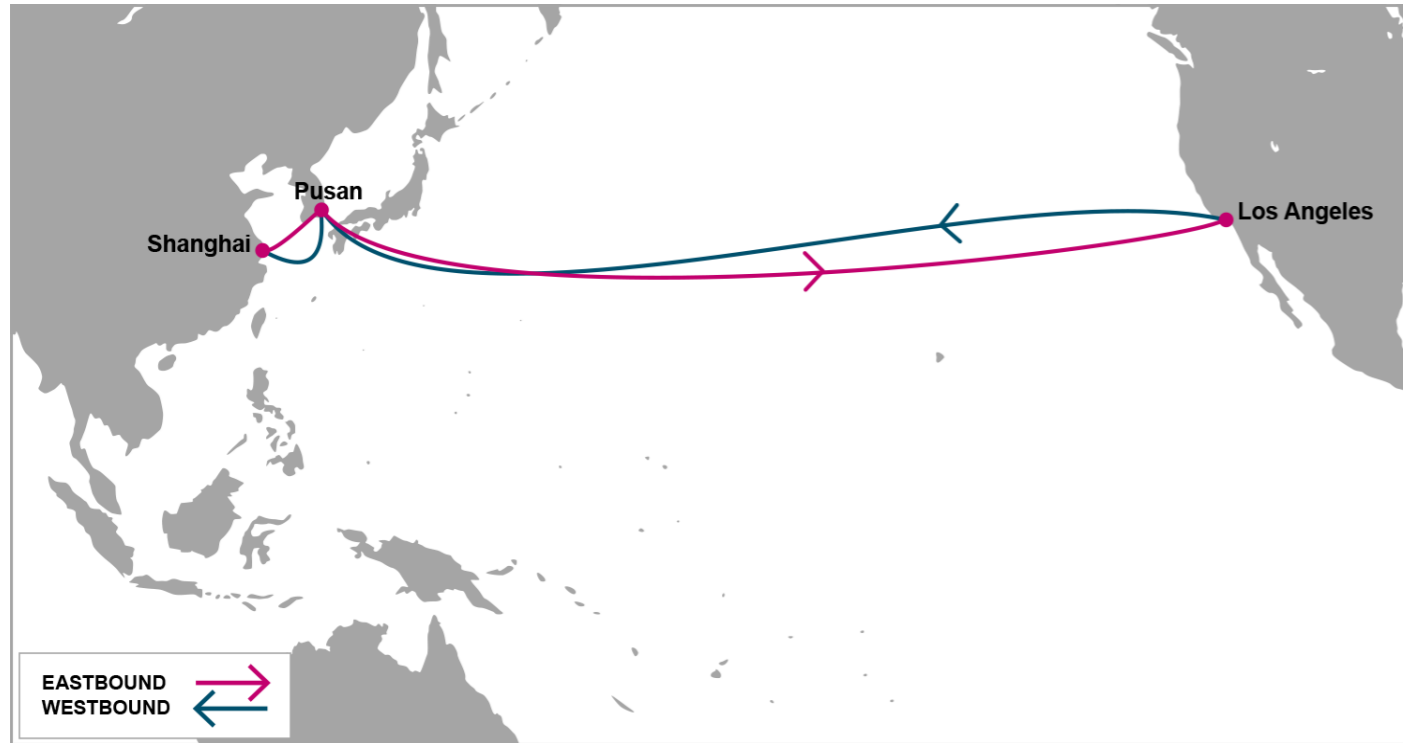

## PS5: Pacific South 5

## KEY TRANSIT TABLE

TPEB	LAX	TPWB	PUS	SHA
SHA	14	LAX	17	20
PUS	11			

### KEY TRANSIT TABLE - UNLOCODE PORT NAME & COUNTRY NAME

SHA: Shanghai, China | PUS: Pusan, South Korea | LAX: Los Angeles, USA

## PORT ROTATION

(Terminals are subject to change)

ORIGIN	ETA/ETD	TERMINAL
Shanghai	SUN/TUE	Wai Gao Qiao Phase 2 (SIPG Zhendong Container terminal Branch)
Pusan	WED/FRI	Pusan New Port Company
Los Angeles	TUE/MON	Trapac
Pusan	THU/FRI	Pusan New Port Company
Shanghai	SUN/TUE	Wai Gao Qiao Phase 2 (SIPG Zhendong Container terminal Branch)