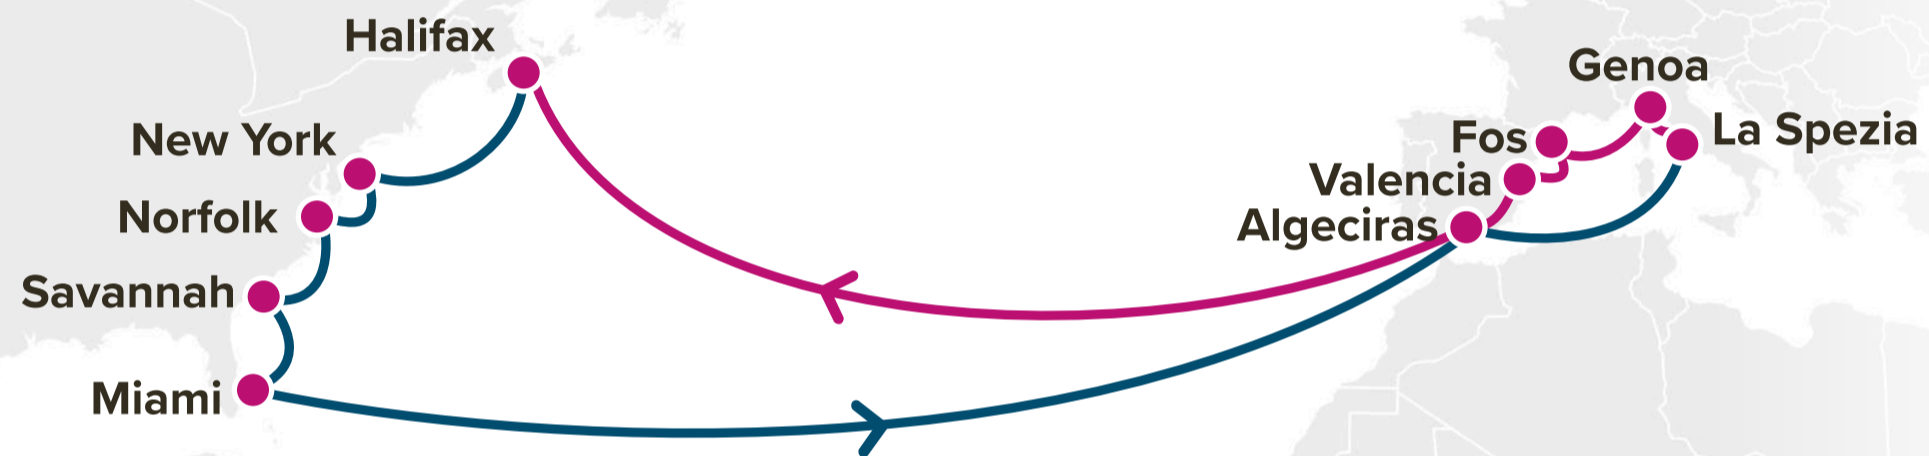

AT3

- Southampton
- Rotterdam
- Antwerp
- Bremerhaven
- Veracruz
- Altamira
- Houston
- New Orleans
- Southampton

AL5

- Southampton
- Le Havre
- Hamburg
- Antwerp
- Miami
- Cartagena
- Rodman
- Los Angeles
- Oakland
- Rodman
- Caucedo
- Southampton

Transatlantic Service

AL5: Transatlantic 5

SCX: Scandinavia Express

SC2: Scandinavia Express 2

IRX: Irish Sea Express

FI2: Finland Express 2

PLS: Poland Shuttle

IBC: Iberia Europe Service

BBX: Baltic Bridge Express

Service Features

- ▣ Competitive transit time from the West Mediterranean to USEC
- ▣ Connections to Africa via West Mediterranean

Port Rotation

(Terminals are subject to change)

Service Features

- Fast transit time from Salerno to US East coast ports
- Offering fast direct service from Piraeus to US East coast ports
- Competitive transit times from US East coast ports to Iskenderun