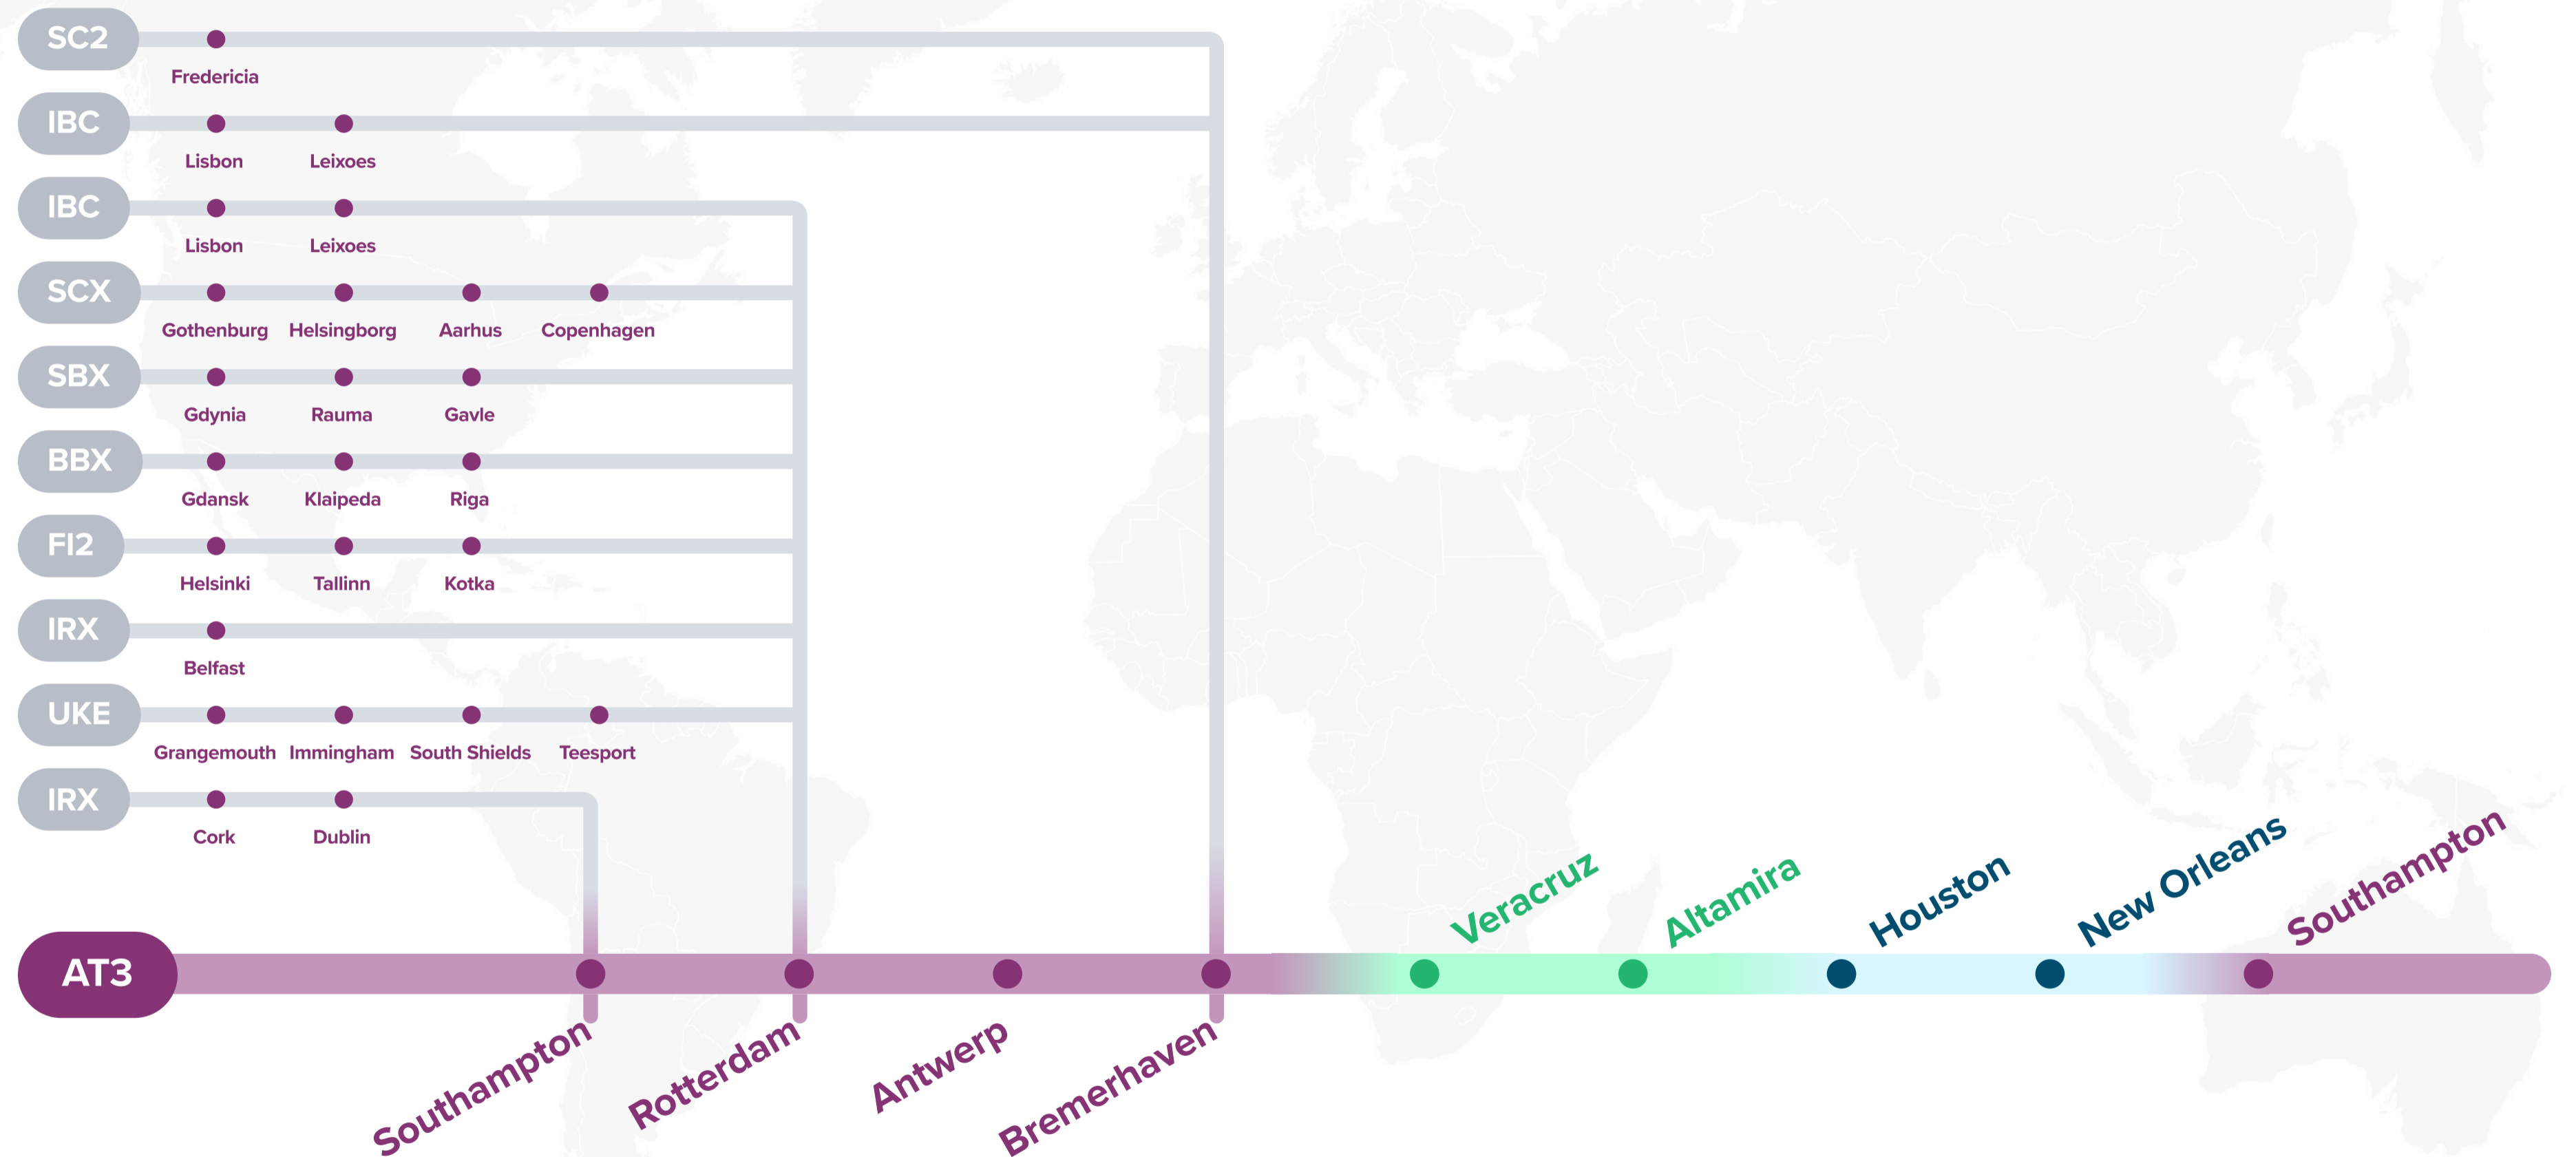

Transatlantic Service

AT3: Transatlantic 3

SC2: Scandinavia Express 2

IBC: Iberia Europe Service

IBC: Iberia Europe Service

SCX: Scandinavia Express

SBX: Scandinavia Baltic Express

BBX: Baltic Bridge Express

FI2: Finland Express 2

IRX: Irish Sea Express

UKE: UK East Coast Express

Service Features

- ▣ Complete, all-round coverage in Europe to US Southeast as well as to US West Coast
- ▣ Connection to Latin America available via Colombia, Dominican Republic, and Panama
- ▣ Fast transit time from North Europe to Miami

Port Rotation

(Terminals are subject to change)

ORIGIN	CODE	ETA	ETD	TERMINAL
SOUTHAMPTON	SOU	TUE	TUE	DP WORLD SOUTHAMPTON
LE HAVRE	LEH	WED	THU	GMP - TERMINAL DE FRANCE
HAMBURG	HAM	SUN	MON	CONTAINER TERMINAL ALTENWERDER (CTA)
ANTWERP	ANR	WED	THU	PSA ANTWERP Q913
MIAMI	MIA	TUE	TUE	SOUTH FLORIDA CONTAINER TERMINAL (SFCT)
CARTAGENA	CTG	SAT	SAT	SOCIEDAD PORTUARIA REGIONAL DE CARTAGENA S.A.
RODMAN	ROD	MON	TUE	PSA PANAMA INTERNATIONAL TERMINAL (PPIT)
LOS ANGELES	LAX	THU	SAT	TRAPAC CONTAINER TERMINAL
OAKLAND	OAK	MON	TUE	TRAPAC CONTAINER TERMINAL
RODMAN	ROD	FRI	FRI	PSA PANAMA INTERNATIONAL TERMINAL (PPIT)
CAUCEDO	CAU	TUE	WED	DP WORLD CAUCEDO
SOUTHAMPTON	SOU	MON	TUE	DP WORLD SOUTHAMPTON

Transit Time

W/B	MIA	CTG	ROD	LAX	OAK	E/B	SOU	LEH	HAM	ANR
SOU	21	25	27	37	41	LAX	31	32	36	39
LEH	19	23	25	35	39	OAK	28	29	33	36
HAM	15	19	21	31	35	ROD	18	19	23	26
ANR	12	16	18	28	32	CAU	13	14	18	21