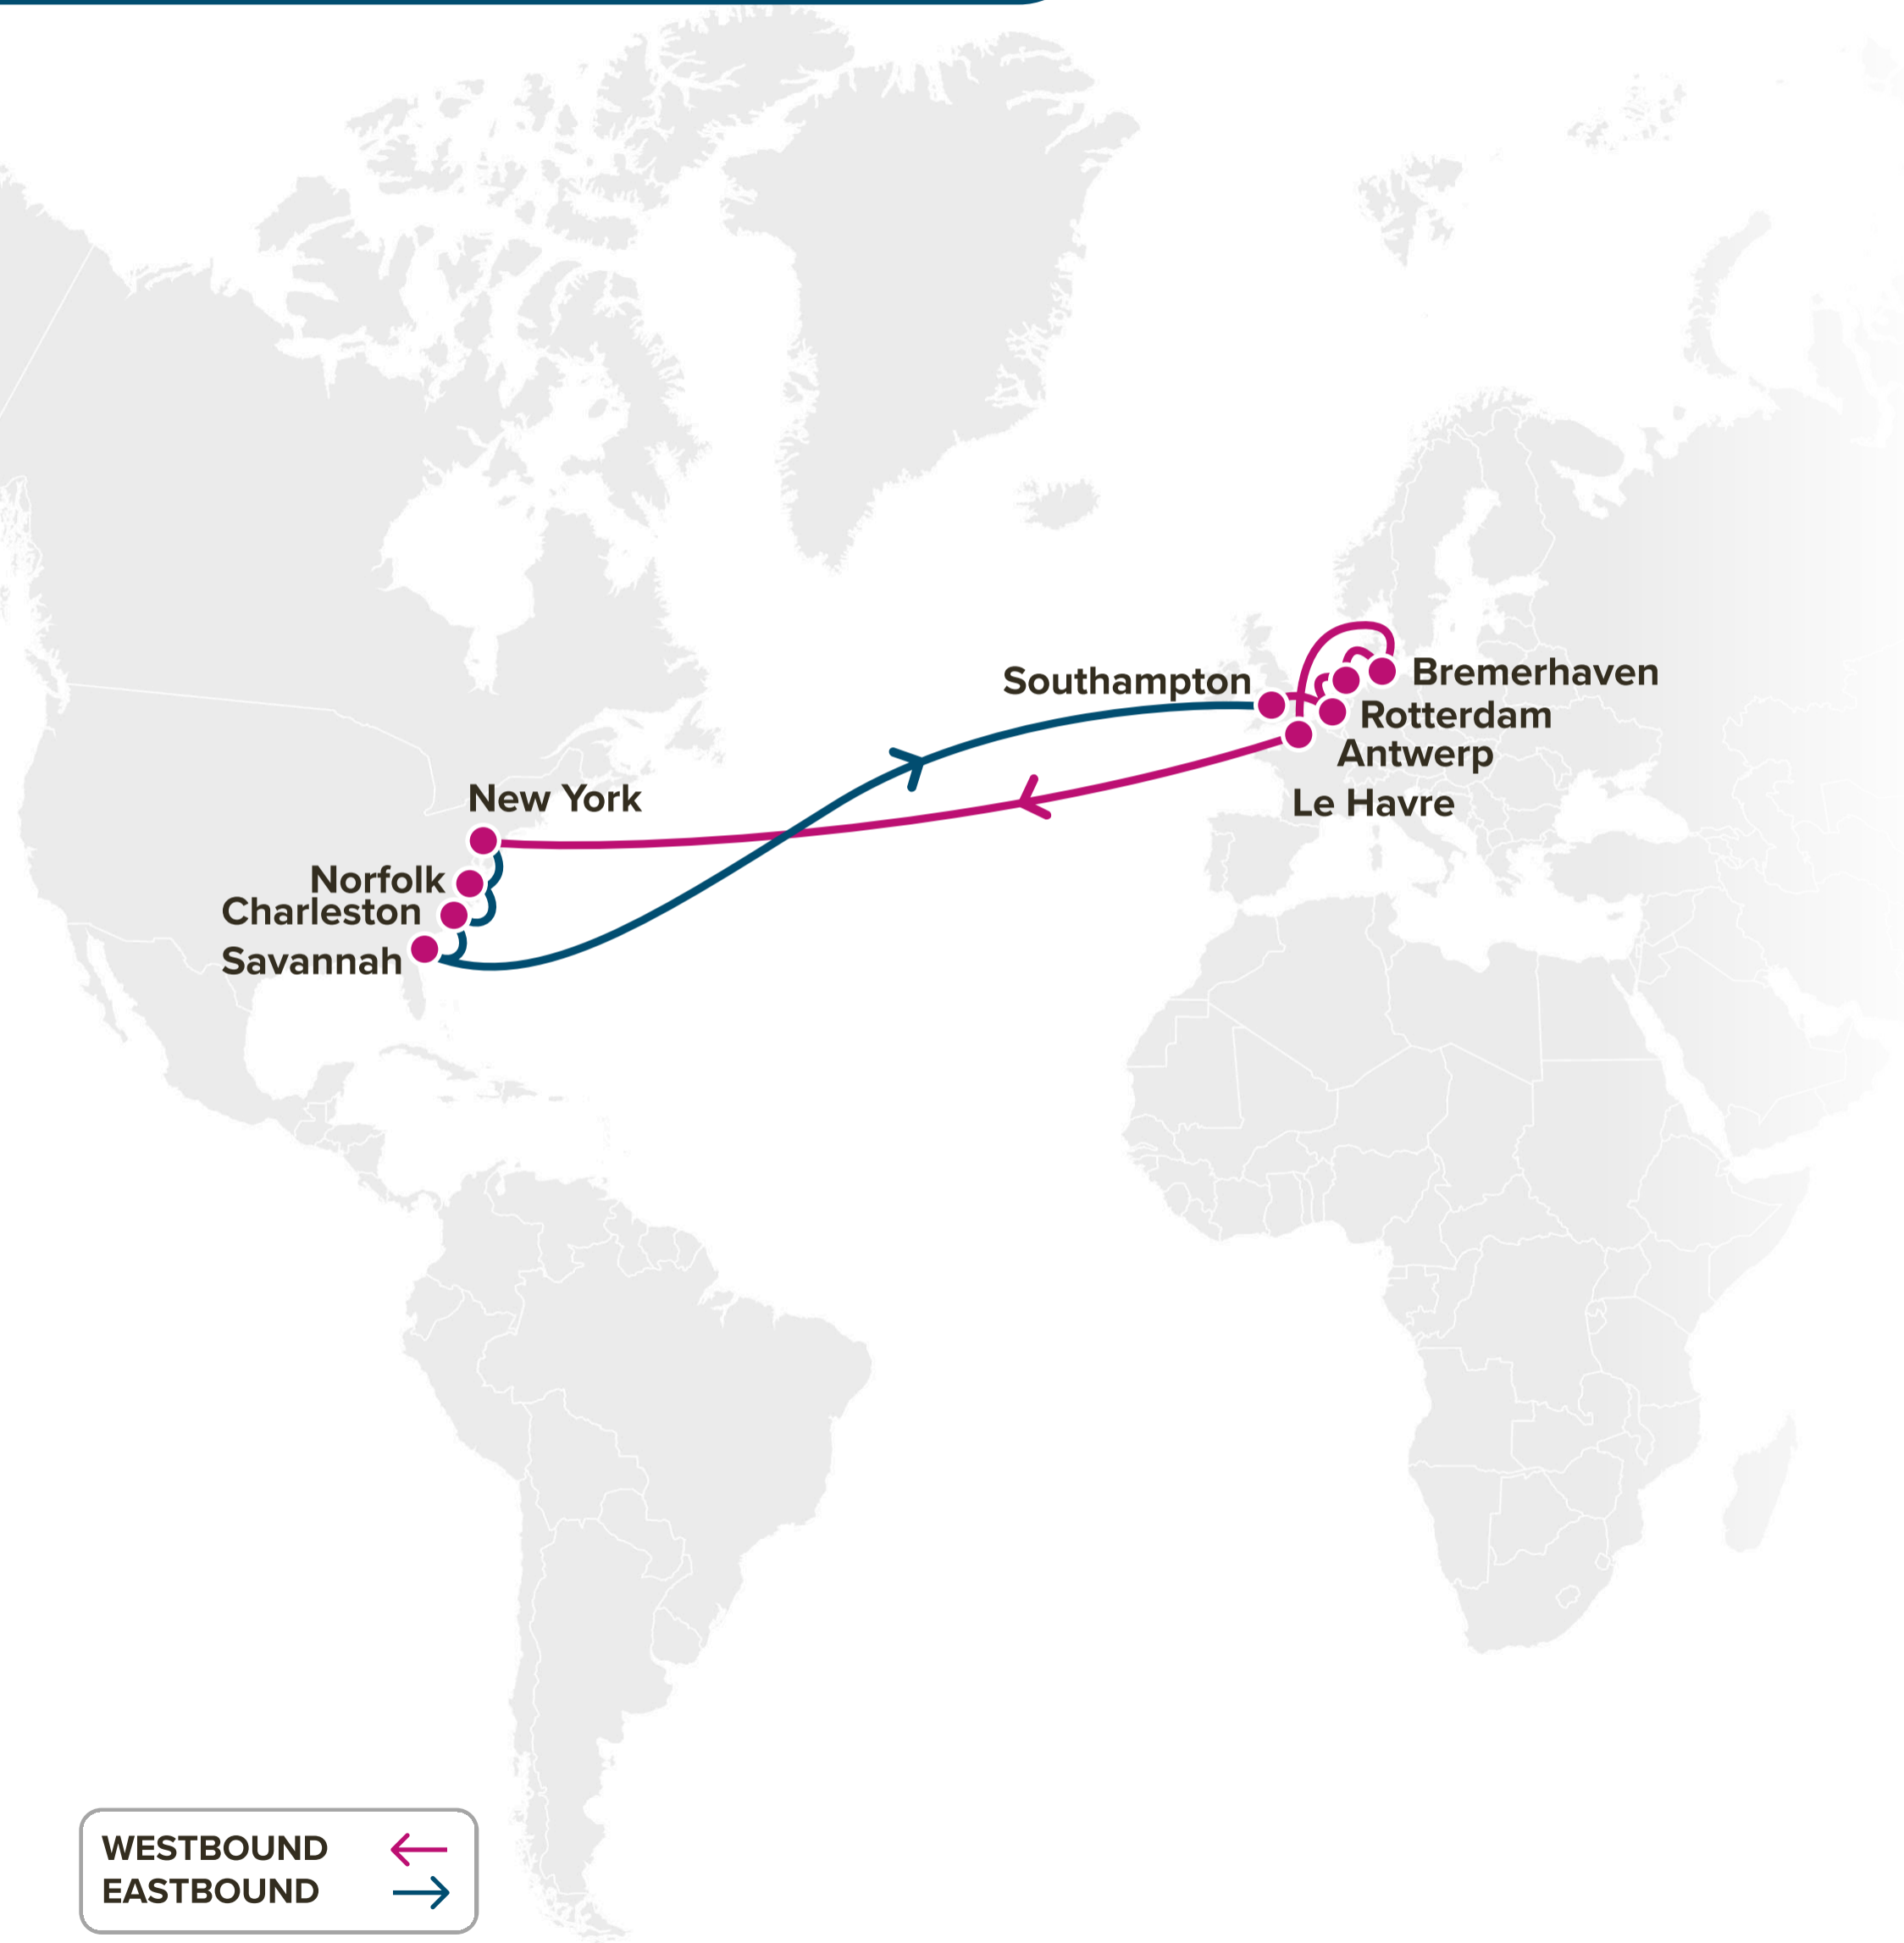

AT3

- Southampton
- Rotterdam
- Antwerp
- Bremerhaven
- Veracruz
- Altamira
- Houston
- New Orleans
- Southampton

AL5

- Southampton
- Le Havre
- Hamburg
- Antwerp
- Miami
- Cartagena
- Rodman
- Los Angeles
- Oakland
- Rodman
- Caucedo
- Southampton

AT4

- La Spezia
- Genoa
- Fos
- Valenica
- Algeciras
- Halifax
- New York
- Norfolk
- Savannah
- Miami
- Algeciras

EMA

- Iskenderun
- Aliaga
- Istanbul
- Piraeus
- Salerno
- New York
- Norfolk
- Savannah
- Iskenderun

AT1: Transatlantic 1

AT3: Transatlantic 3

AL5: Transatlantic 5

AT4: Transatlantic 4

EMA: East Mediterranean America

5 choices of services that provide extensive coverage of key ports to meet your direct connection needs across North Europe and Mediterranean

WESTBOUND ←
EASTBOUND →

Service Features

- Seamless connection from key European hubs to major US ports
- Fast Transit time from France to New York

Port Rotation

(Terminals are subject to change)

ORIGIN	CODE	ETA	ETD	TERMINAL
SOUTHAMPTON	SOU	FRI	SAT	DP WORLD SOUTHAMPTON
ANTWERP	ANR	SUN	MON	DP WORLD ANTWERP GATEWAY
ROTTERDAM	RTM	TUE	WED	ECT DELTA TERMINAL
BREMERHAVEN	BRV	THU	SAT	EUROGATE CONTAINER TERMINAL BREMERHAVEN
LE HAVRE	LEH	MON	TUE	GMP- TERMINAL DE FRANCE
NEW YORK	NYC	FRI	MON	PORT LIBERTY BAYONNE
NORFOLK	ORF	TUE	WED	VIRGINIA INTERNATIONAL GATEWAY (VIG)
CHARLESTON	CHS	THU	SAT	WANDO WELCH TERMINAL (WWT)
SAVANNAH	SAV	SUN	WED	GARDEN CITY TERMINAL (GCT)
SOUTHAMPTON	SOU	FRI	SAT	DP WORLD SOUTHAMPTON