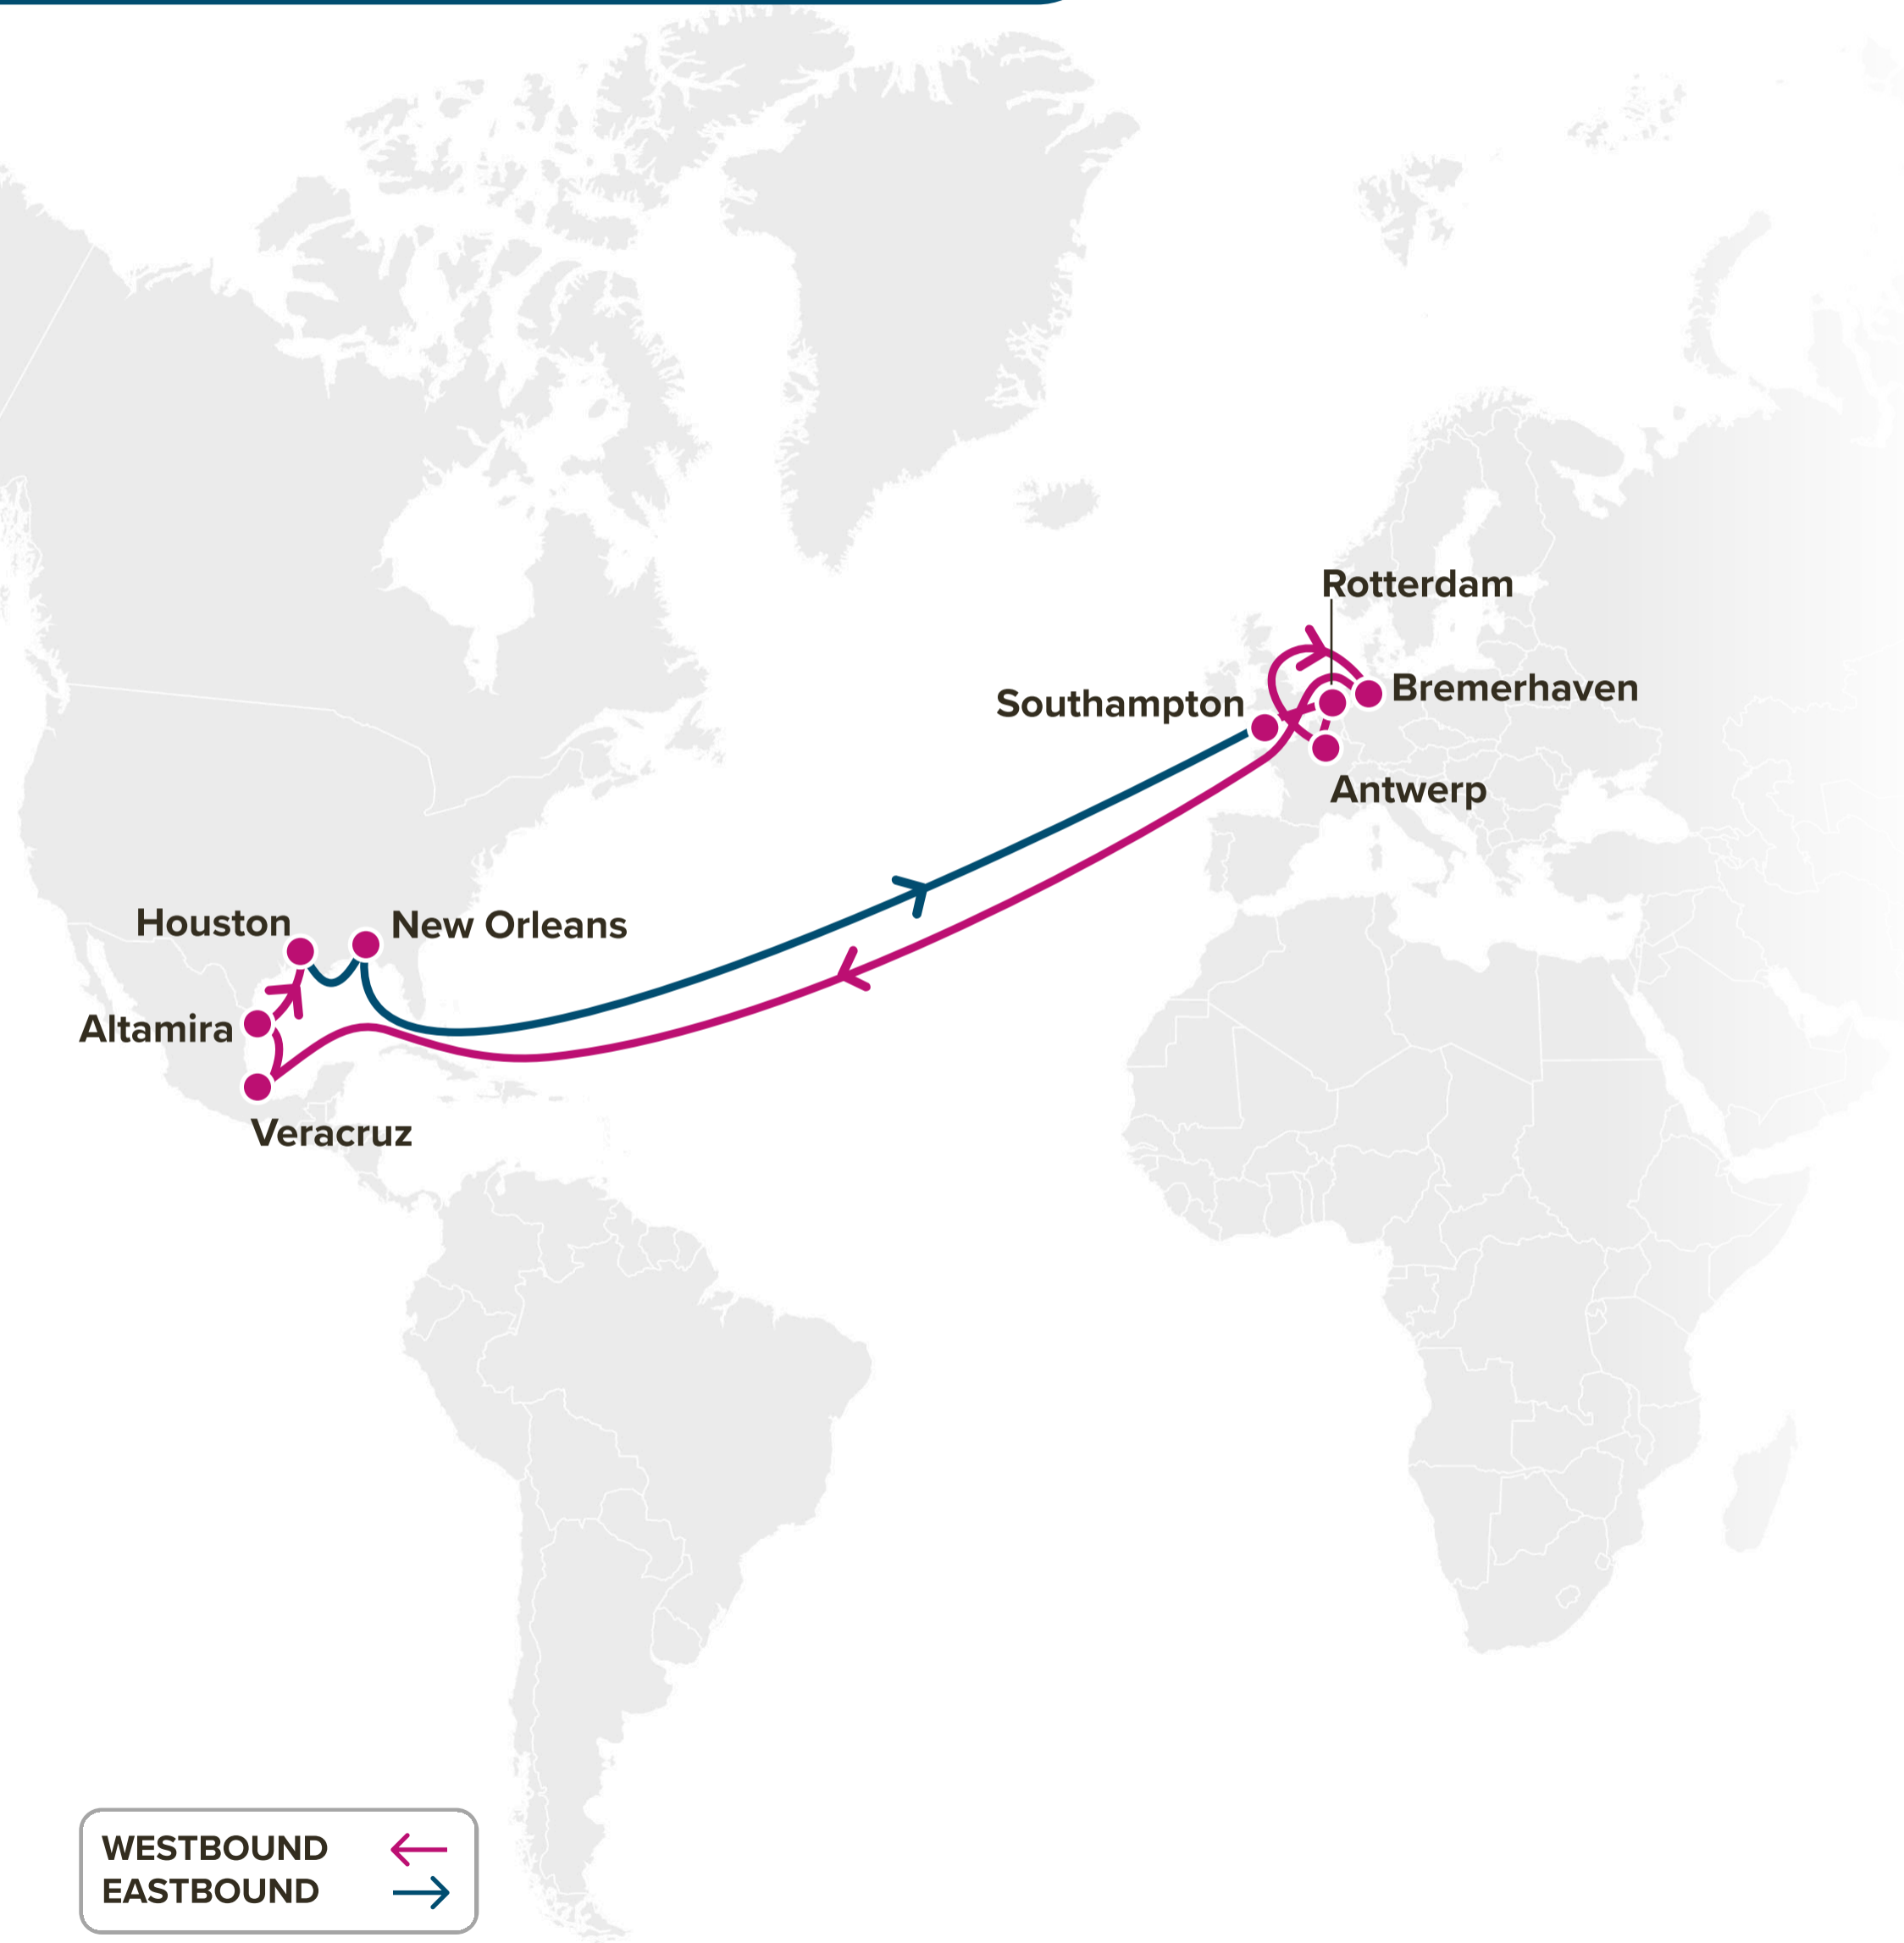

Service Features

- ☐ Connection to Latin America available via Mexico
- ☐ Direct service from North Europe to Mexico, with no requirement for US AMS filing
- ☐ Comprehensive coverage of US Gulf with direct connections from Europe to Houston and New Orleans

Port Rotation

(Terminals are subject to change)

ORIGIN	CODE	ETA	ETD	TERMINAL
SOUTHAMPTON	SOU	SAT	SUN	DP WORLD SOUTHAMPTON
ROTTERDAM	RTM	TUE	WED	ROTTERDAM WORLD GATEWAY (RWG)
ANTWERP	ANR	FRI	SAT	DP WORLD ANTWERP GATEWAY
BREMERHAVEN	BRV	MON	TUE	EUROGATE CONTAINER TERMINAL BREMERHAVEN
VERACRUZ	VER	FRI	SAT	INT DE CNTR ASOCIADOS DE VERACRUZ (ICAVE)
ALTAMIRA	ATM	MON	TUE	INFRAESTRUCTURA PORTUARIA MEXICANA (IPM)
HOUSTON	HOU	FRI	SUN	BAYPORT TERMINAL
NEW ORLEANS	MSY	TUE	WED	NAPOLEON AVENUE TERMINAL
SOUTHAMPTON	SOU	SAT	SUN	DP WORLD SOUTHAMPTON

Transit Time

W/B	VER	ATM	HOU	MSY	E/B	SOU	RTM	ANR	BRV
SOU	26	29	33	37	VER	28	31	34	37
RTM	23	26	30	34	ATM	25	28	31	34
ANR	20	23	27	31	HOU	20	23	26	29
BRV	17	20	24	28	MSY	17	20	23	26