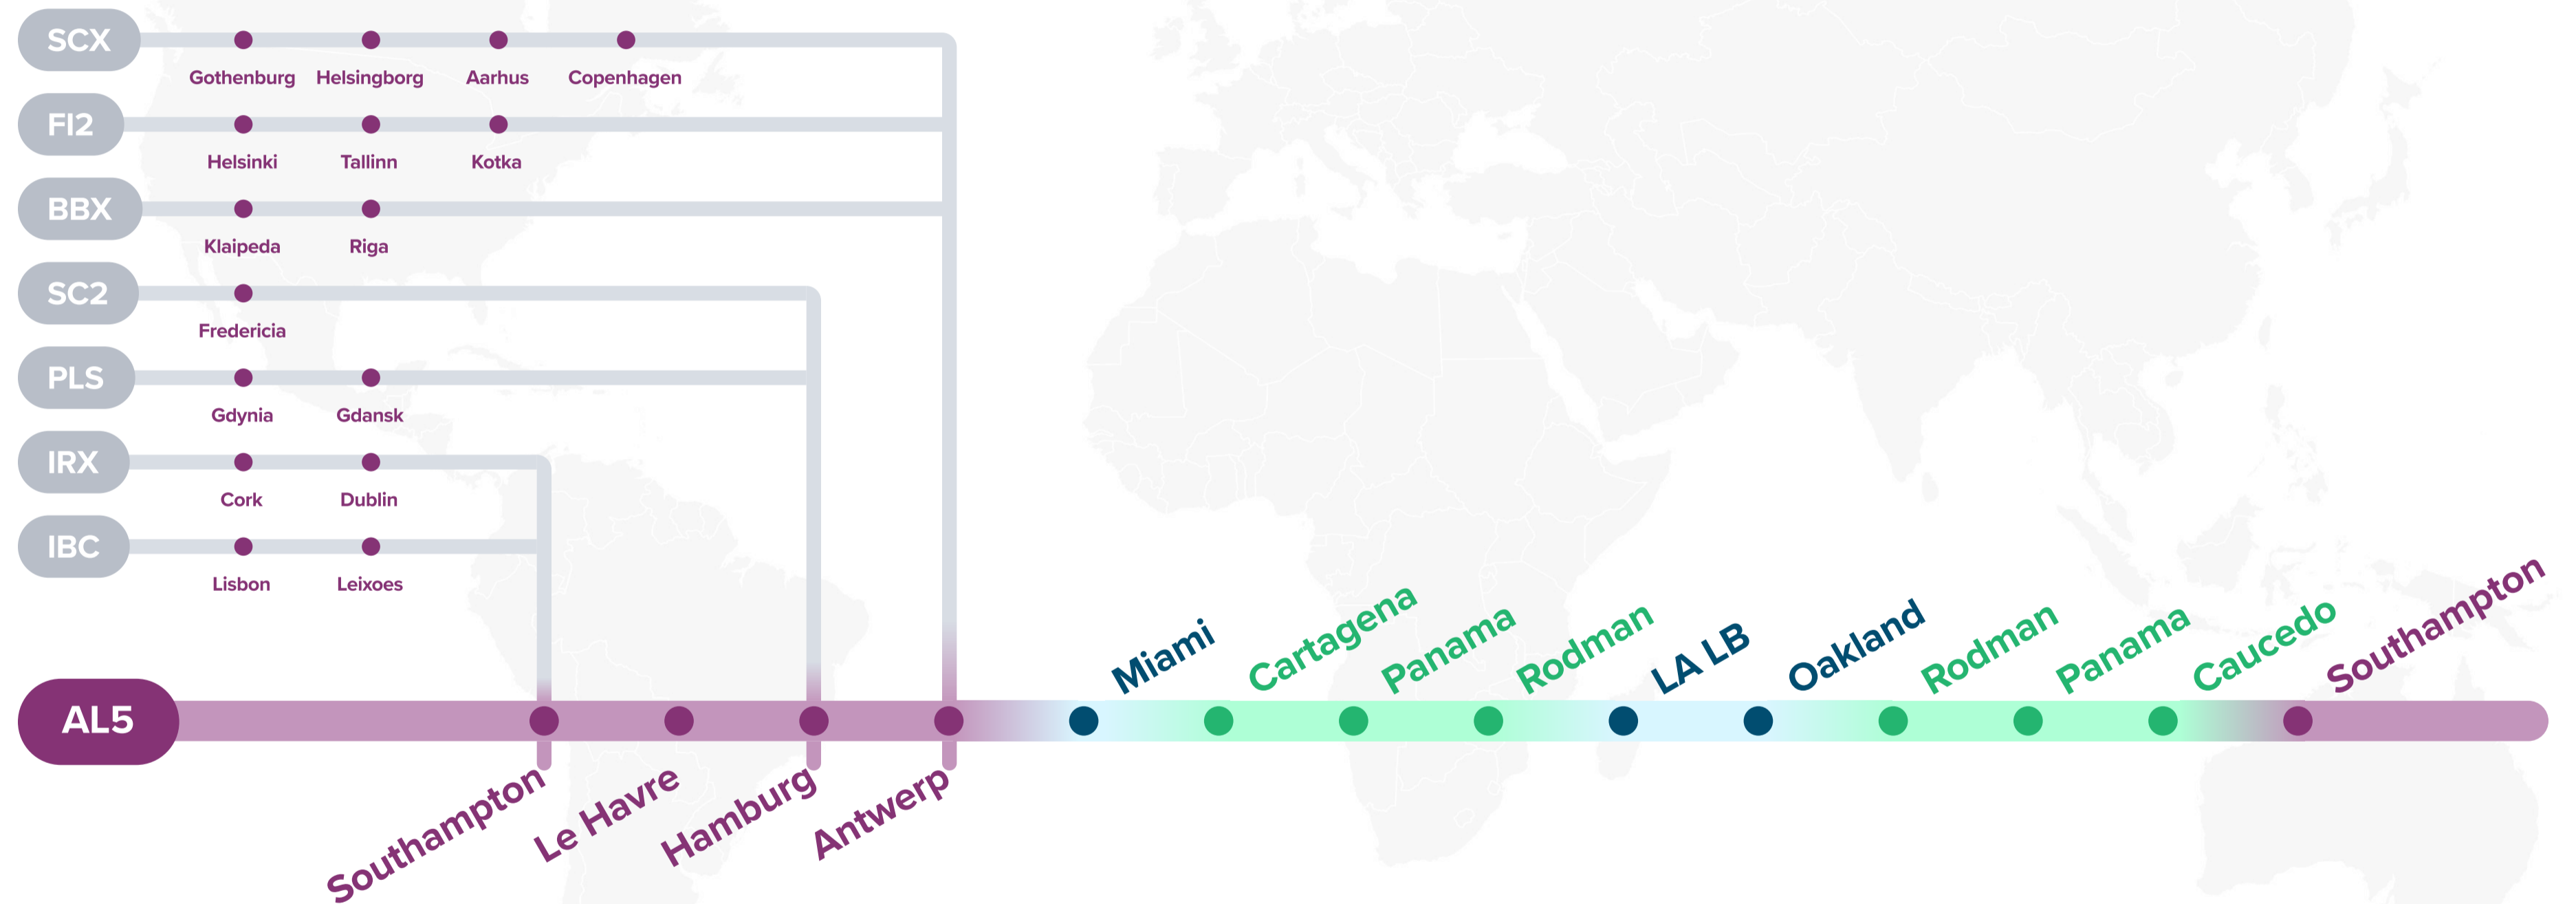

Transatlantic Service

AL5: Transatlantic 5

SCX: Scandinavia Express

SC2: Scandinavia Express 2

IRX: Irish Sea Express

FI2: Finland Express 2

PLS: Poland Shuttle

IBC: Iberia Europe Service

BBX: Baltic Bridge Express