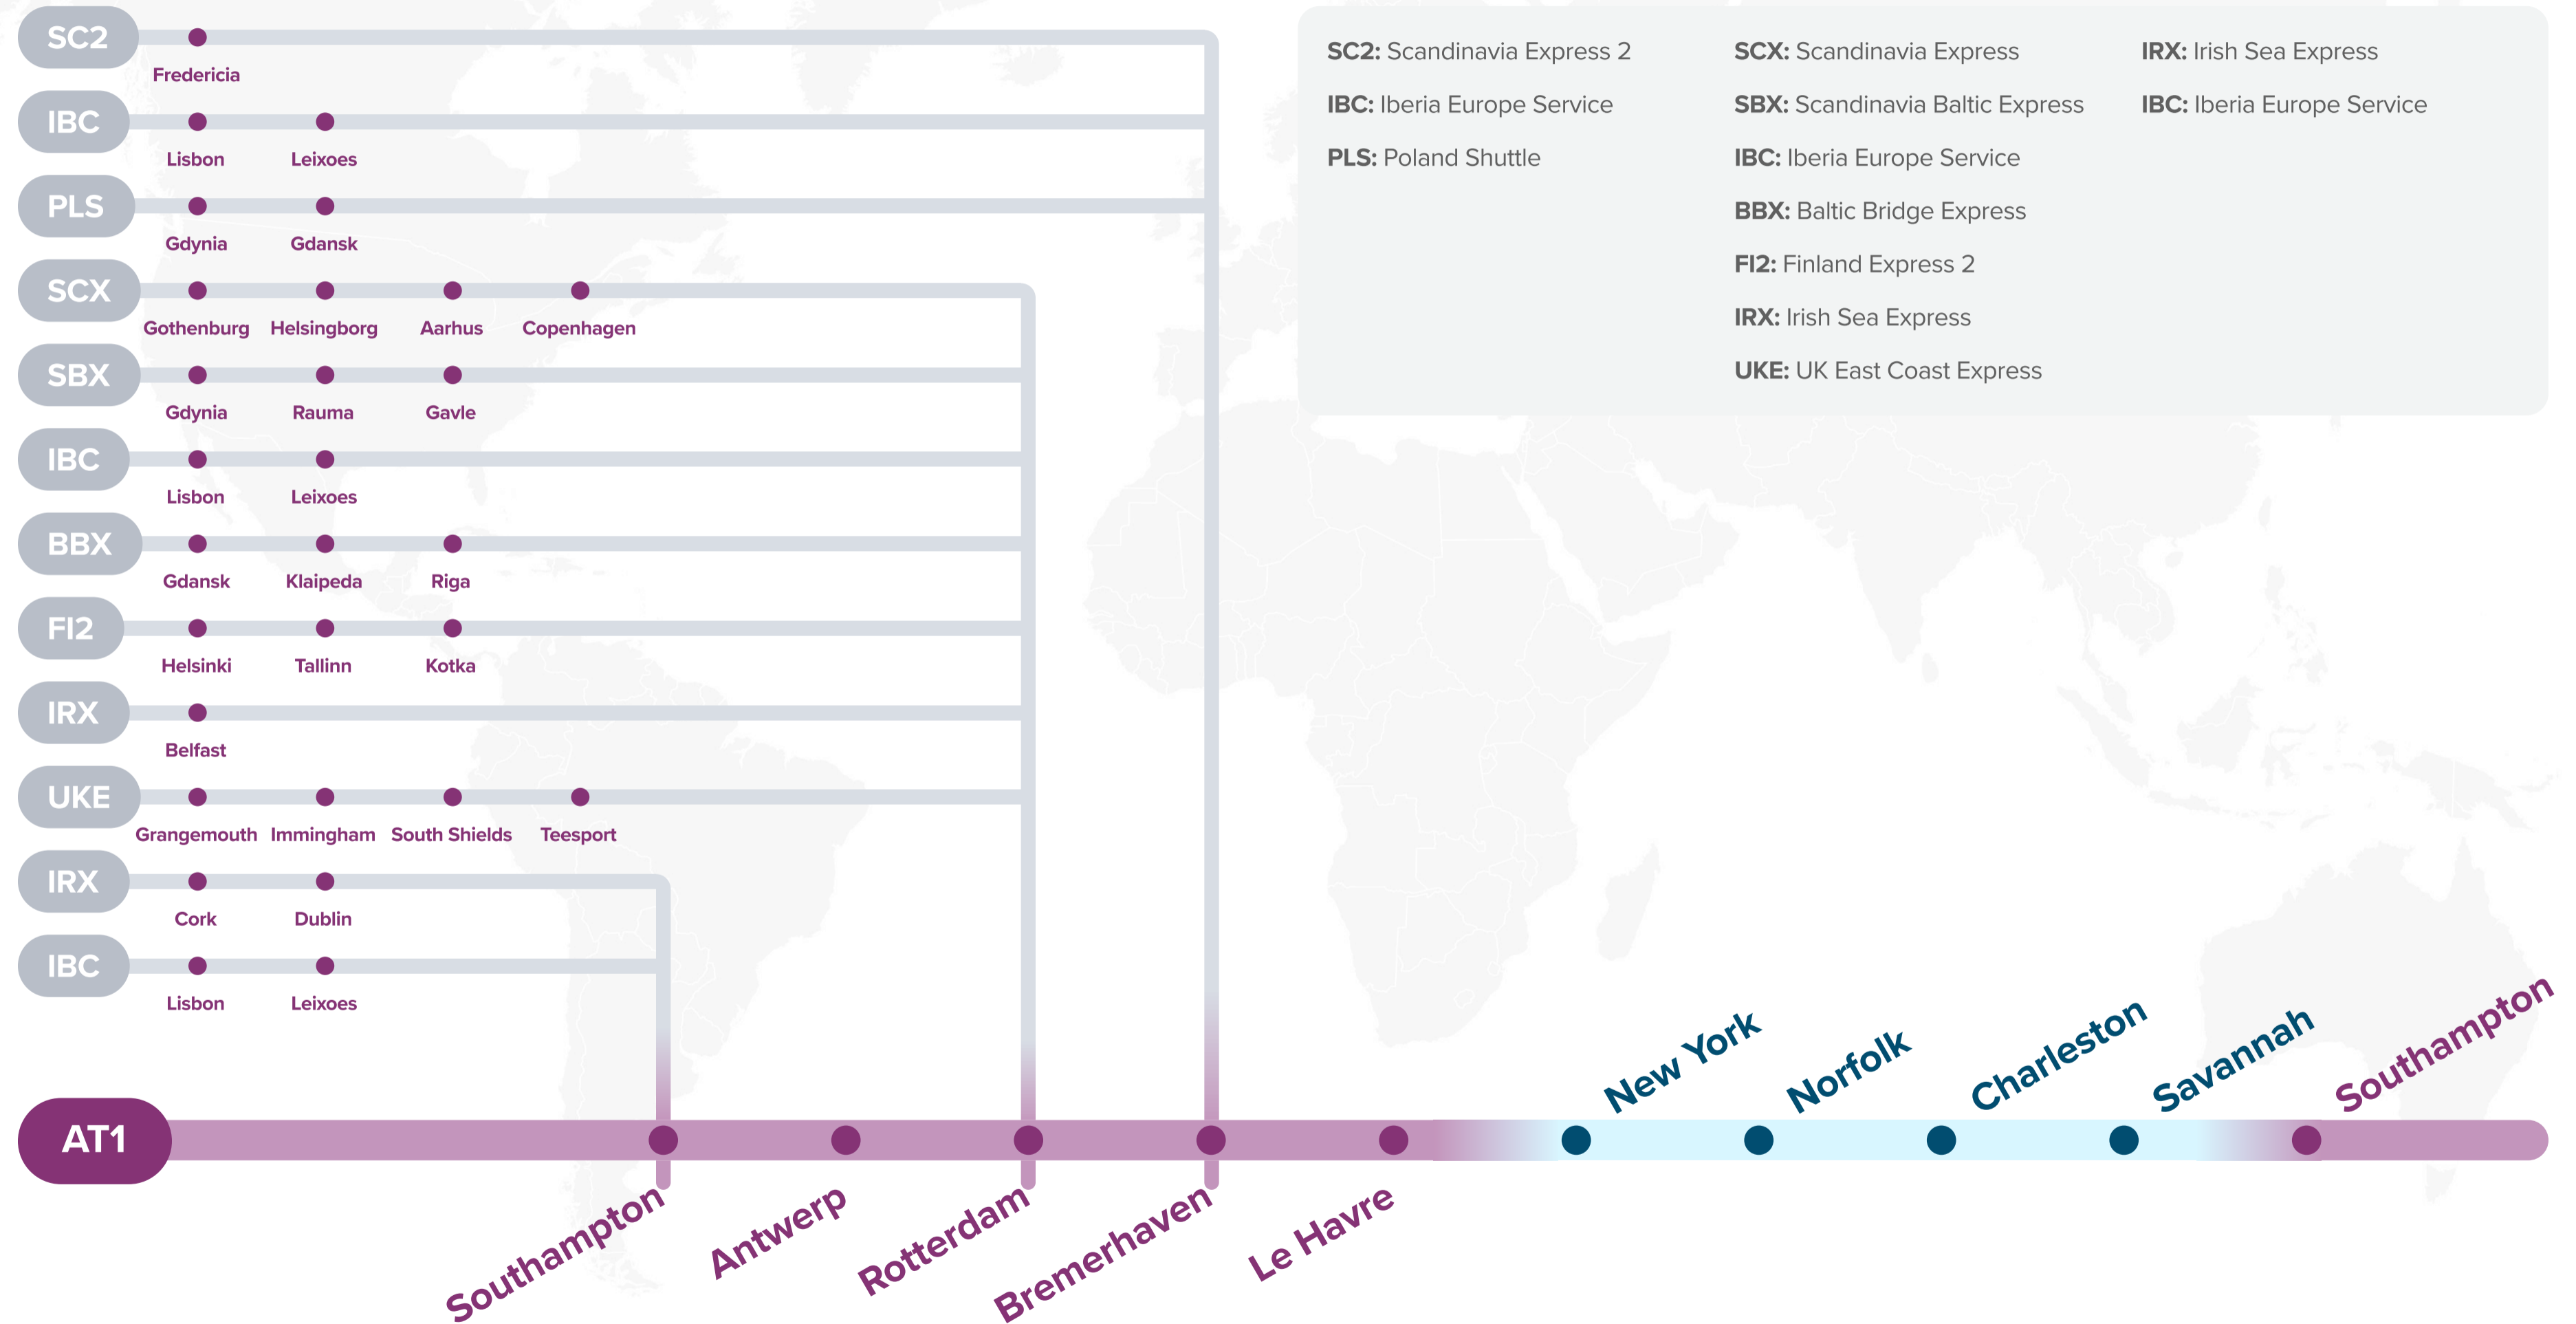

Transatlantic Service

AT1: Transatlantic 1