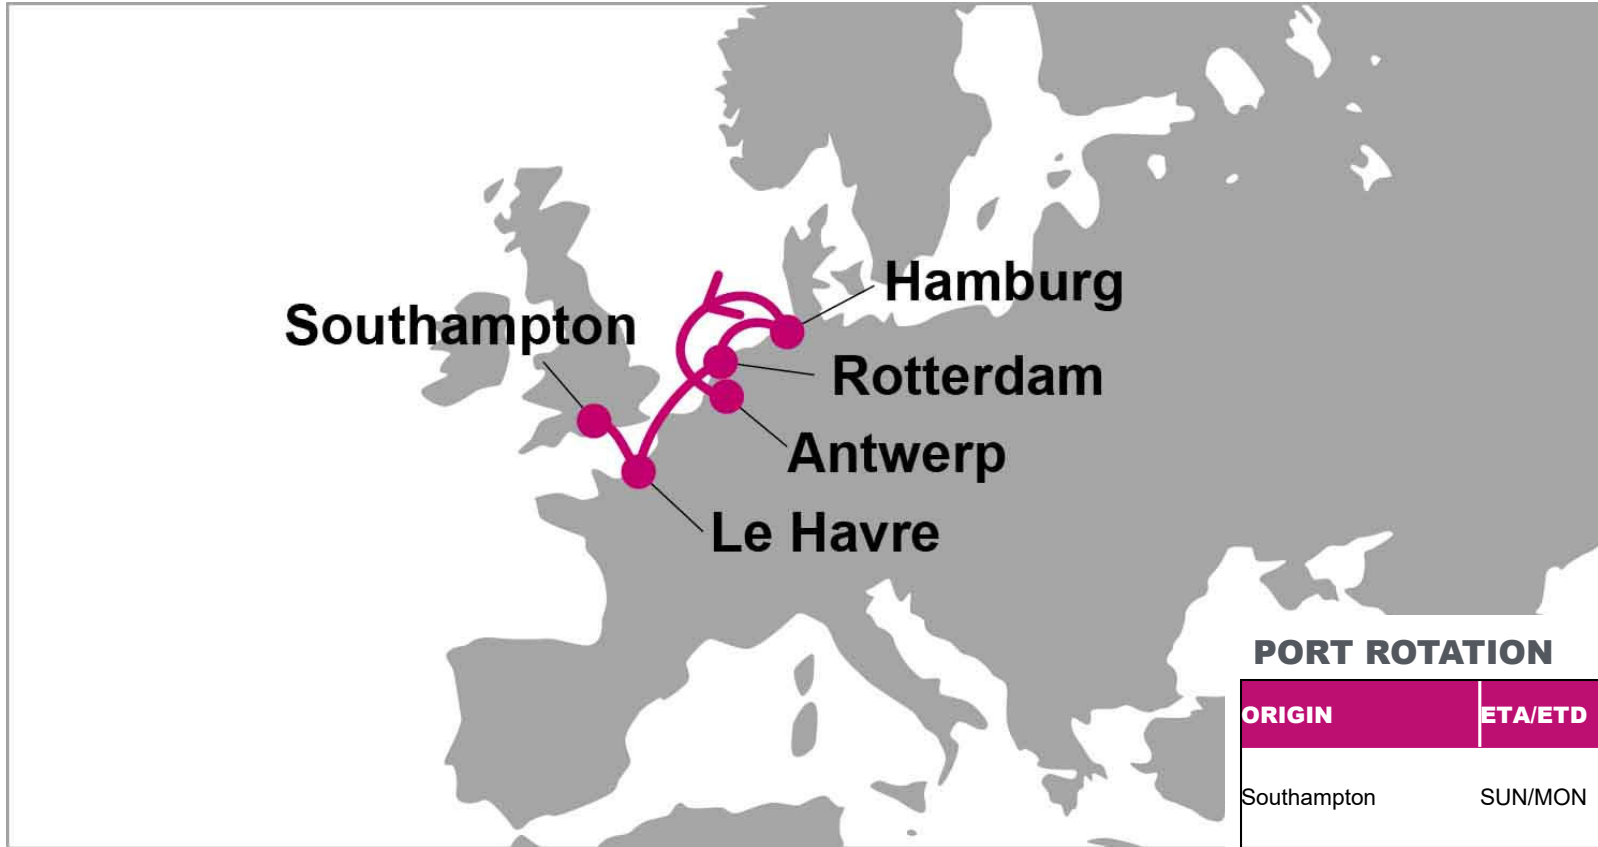

For more information, please click [here](#)

FM/TO	LEH	RTM	HAM	ANR
SOU	3	4	6	9

PORT ROTATION

(Terminals are subject to change)

ORIGIN	ETA/ETD	TERMINAL
Southampton	SUN/MON	DP World Southampton Container Terminal (SCT)
Le Havre	WED/WED	North Terminals - Quais de l'Atlantique (CNMP)
Rotterdam	THU/FRI	ECT Delta Terminal
Hamburg	SAT/SUN	Container Terminal Altenwerder (CTA)
Antwerp	TUE/TUE	PSA Europe Terminal

KEY TRANSIT TABLE - UNLOCODE PORT NAME & COUNTRY NAME

SOU: Southampton, UK | **RTM:** Rotterdam, Netherland | **HAM:** Hamburg, Germany | **ANR:** Antwerp, Belgium | **LEH:** Le Havre, France

NOTE: Transit times and port rotation are as of now and subject to change