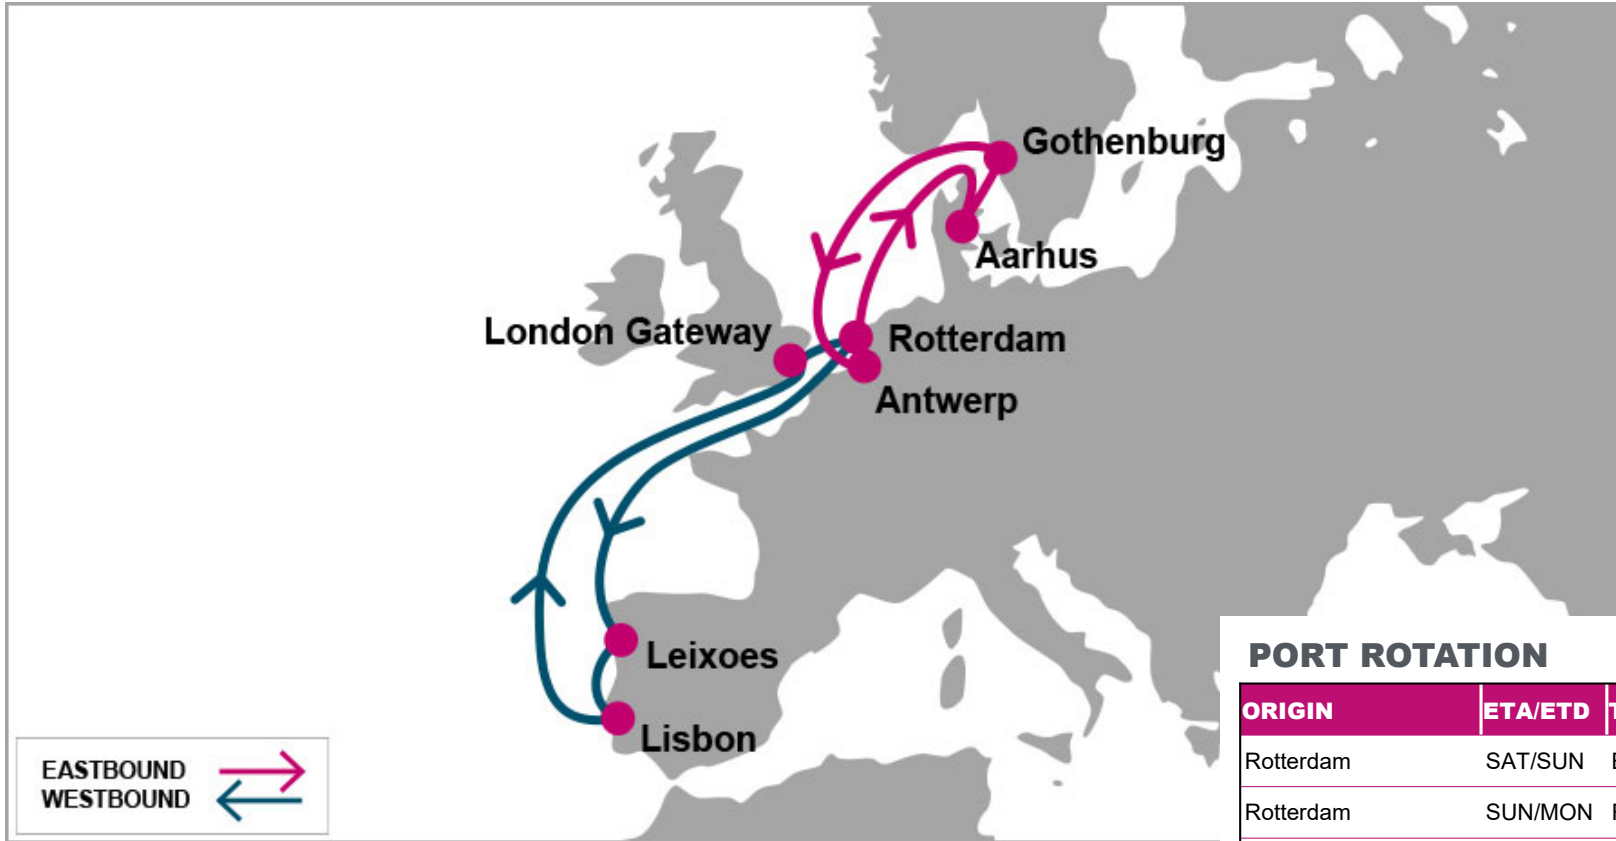

AS ONE, WE CAN.

ONE

OCEAN NETWORK EXPRESS

Service Maps
INTRA EUROPE

Copyright © Ocean Network Express Pte. Ltd. All Rights Reserved

For more information, please click [here](#)

E/B	AAR	GOT	W/B	LEI	LIS
LEI	10	11	AAR	10	12
LIS	8	9	GOT	8	10
LGP	4	5	ANR	5	7
RTM	3	4	RTM	4	6
RTM	2	3	RTM	3	5

KEY TRANSIT TABLE - UNLOCODE PORT NAME & COUNTRY NAME

RTM: Rotterdam, Netherland | GOT: Gothenburg, Sweden | AAR: Aarhus, Denmark | ANR: Antwerp, Belgium | LIS: Lisbon, Portugal | LEI: Leixoes, Portugal | LGP: London Gateway, UK

PORT ROTATION

(Terminals are subject to change)

ORIGIN	ETA/ETD	TERMINAL
Rotterdam	SAT/SUN	ECT Delta Terminal
Rotterdam	SUN/MON	Rotterdam World Gateway (RWG)
Aarhus	WED/WED	APM Terminals Aarhus
Gothenburg	THU/FRI	APM Terminals Gothenburg
Antwerp	SUN/MON	PSA Noordzee Terminal
Rotterdam	MON/TUE	ECT Delta Terminal
Rotterdam	TUE/WED	Rotterdam World Gateway (RWG)
Leixoes	SAT/SUN	Yilport Leixoes
Lisbon	MON/TUE	Yilport Lisbon Sotagugs
London Gateway	FRI/SAT	DP World London Gateway Port
Rotterdam	SAT/SUN	ECT Delta Terminal
Turnaround days: 21		

KEY TRANSIT TABLE - UNLOCODE PORT NAME & COUNTRY NAME

SOU: Southampton, UK | HAM: Hamburg, Germany | RTM: Rotterdam, Netherland | ANR: Antwerp, Belgium | LEH: Le Havre, France | MLA: Malta, Malta | EDK: Dekheila, Egypt | DAM: Damietta, Egypt | BEY: Beirut, Lebanon | MER: Mersin, Turkey | ISK: Iskenderun, Turkey | TNG: Tangier, Morocco