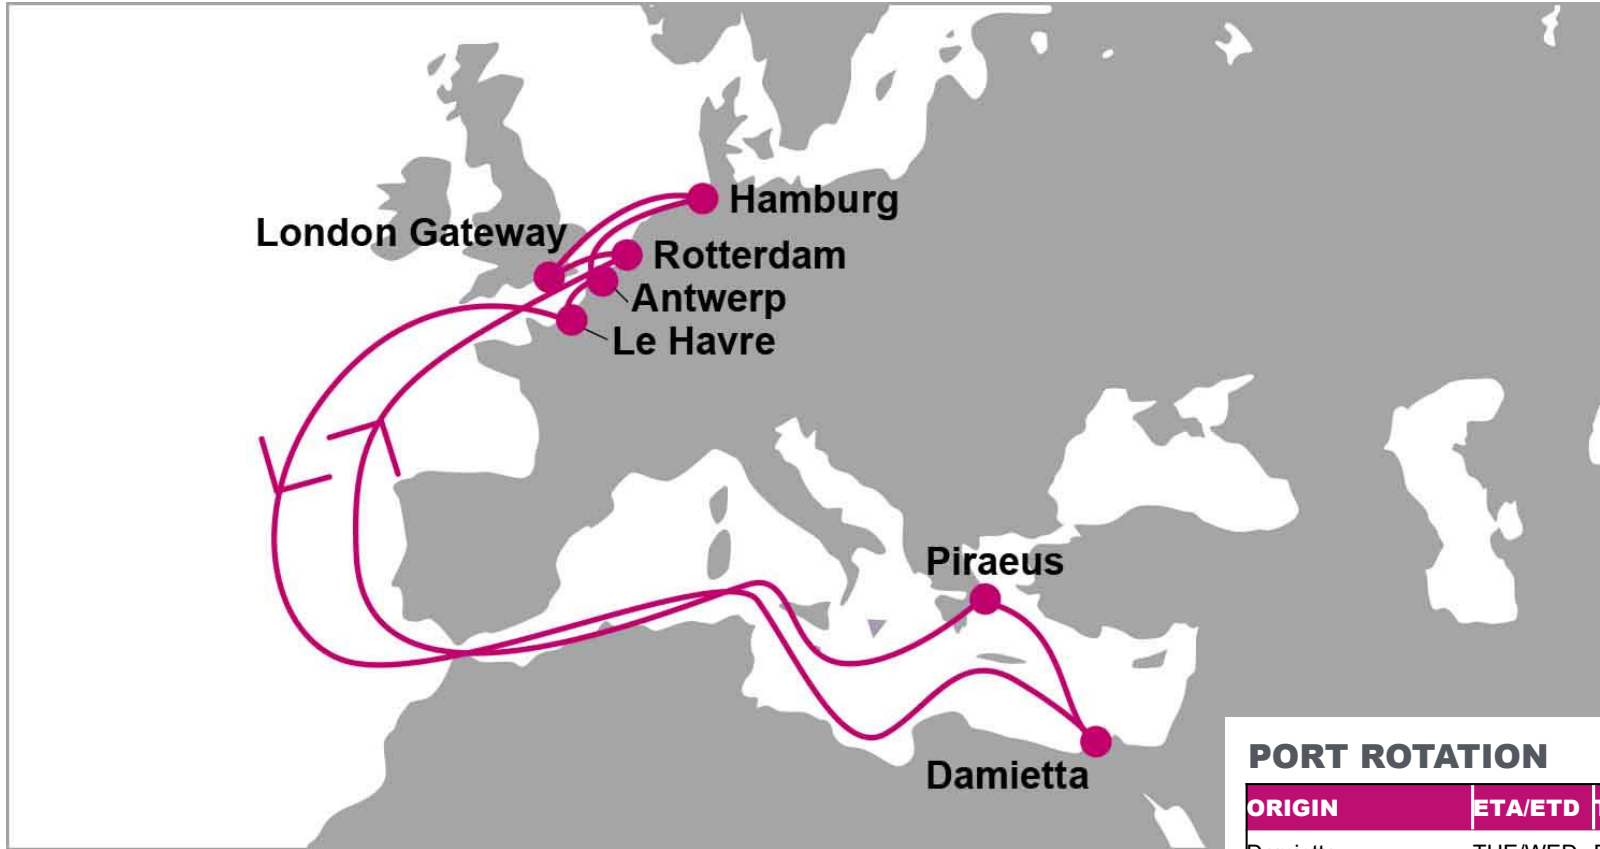

For more information, please click [here](#)

FM/TO	PIR	RTM	LGP	HAM	ANR	LEH	FM/TO	DAM
DAM	2	10	11	13	16	18	RTM	18
PIR		7	8	10	13	15	LGP	17
							HAM	15
							ANR	12
							LEH	11

PORT ROTATION

(Terminals are subject to change)

ORIGIN	ETA/ETD	TERMINAL
Damietta	TUE/WED	Damietta Container Terminal
Piraeus	FRI/SAT	Piraeus Container Terminal (PCT)
Rotterdam	SAT/SUN	ECT Delta Terminal
London Gateway	SUN/MON	DP World London Gateway Port
Hamburg	TUE/WED	Container Terminal Tollerort (CTT)
Antwerp	FRI/SAT	PSA Antwerp Gateway
Le Havre	SUN/SUN	North Terminals - Quais de l'Atlantique (CNMP)
Damietta	WED/THU	Damietta Container Terminal

KEY TRANSIT TABLE - UNLOCODE PORT NAME & COUNTRY NAME

DAM: Damietta, Egypt | **PIR:** Piraeus, Greece | **RTM:** Rotterdam, Netherlands | **LGP:** London Gateway, UK | **HAM:** Hamburg, Germany | **ANR:** Antwerp, Belgium | **LEH:** Le Havre, France |

NOTE: Transit times and port rotation are as of now and subject to change