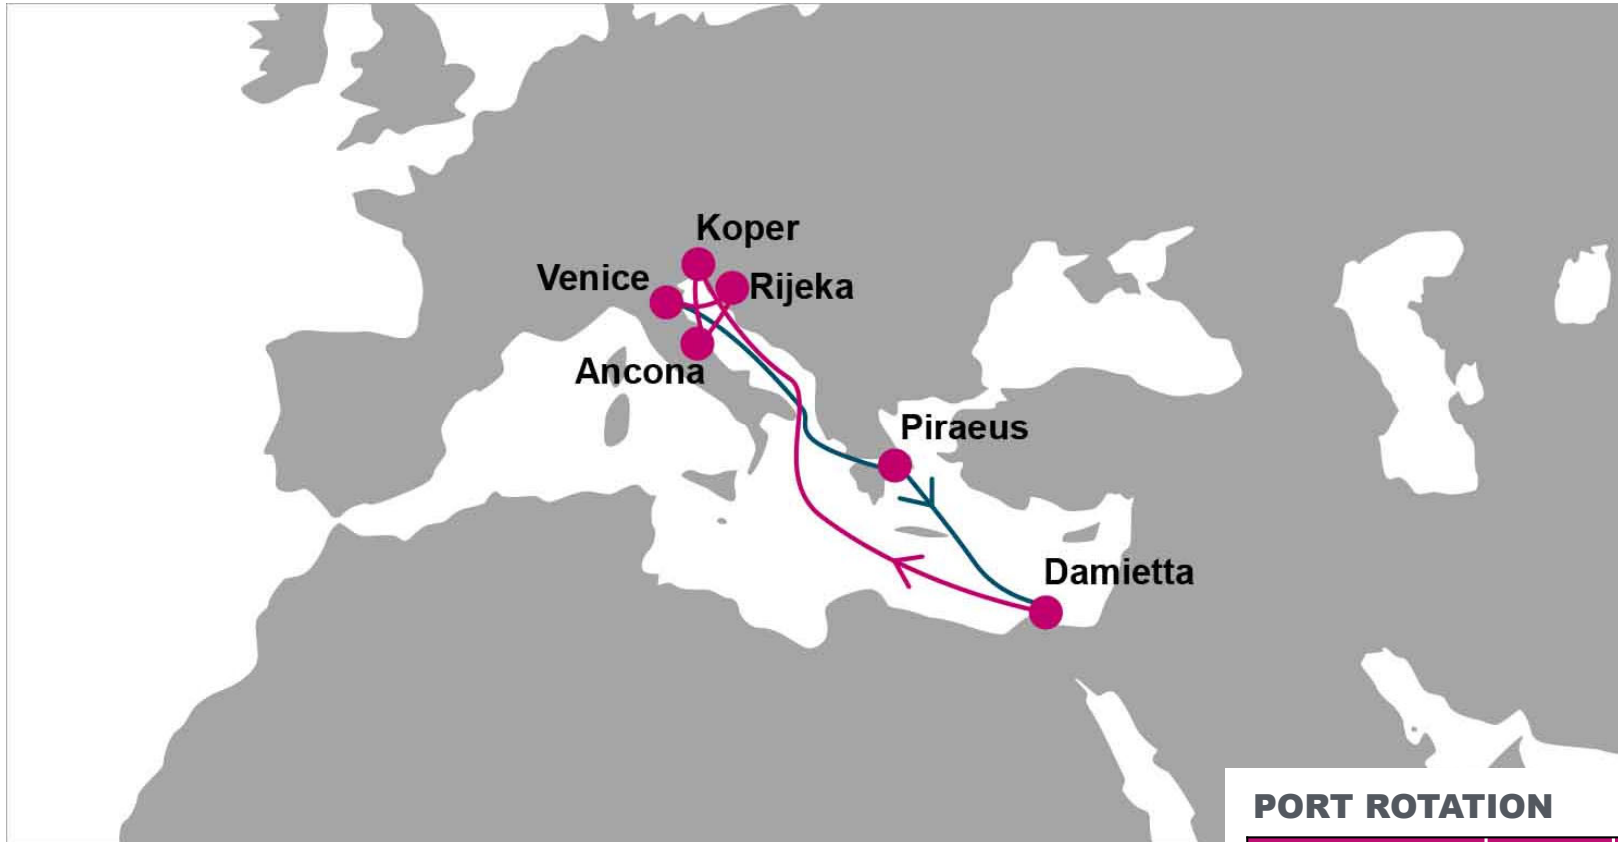

HAM: Hamburg, Denmark | FRC: Fredericia, Denmark | CPH: Copenhagen, Denmark | HEL: Helsingborg, Sweden

NOTE: Transit times and port rotation are as of now and subject to change

For more information, please click [here](#)

KEY TRANSIT TABLE - UNLOCODE PORT NAME & COUNTRY NAME

ISK: Iskenderun, Turkey | ALI: Aliaga, Turkey | IST: Istanbul, Turkey | PIR: Piraeus, Greece | VDL: Vado Ligure, Italy | SPE: La Spezia, Italy | ALG: Algeciras, Spain | NYC: New York, USA | ORF: Norfolk, USA | SAV: Savannah, USA

KEY TRANSIT TABLE - UNLOCODE PORT NAME & COUNTRY NAME

SOU: Southampton, UK | **RTM:** Rotterdam, Netherland | **HAM:** Hamburg, Germany | **ANR:** Antwerp, Belgium | **LEH:** Le Havre, France

NOTE: Transit times and port rotation are as of now and subject to change

FM/TO	SOU	LEH	HAM	RTM	FM/TO	TNG
TNG		5	10	12	SOU	10
					LEH	
					HAM	6
					RTM	2

KEY TRANSIT TABLE - UNLOCODE PORT NAME & COUNTRY NAME

SOU: Southampton, UK | **LEH:** Le Havre, France | **HAM:** Hamburg, Germany | **RTM:** Rotterdam, Netherland |