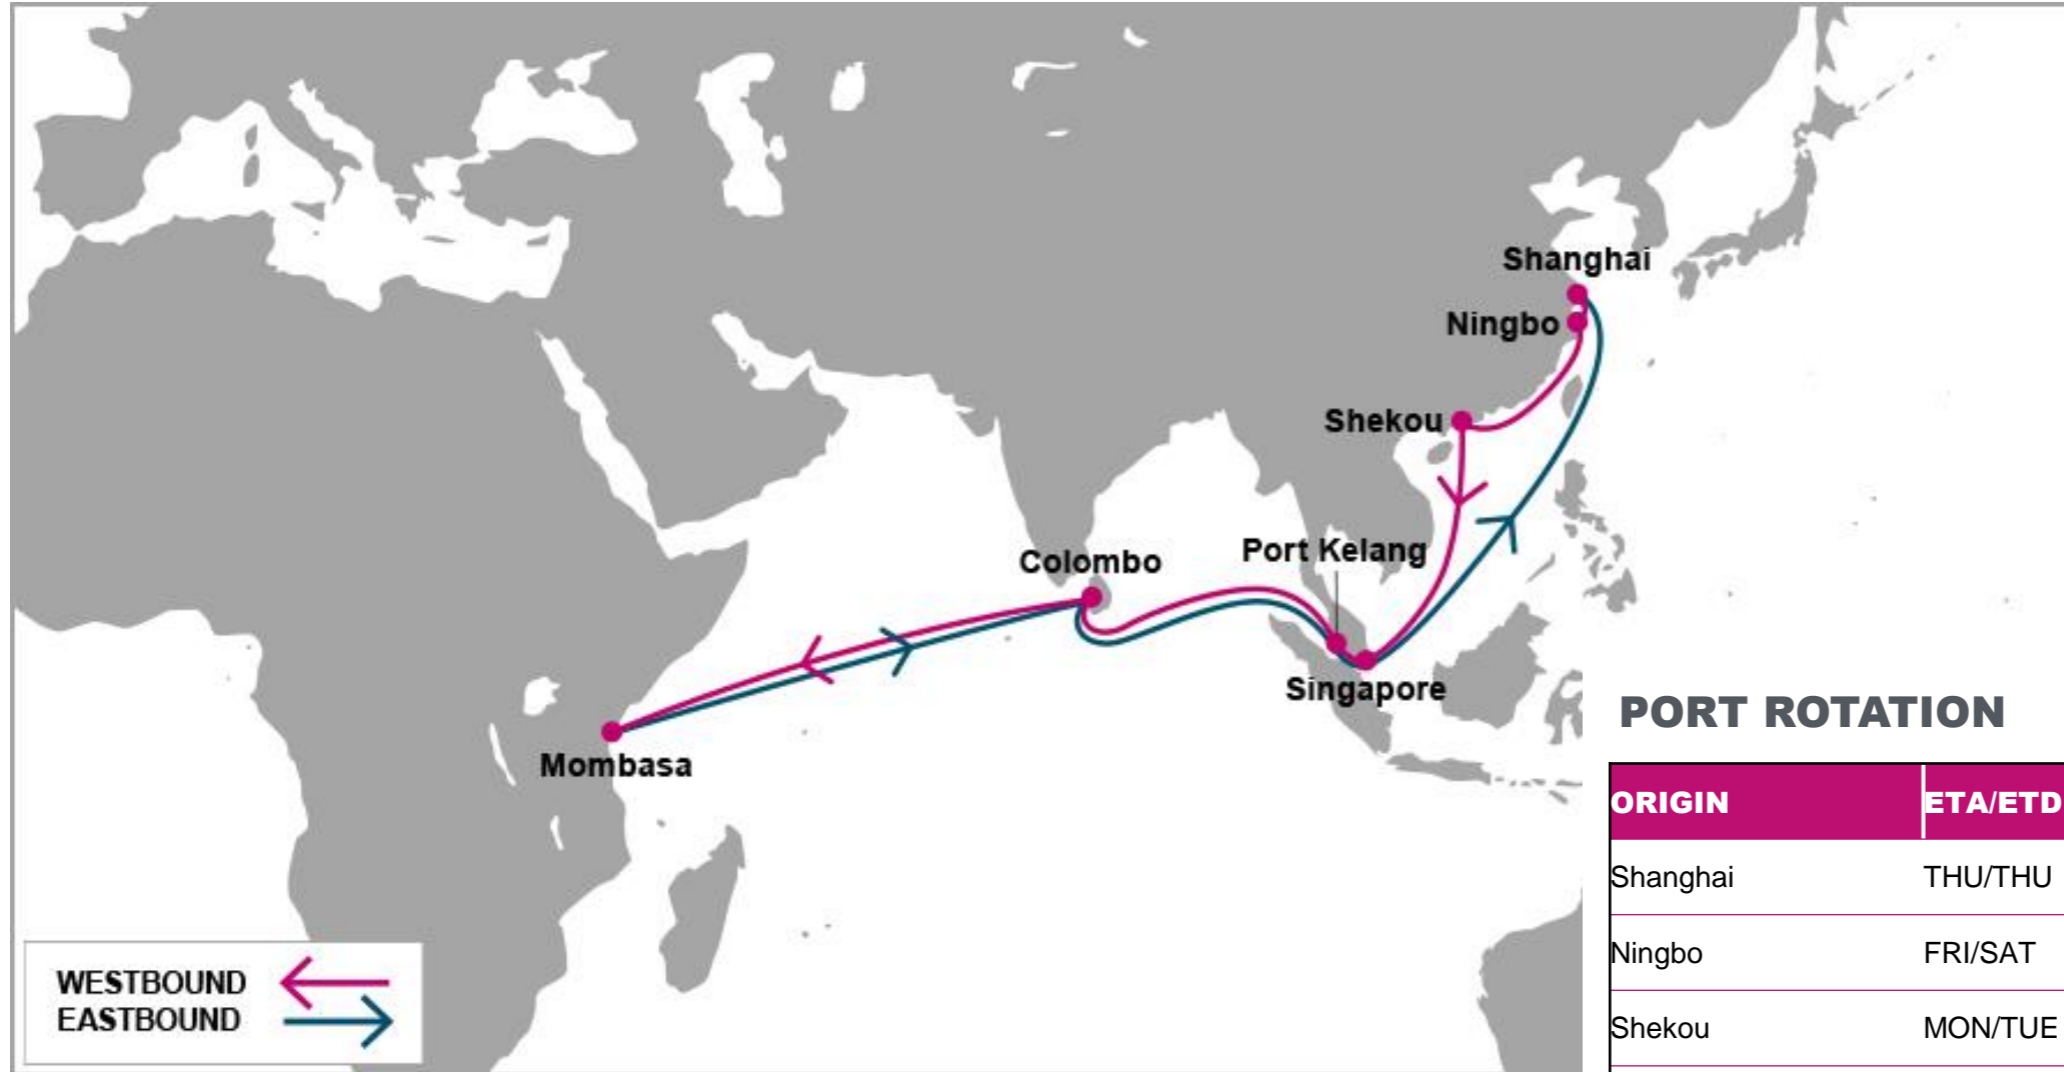

For more information, please click [here](#)

PORT ROTATION

(Terminals are subject to change)

ORIGIN	ETA/ETD	TERMINAL
Shanghai	THU/THU	SIPG Waigaoqiao Phase II/III (SIPGZCT)
Ningbo	FRI/SAT	Ningbo Port Group Beilun Third Container Terminal (BLTCT)
Shekou	MON/TUE	Shekou Container Terminal (SCT)
Singapore	SUN/SUN	PSA Singapore
Port Kelang	TUE/TUE	Westports
Colombo	SAT/SUN	Jaya Container Terminal (JCT)
Mombasa	SUN/WED	Mombasa Container Terminal (MCT)
Colombo	THU/THU	Jaya Container Terminal (JCT)
Port Kelang	MON/TUE	Westports
Singapore	WED/THU	PSA Singapore
Shanghai	THU/THU	SIPG Waigaoqiao Phase II/III (SIPGZCT)
Turnaround days: 49		

W/B	MBA	E/B	CMB	PKG	SIN	SHA
SHA	24	MBA	8	12	14	22
NGB	22					
SHK	19					
SIN	14					
PKG	12					
CMB	7					

KEY TRANSIT TABLE - UNLOCODE PORT NAME & COUNTRY NAME

SHA: Shanghai, China | NGB: Ningbo, China | SHK: Shekou, China | SIN: Singapore, Singapore | PKG: Port Kelang, Malaysia | CMB: Colombo, Sri Lanka | MBA: Mombasa, Kenya

NOTE: Transit times and port rotation are as of now and subject to change