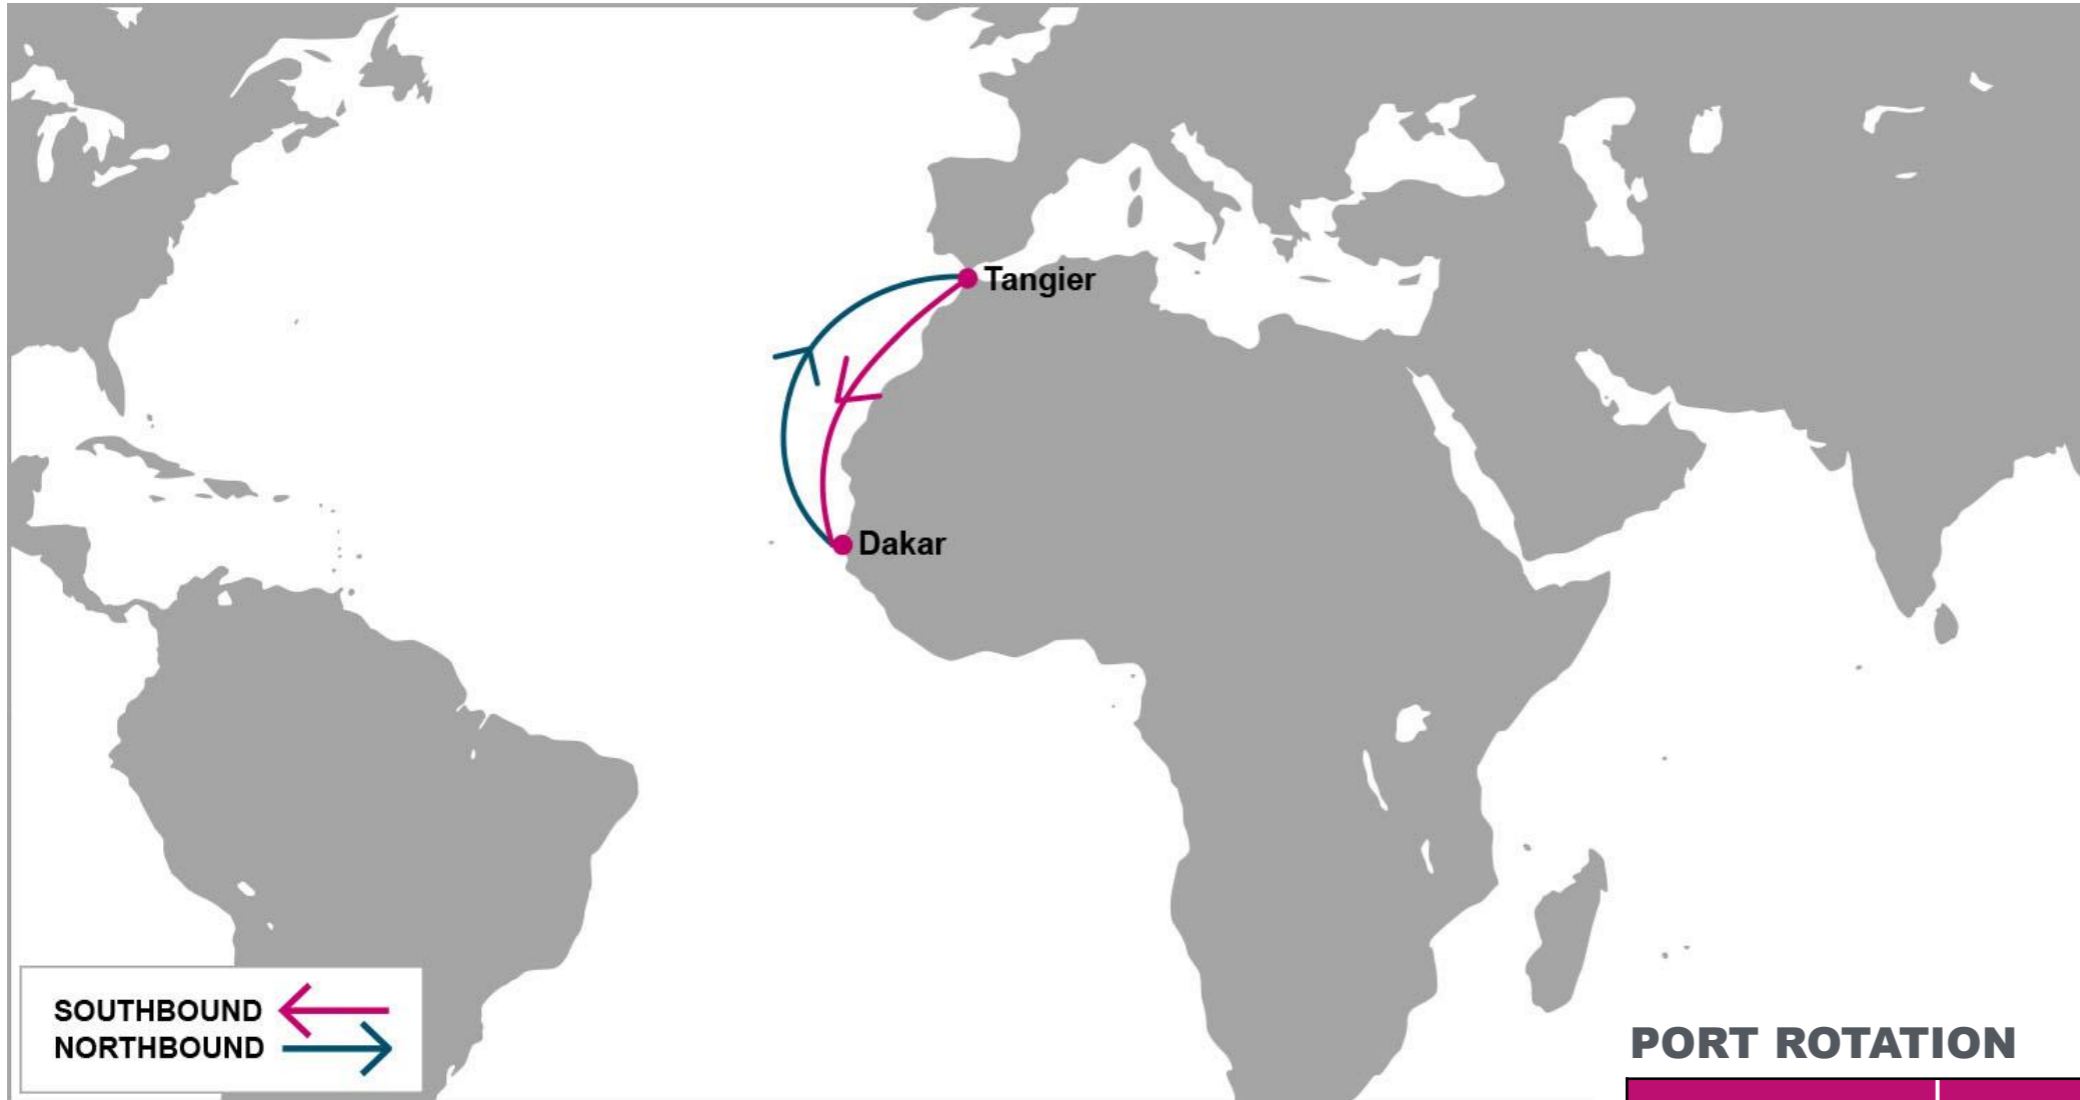

For more information, please click [here](#)

S/B	DKR	N/B	TNG
TNG	7	DKR	6

PORT ROTATION

(Terminals are subject to change)

ORIGIN	ETA/ETD	TERMINAL
Tangier	MON/MON	Eurogate
Dakar	MON/TUE	DP World Dakar
Tangier	MON/MON	Eurogate
Turnaround days: 28		

KEY TRANSIT TABLE - UNLOCODE PORT NAME & COUNTRY NAME

TNG: Tangier, Morocco | DKR: Dakar, Senegal

NOTE: Transit times and port rotation are as of now and subject to change