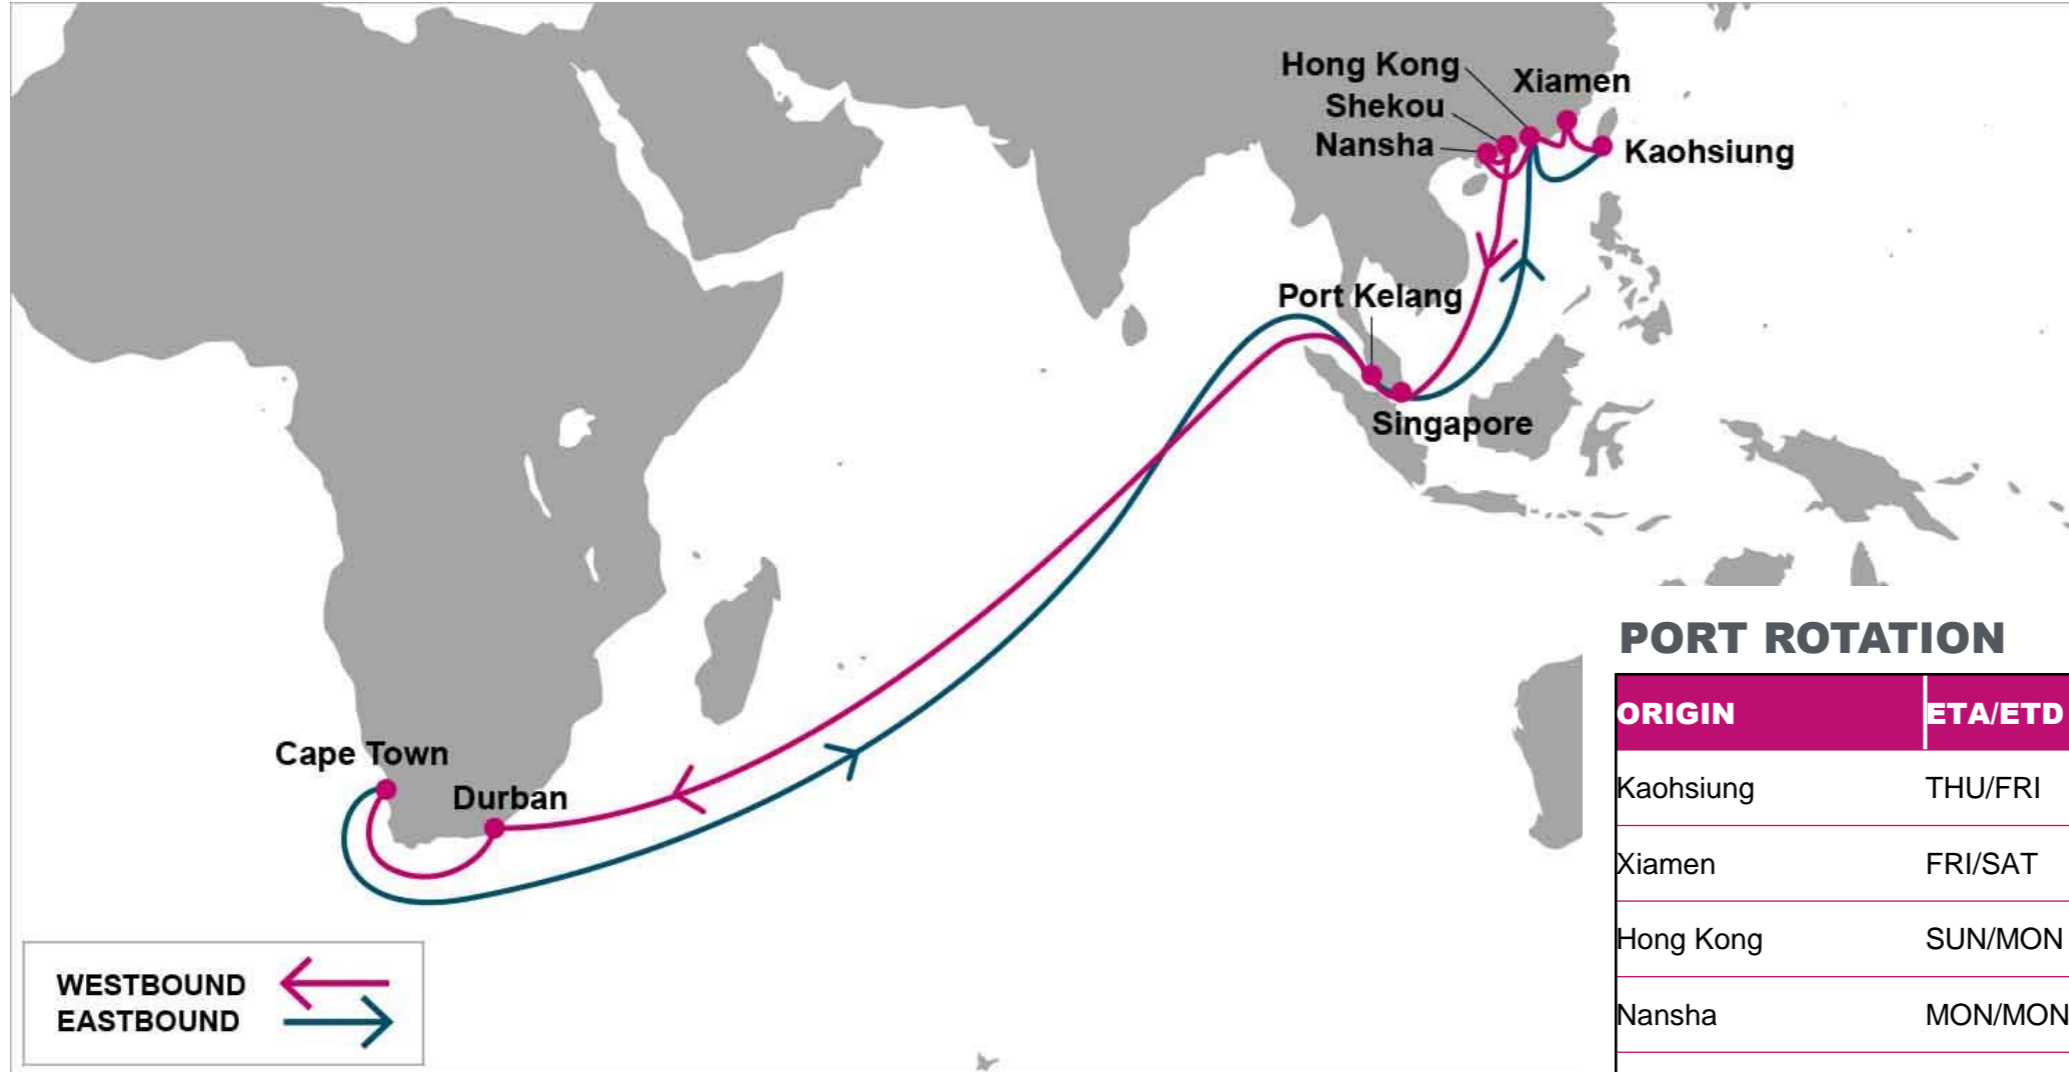

For more information, please click [here](#)

PORT ROTATION

(Terminals are subject to change)

ORIGIN	ETA/ETD	TERMINAL
Kaohsiung	THU/FRI	Evergreen Marine Corporation (berth 115/116/117)
Xiamen	FRI/SAT	Xiamen Haitian Container Terminal (XHCT)
Hong Kong	SUN/MON	Hongkong International Terminals (HIT)
Nansha	MON/MON	Guangzhou South China Oceangate Container Terminal
Shekou	TUE/TUE	Shekou Container Terminal (SCT)
Singapore	SUN/SUN	PSA Singapore
Port Kelang	MON/TUE	Westports
Durban	WED/SAT	New Pier 1 Terminal
Cape Town	WED/SAT	Transnet Cape Town Container Terminal
Port Kelang	MON/TUE	Westports
Singapore	WED/WED	PSA Singapore
Hong Kong	TUE/WED	Hongkong International Terminals (HIT)
Kaohsiung	THU/FRI	Evergreen Marine Corporation (berth 115/116/117)

Turnaround days: 63

W/B	DUR	CPT	E/B	PKG	SIN	HKG	KHH	XMN	NSA	SHK
KHH	26	33	DUR	23	25	31	33	34	37	38
XMN	25	32	CPT	16	18	24	26	27	30	31
HKG	23	30								
NSA	23	30								
SHK	22	29								
SIN	17	24								
PKG	15	22								

KEY TRANSIT TABLE - UNLOCODE PORT NAME & COUNTRY NAME

KHH: Kaohsiung, Taiwan | **XMN:** Xiamen, China | **HKG:** Hong Kong, China | **NSA:** Nansha, China | **SHK:** Shekou, China | **SIN:** Singapore, Singapore | **PKG:** Port Kelang, Malaysia | **DUR:** Durban, South Africa | **CPT:** Cape Town, South Africa

NOTE: Transit times and port rotation are as of now and subject to change