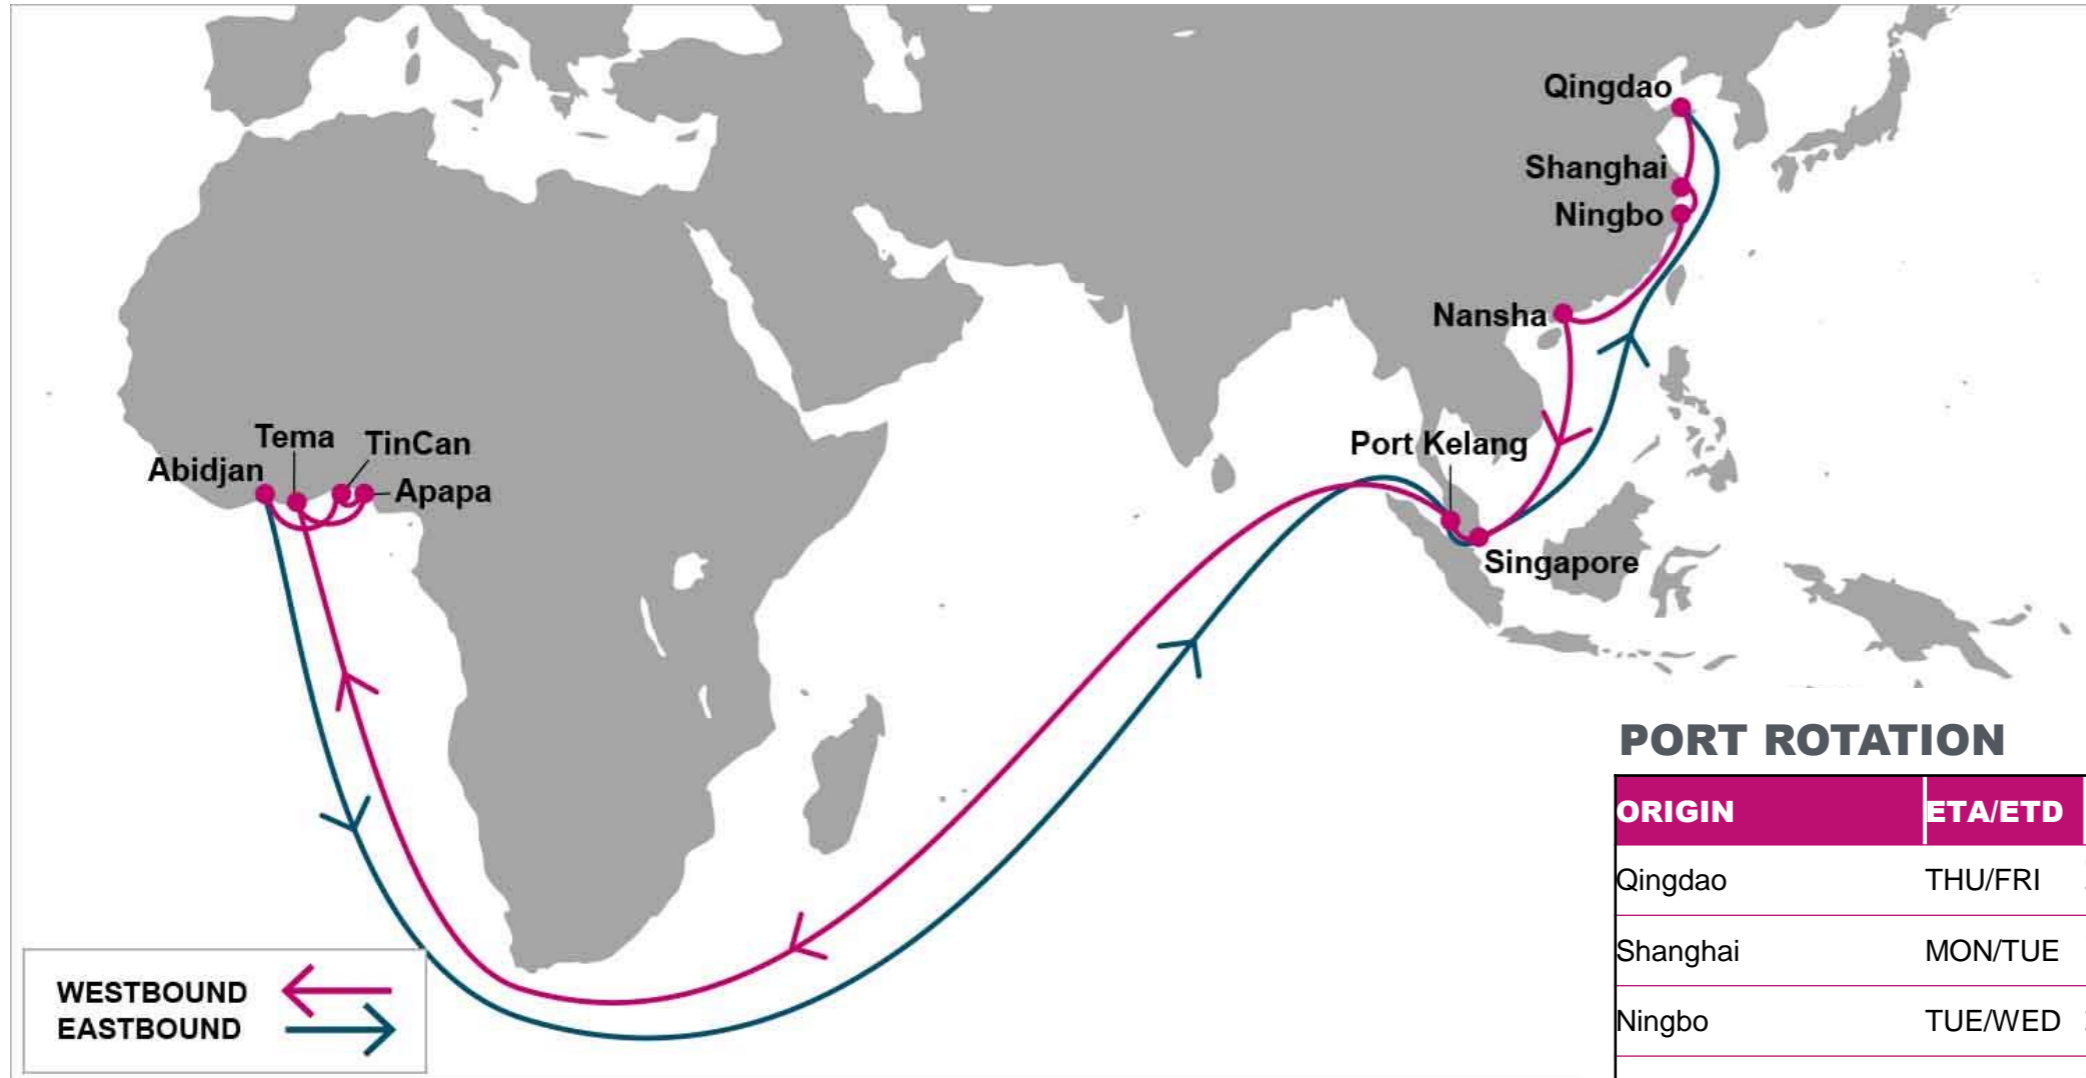

For more information, please click [here](#)

PORT ROTATION

(Terminals are subject to change)

ORIGIN	ETA/ETD	TERMINAL
Qingdao	THU/FRI	Qingdao Qianwan Container Terminal (QQCT)
Shanghai	MON/TUE	SIPG Waigaoqiao Phase II/III (SIPGZCT)
Ningbo	TUE/WED	Zhoushan Yongzhou Container Terminal (YZCT)
Nansha	SAT/SAT	Guangzhou South China Oceangate Container Terminal
Singapore	WED/THU	PSA Singapore
Port Kelang	THU/FRI	Westports
Tema	SUN/TUE	Meridian Port Services (MPS) – Terminal 3
Tin Can	WED/FRI	Tin Can Island Container Terminal
Apapa	SAT/SUN	APM Terminals Apapa
Abidjan	WED/THU	Abidjan Terminal
Port Kelang	MON/TUE	Westports
Singapore	WED/WED	PSA Singapore
Qingdao	THU/FRI	Qingdao Qianwan Container Terminal (QQCT)
Turnaround days: 84		

W/B	TEM	TIP	APP	ABJ	E/B	PKG	SIN	TAO	SHA	NGB	NSA
TAO	38	41	44	48	TEM	36	38	46	50	51	55
SHA	34	37	40	44	TIP	33	35	43	47	48	52
NGB	33	36	39	43	APP	30	32	40	44	45	49
NSA	29	32	35	39	ABJ	26	28	36	40	41	45
SIN	25	28	31	35							
PKG	24	27	30	34							

KEY TRANSIT TABLE - UNLOCODE PORT NAME & COUNTRY NAME

TAO: Qingdao, China | SHA: Shanghai, China | NGB: Ningbo, China | NSA: Nansha, China | SIN: Singapore, Singapore | PKG: Port Kelang, Malaysia | APP: Apapa, Nigeria | TIP: Tin Can, Nigeria | TEM: Tema, Ghana | ABJ: Abidjan, Côte d'Ivoire

NOTE: Transit times and port rotation are as of now and subject to change