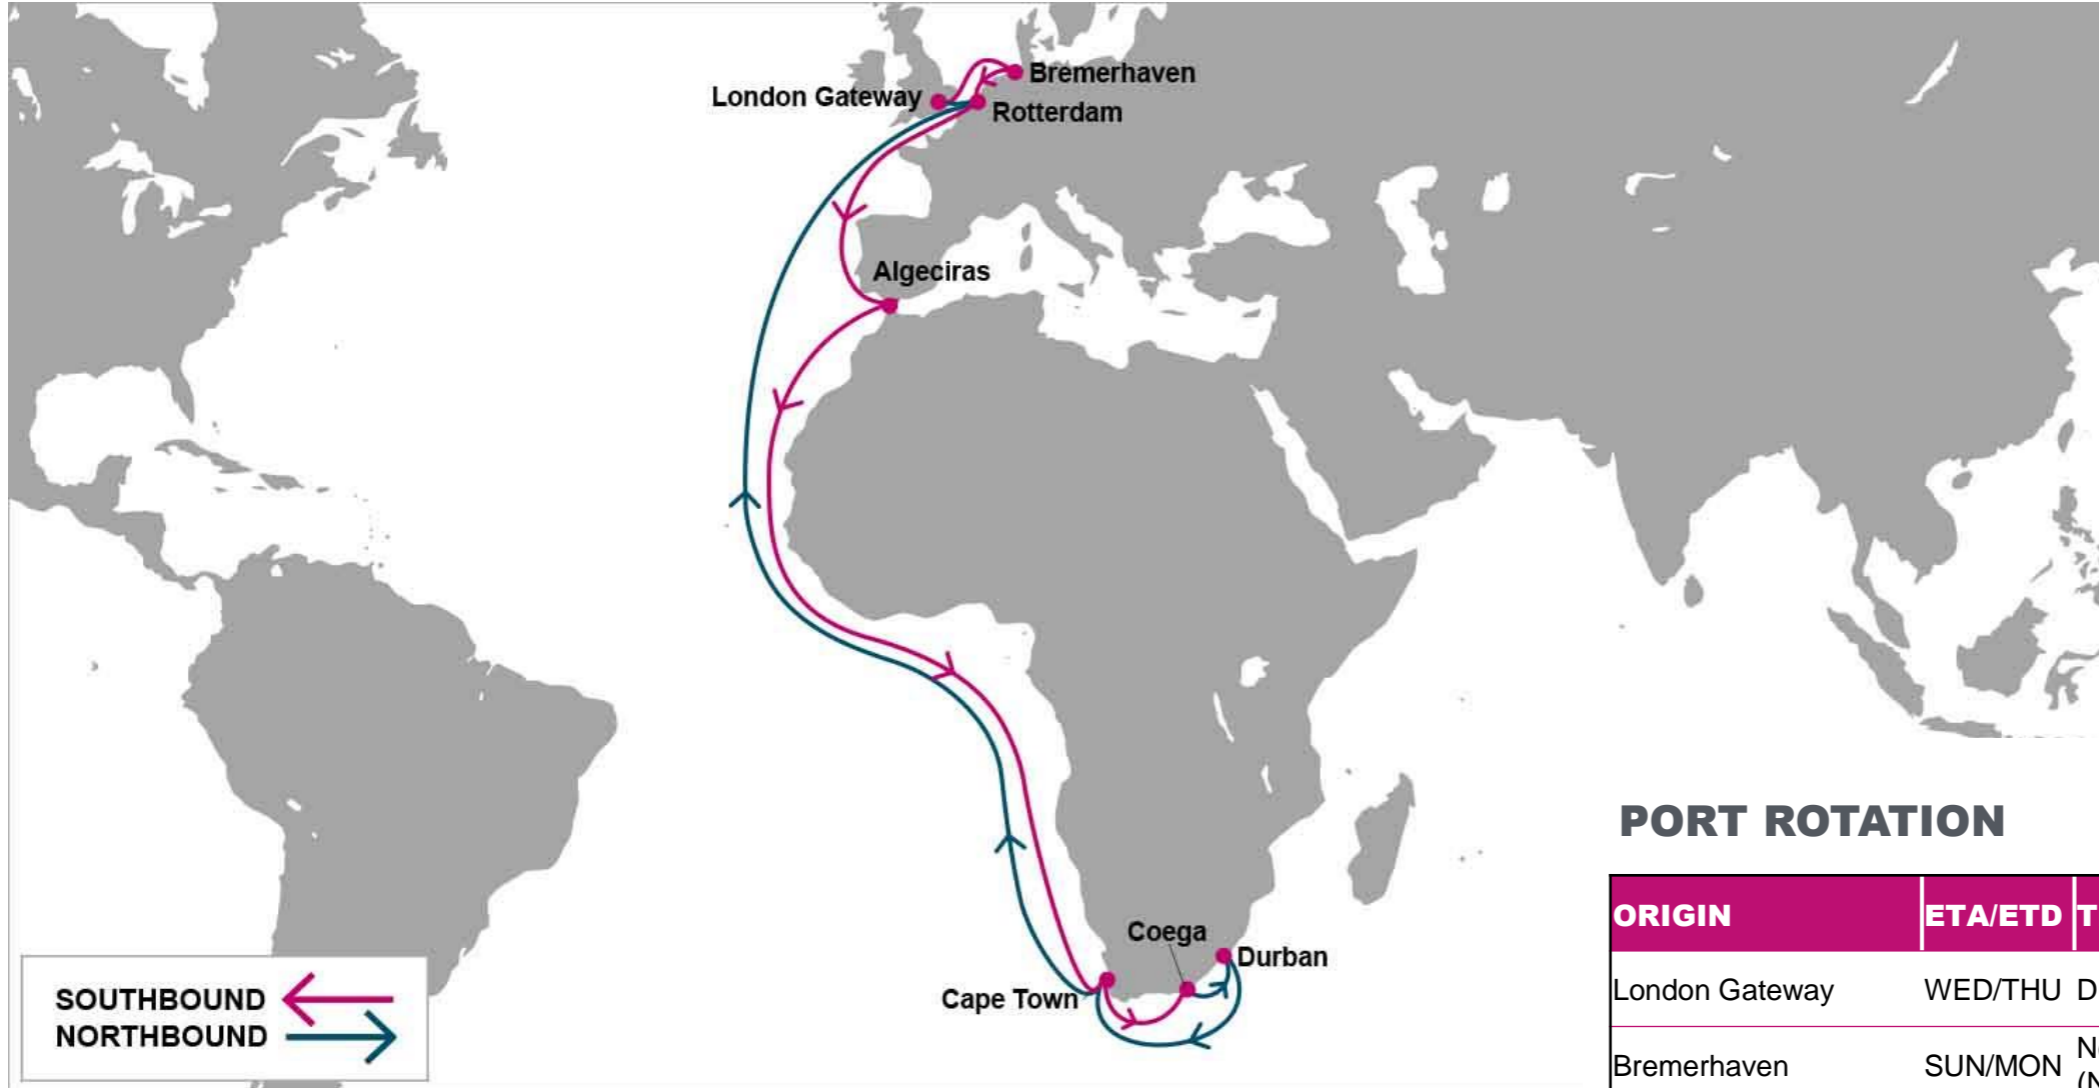

KEY TRANSIT TABLE - UNLOCODE PORT NAME & COUNTRY NAME

ALG: Algeciras, Spain | **TNG:** Tangier, Morocco | **COO:** Cotonou, Benin | **APP:** Apapa, Nigeria | **TIP:** Tin Can, Nigeria | **TEM:** Tema, Ghana

S/B	TEM	ABJ	N/B	TEM	ABJ	TNG
TNG	9	13	TEM		3	11
			ABJ			7

KEY TRANSIT TABLE - UNLOCODE PORT NAME & COUNTRY NAME

TNG: Tangier, Morocco | **TEM:** Tema, Ghana | **ABJ:** Abidjan, Côte d'Ivoire

NOTE: Transit times and port rotation are as of now and subject to change

KEY TRANSIT TABLE - UNLOCODE PORT NAME & COUNTRY NAME

TNG: Tangier, Morocco | DKR: Dakar, Senegal

NOTE: Transit times and port rotation are as of now and subject to change

For more information, please click [here](#)

LGP: London Gateway, UK | BRV: Bremerhaven, Germany | RTM: Rotterdam, Netherland | ALG: Algeciras, Spain | CPT: Cape Town, South Africa | ZBA: Ngqura, South Africa | DUR: Durban, South Africa

NOTE: Transit times and port rotation are as of now and subject to change