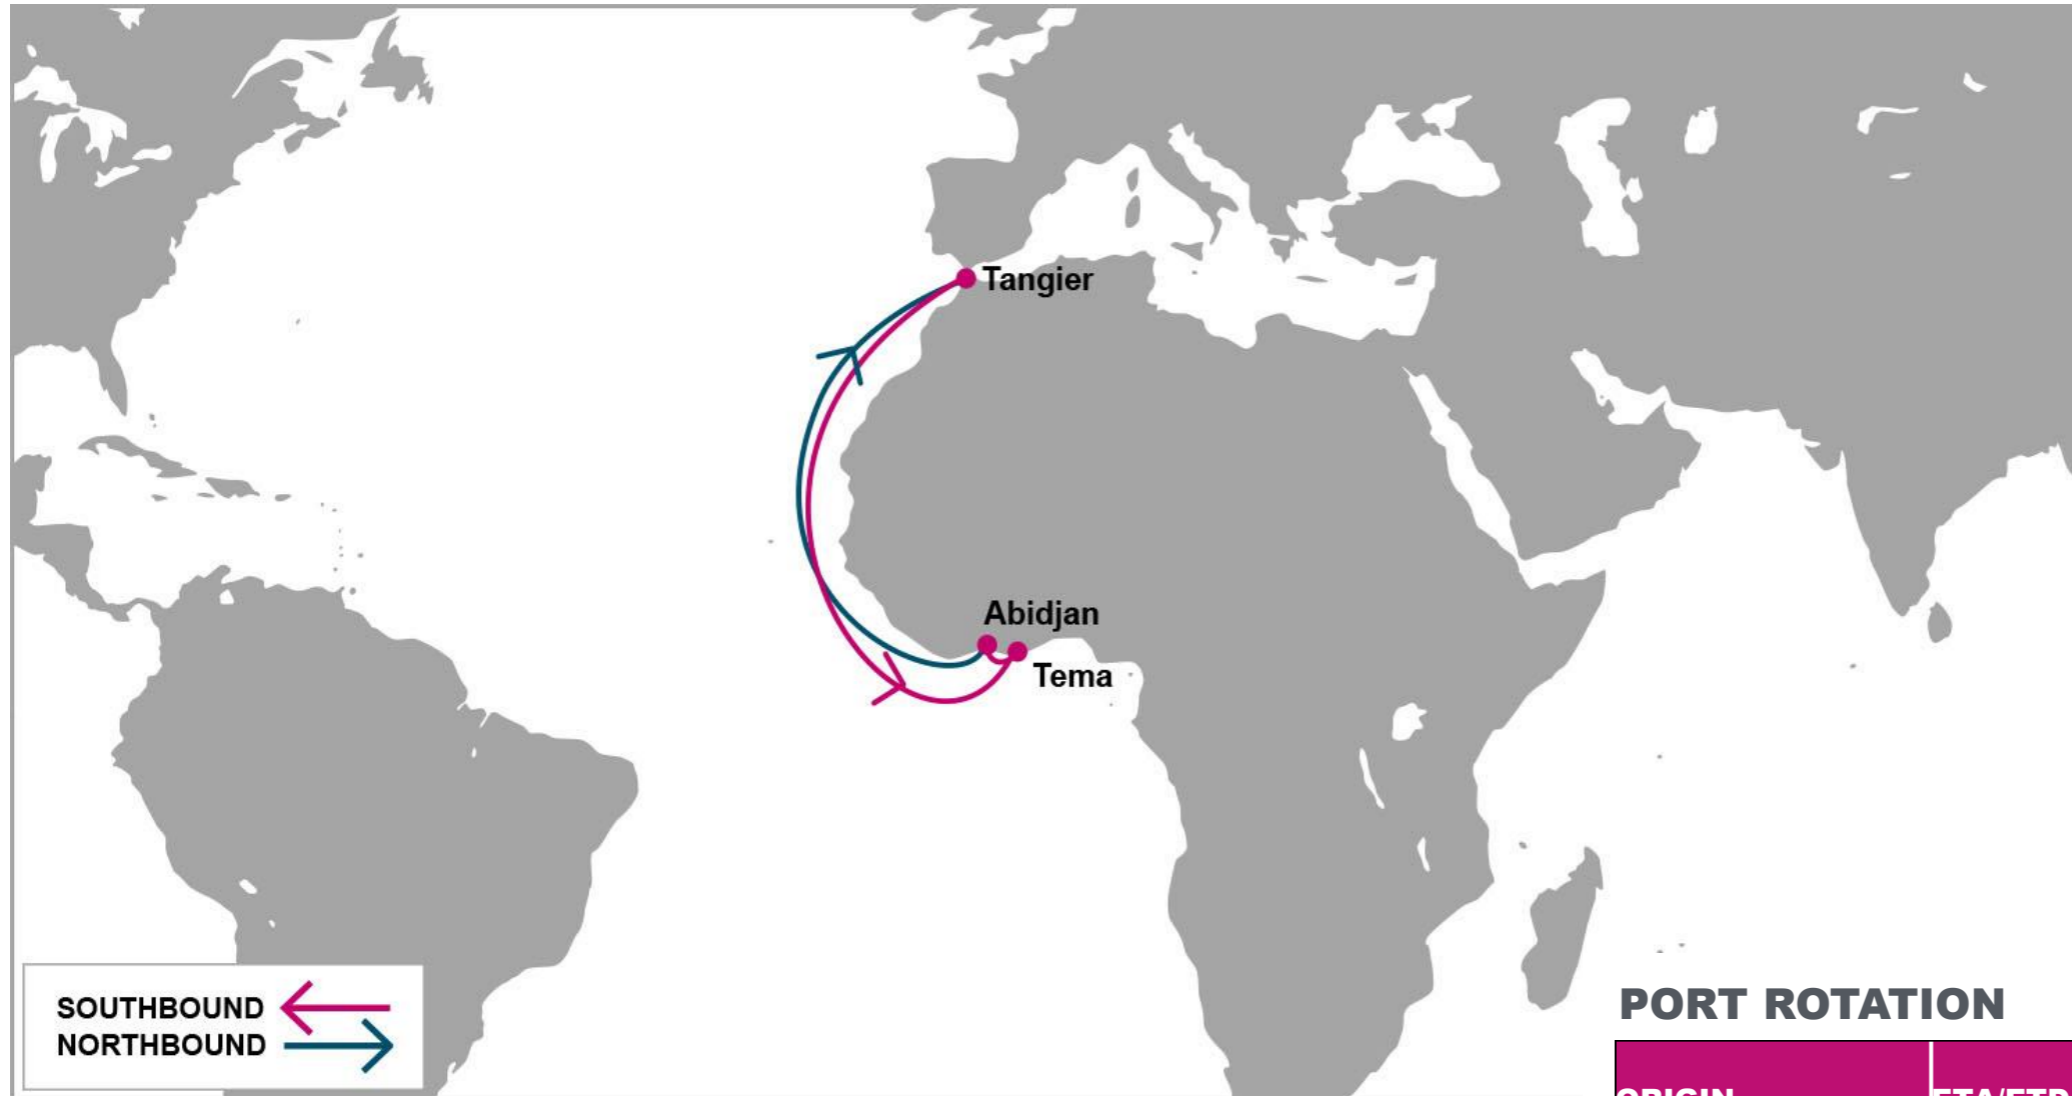

For more information, please click [here](#)

PORT ROTATION

(Terminals are subject to change)

ORIGIN	ETA/ETD	TERMINAL
Tangier	WED/THU	Eurogate
Tema	SAT/SUN	Meridian Port Services Ltd (MPS)
Abidjan	WED/THU	Abidjan Container Terminiinal
Tangier	THU/THU	Eurogate
Turnaround days: 35		

S/B	TEM	ABJ	N/B	TEM	ABJ	TNG
TNG	9	13	TEM		3	11
			ABJ			7

KEY TRANSIT TABLE - UNLOCODE PORT NAME & COUNTRY NAME

TNG: Tangier, Morocco | **TEM:** Tema, Ghana | **ABJ:** Abidjan, Côte d'Ivoire

NOTE: Transit times and port rotation are as of now and subject to change