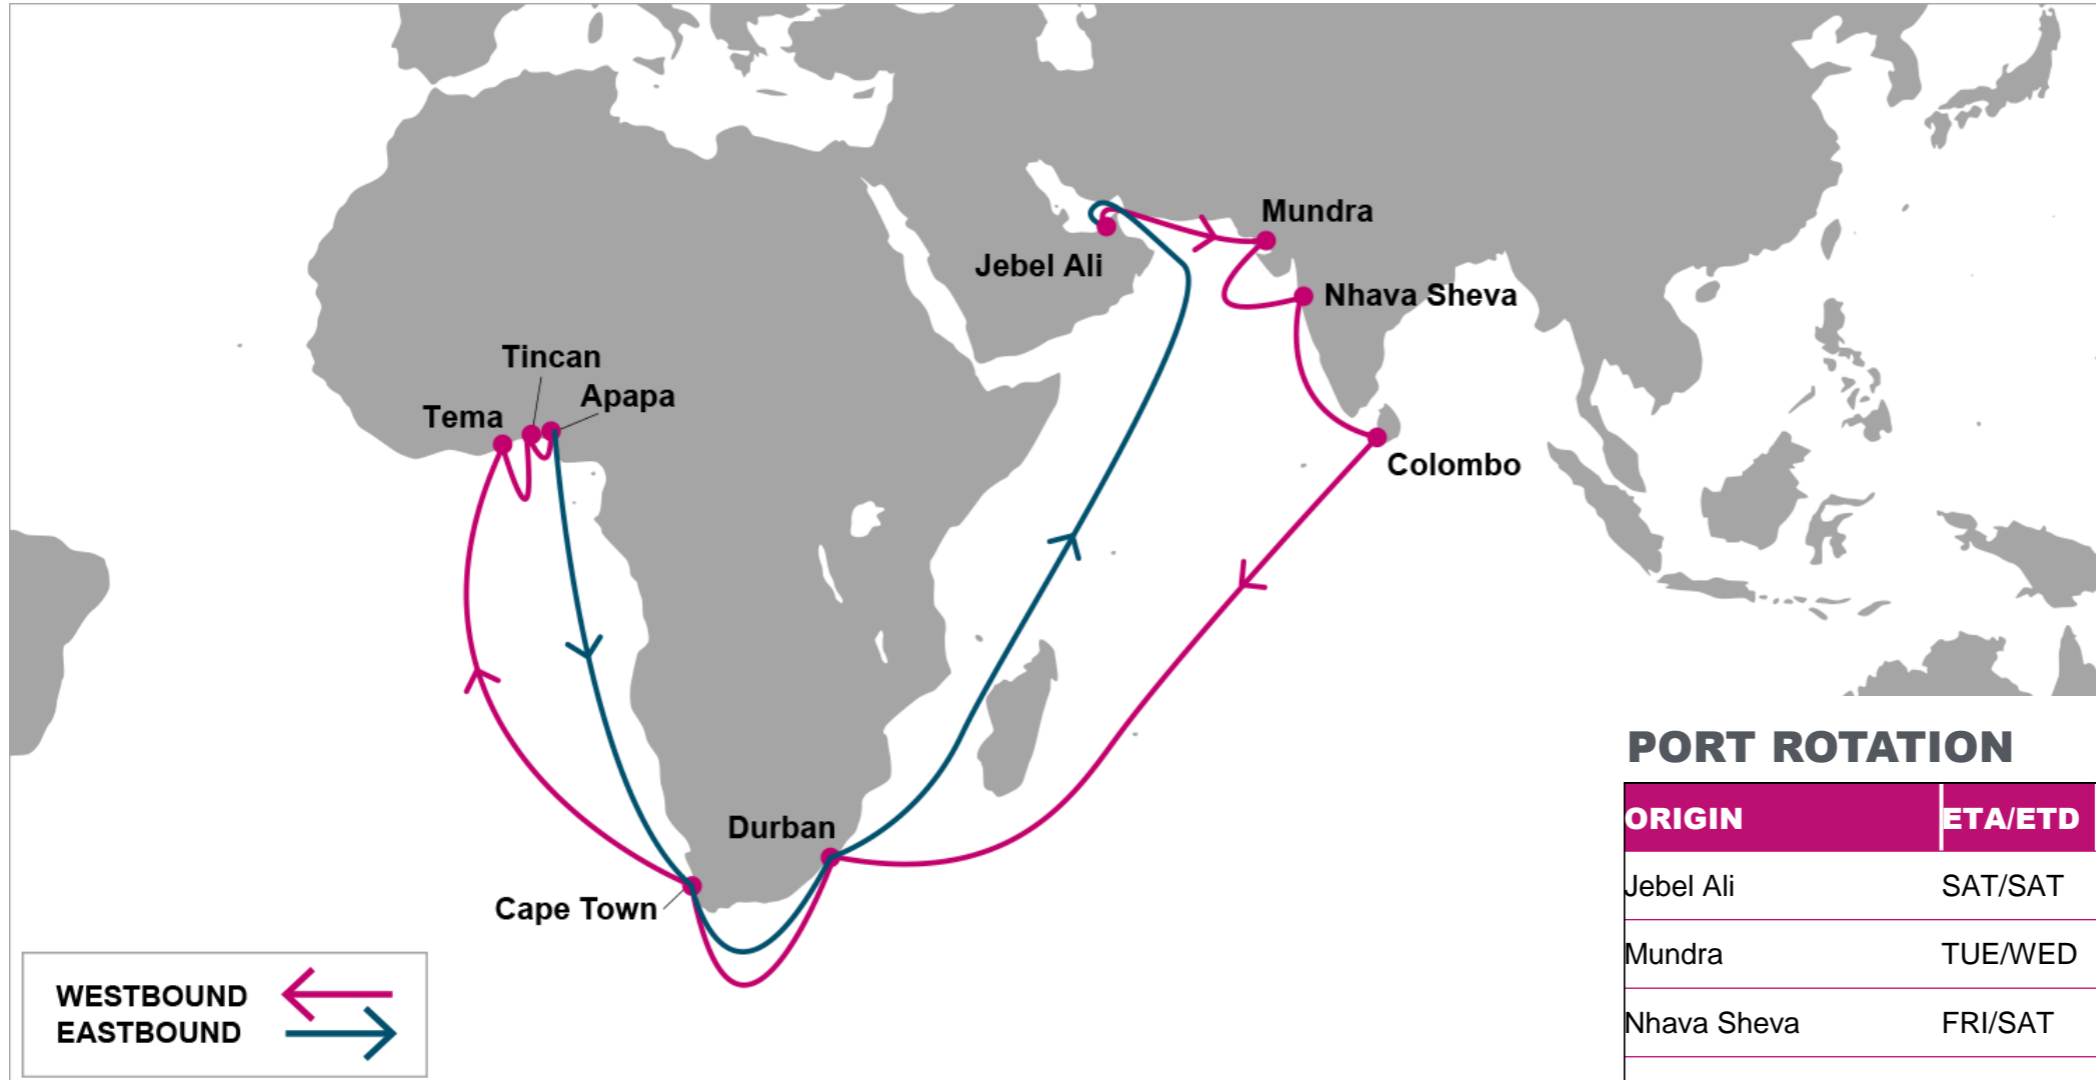

For more information, please click [here](#)

PORT ROTATION

(Terminals are subject to change)

ORIGIN	ETA/ETD	TERMINAL
Jebel Ali	SAT/SAT	DPW T3
Mundra	TUE/WED	Adani
Nhava Sheva	FRI/SAT	NSICT
Colombo	TUE/WED	SAGT
Durban	SAT/MON	Durban Container Terminal
Cape Town	WED/THU	Transnet Cape Town Terminal
Tema	FRI/SAT	MPS – Terminal 3
Tin Can	SUN/MON	Tin Can Island Contr Tml
Apapa	MON/TUE	Apapa Terminals
Cape Town	WED/THU	Transnet Cape Town Terminal
Durban	SUN/MON	Durban Container Terminal
Jebel Ali	SAT	DPW T3
Turnaround days: 70		

W/B	DUR	CPT	TEM	TIN	APP	E/B	CPT	DUR	JEA	MUN	NSA
JEA	21	25	34	35	37	TEM	16	19	35	38	41
MUN	17	21	30	32	33	TIN	14	17	33	36	39
NSA	14	18	27	29	30	APP	8	11	25	28	31
CMB	10	14	23	25	26	CPT		1	16	19	22
DUR			11	13	14	DUR			12	15	18
CPT			8	10	11						

KEY TRANSIT TABLE - UNLOCODE PORT NAME & COUNTRY NAME

JEA: Jebel Ali, UAE | MUN: Mundra, India | NSA: Nhava Sheva, India | CMB: Colombo, Sri Lanka | DUR: Durban, South Africa | CPT: Cape Town, South Africa | TEM: Tema, Ghana | TIN: Tin Can, Nigeria | APP: Apapa, Nigeria

NOTE: Transit times and port rotation are as of now and subject to change