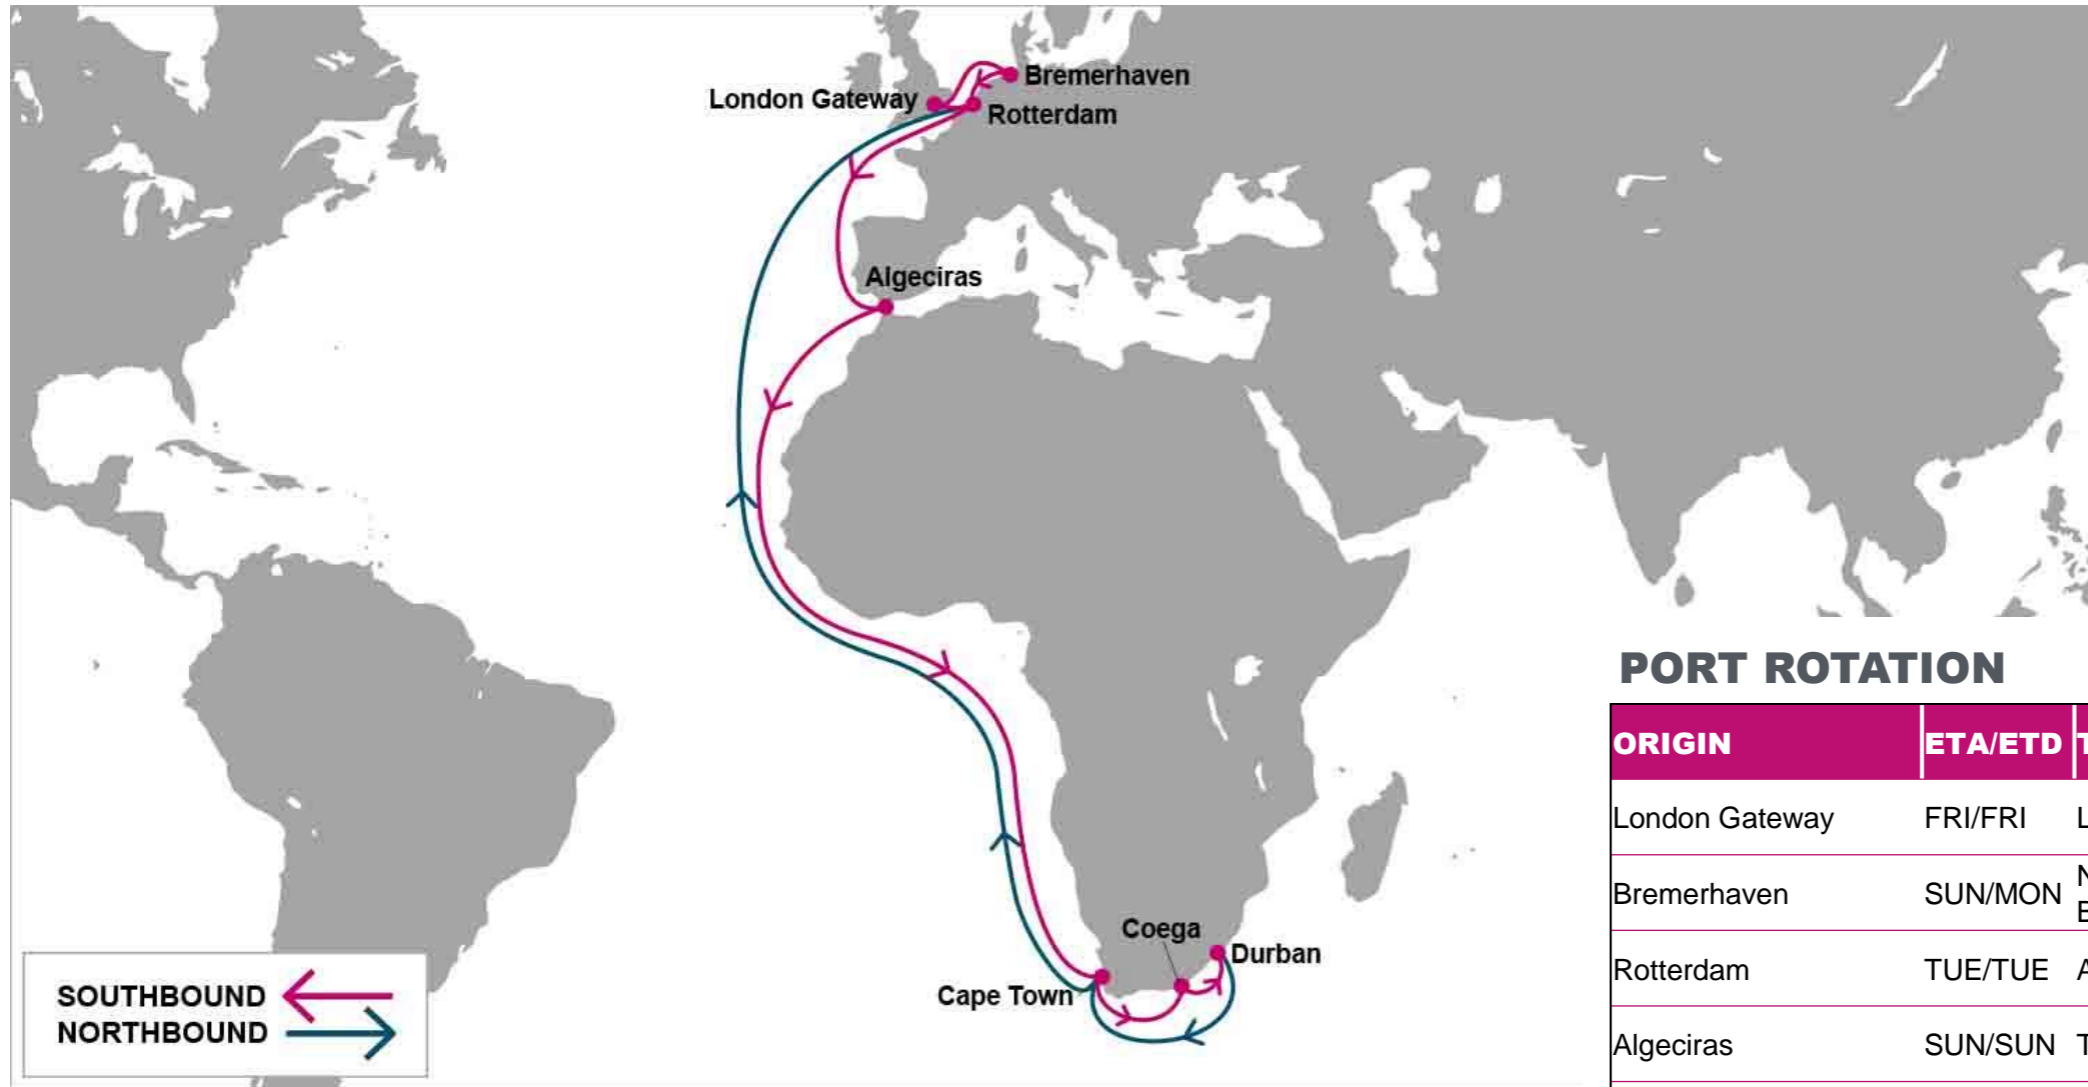

KEY TRANSIT TABLE - UNLOCODE PORT NAME & COUNTRY NAME

ALG: Algeciras, Spain | **TNG:** Tangier, Morocco | **COO:** Cotonou, Benin | **APP:** Apapa, Nigeria | **TIP:** Tin Can, Nigeria | **TEM:** Tema, Ghana

S/B	TEM	ABJ	N/B	TEM	ABJ	TNG
TNG	9	13	TEM		3	11
			ABJ			7

KEY TRANSIT TABLE - UNLOCODE PORT NAME & COUNTRY NAME

TNG: Tangier, Morocco | **TEM:** Tema, Ghana | **ABJ:** Abidjan, Côte d'Ivoire

NOTE: Transit times and port rotation are as of now and subject to change

For more information, please click [here](#)

S/B	DKR	N/B	TNG
TNG	7	DKR	6

PORT ROTATION

(Terminals are subject to change)

ORIGIN	ETA/ETD	TERMINAL
Tangier	MON/MON	Eurogate
Dakar	MON/TUE	DP World Dakar
Tangier	MON/MON	Eurogate
Turnaround days: 28		

KEY TRANSIT TABLE - UNLOCODE PORT NAME & COUNTRY NAME

TNG: Tangier, Morocco | DKR: Dakar, Senegal

NOTE: Transit times and port rotation are as of now and subject to change

For more information, please click [here](#)