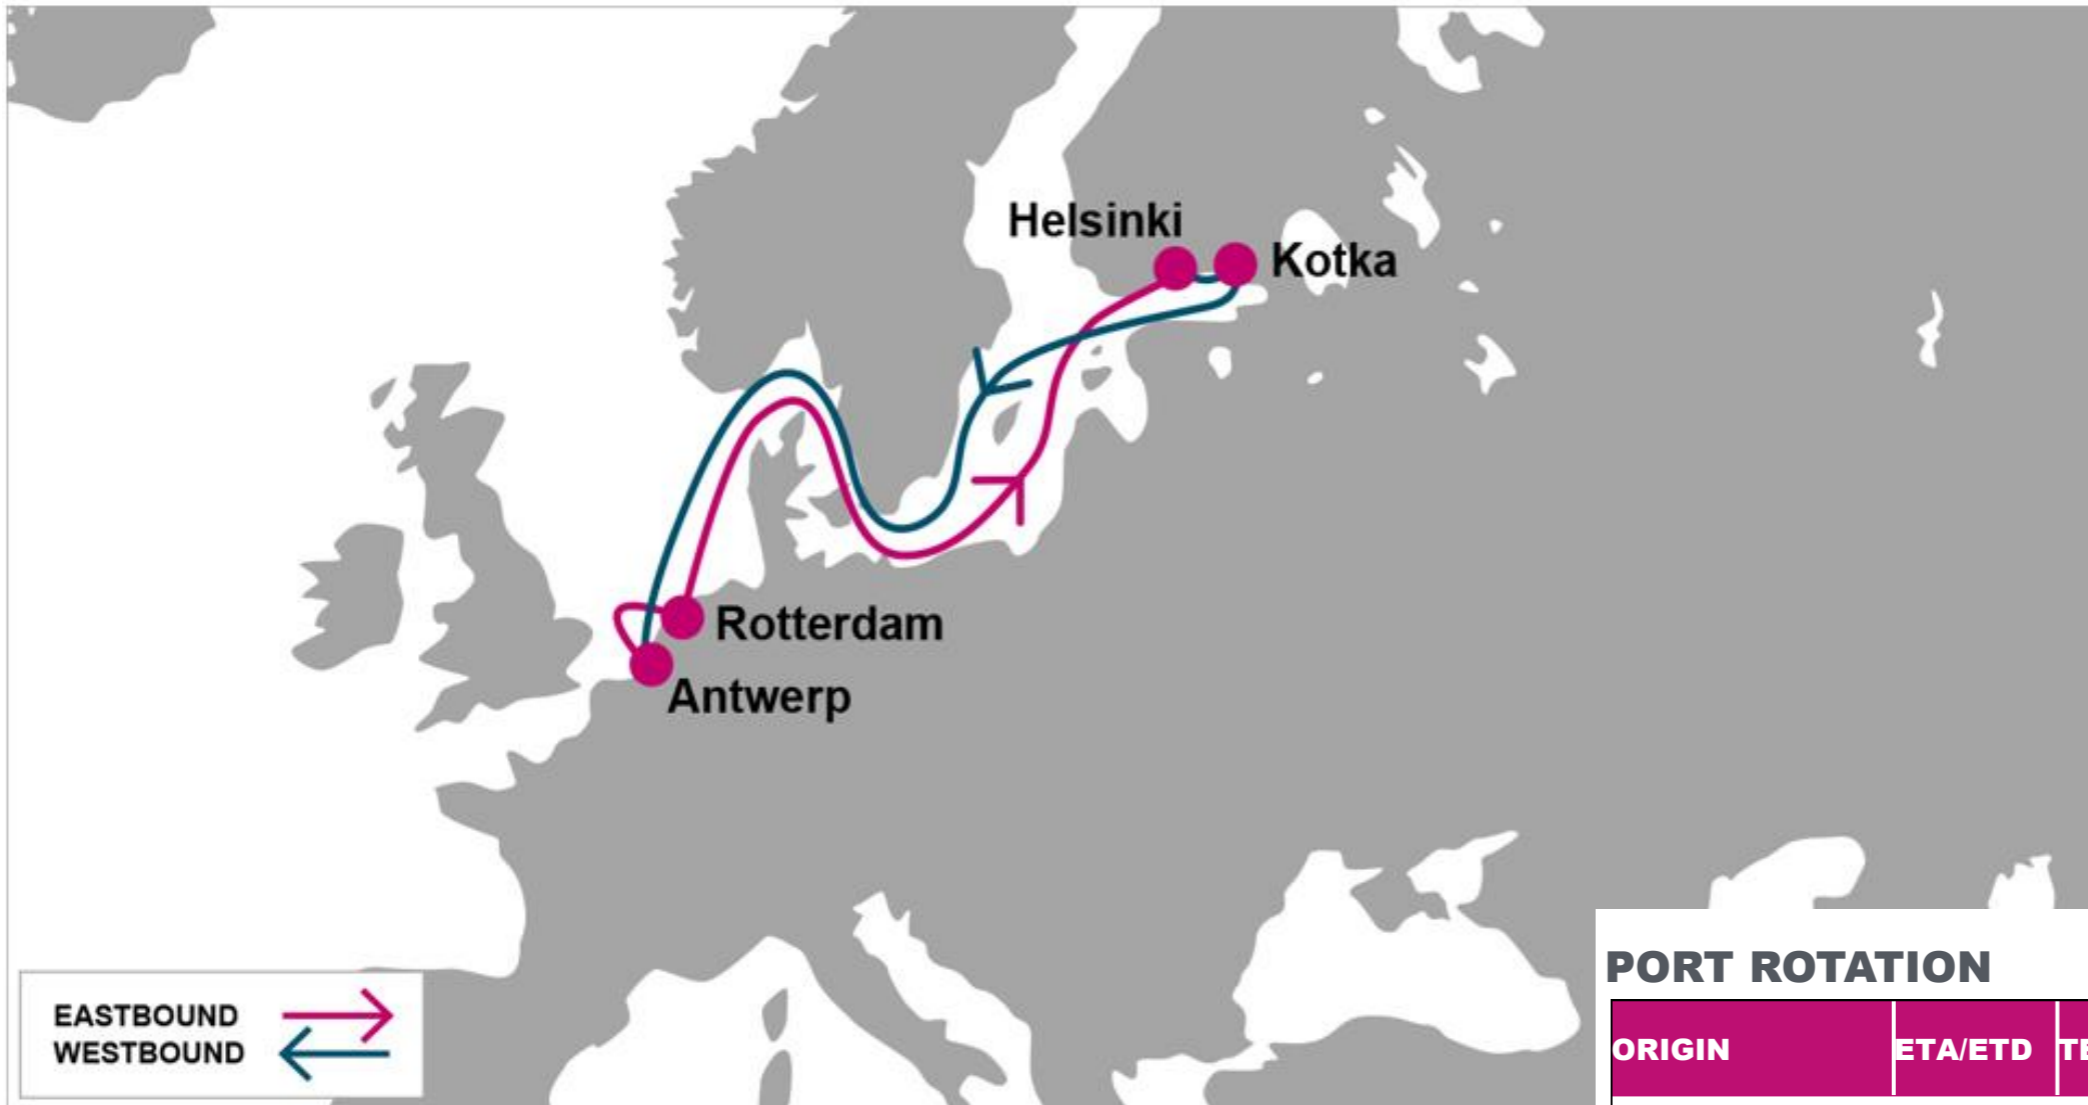

For more information, please click [here](#)

EASTBOUND
WESTBOUND

PORT ROTATION

(Terminals are subject to change)

ORIGIN	ETA/ETD	TERMINAL
Antwerp	TUE/WED	PSA 913
Rotterdam	THU/FRI	ECT Delta Terminal
Helsinki	MON/TUE	Vuosaari - Finnsteve
Kotka	WED/THU	Mussalo Terminal
Antwerp	MON/TUE	PSA 913

FM/TO	HEL	KTK	FM/TO	ANR
ANR	5	7	HEL	6
RTM	3	5	KTK	4

HAM: Hamburg, Denmark | **GDY:** Gdynia, Poland | **TLL:** Muuga, Estonia | **RAU:** Rauma, Finland | **KLJ:** Klaipeda, Lithuania

KEY TRANSIT TABLE - UNLOCODE PORT NAME & COUNTRY NAME

ANR: Antwerp, Belgium | RTM: Rotterdam, Netherland | HEL: Helsinki, Finland | KTK: Kotka, Finland

NOTE: Transit times and port rotation are as of now and subject to change