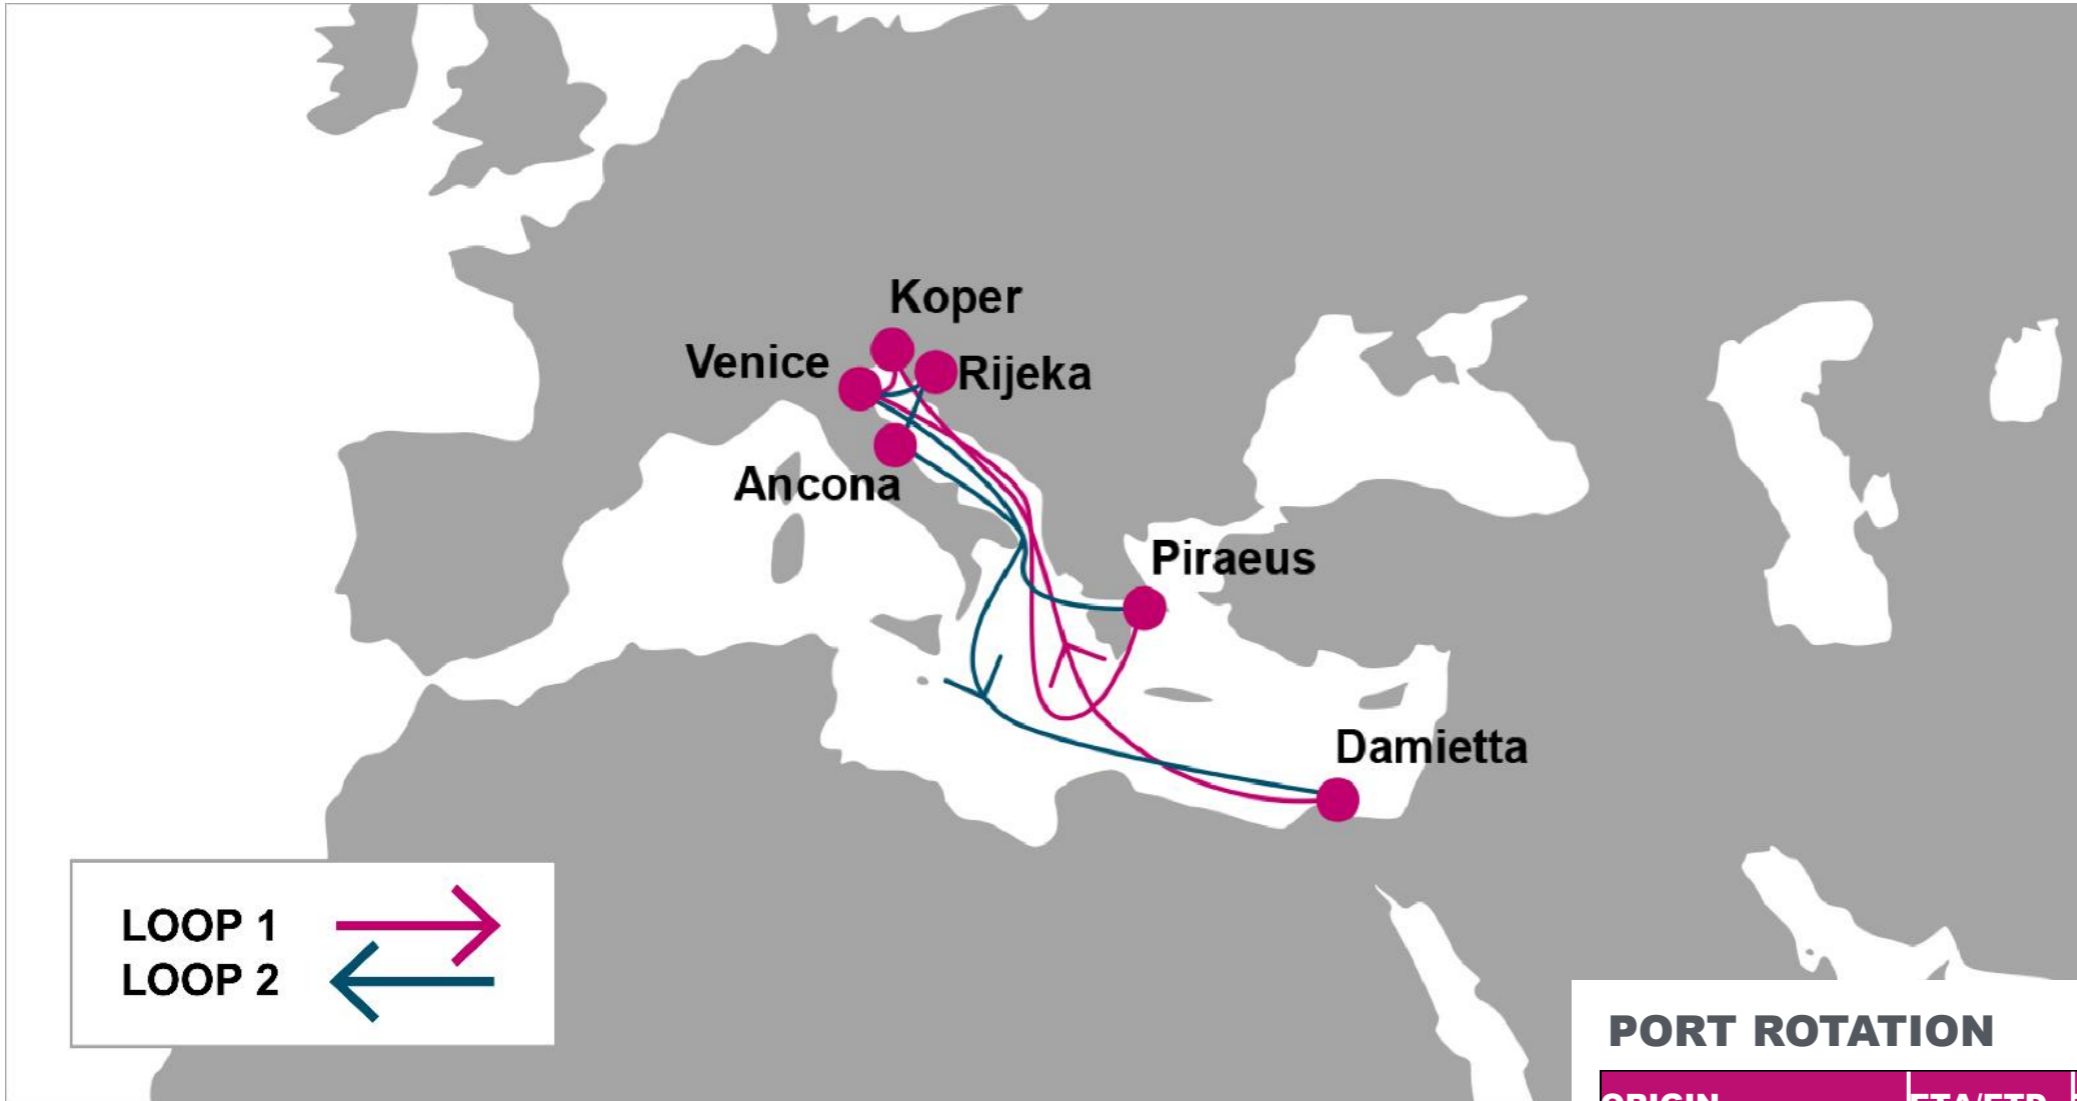

For more information, please click [here](#)

PORT ROTATION

(Terminals are subject to change)

ORIGIN	ETA/ETD	TERMINAL
Damietta	SUN/MON	Damietta Container Handling Cargo
Koper	FRI/FRI	Luka Koper
Venice	SAT/SAT	Vecon S.P.A (Venice Container Terminal)
Piraeus	TUE/WED	Piraeus Container Terminal
Rijeka	SUN/SUN	Adriatic Gate Container Terminal
Venice	MON/MON	Vecon S.P.A (Venice Container Terminal)
Ancona	TUE/TUE	Adriatic Servive Enterprise
Damietta	SUN/MON	Damietta Container Handling Cargo

FM/TO	KOP	VCE	FM/TO	RJK	VCE	AOI
DAM	4	5	PIR	4	5	6
FM/TO	PIR		FM/TO	DAM		
KOP	4		RJK	7		
VCE	3		VCE	6		
			AOI	5		

KEY TRANSIT TABLE - UNLOCODE PORT NAME & COUNTRY NAME

KOP: Koper, Slovenia | **RJK:** Rijeka, Croatia | **VCE:** Venice, Italy | **PIR:** Piraeus, Greece | **DAM:** Damietta, Egypt | **ANC:** Ancona, Italy

NOTE: Transit times and port rotation are as of now and subject to change