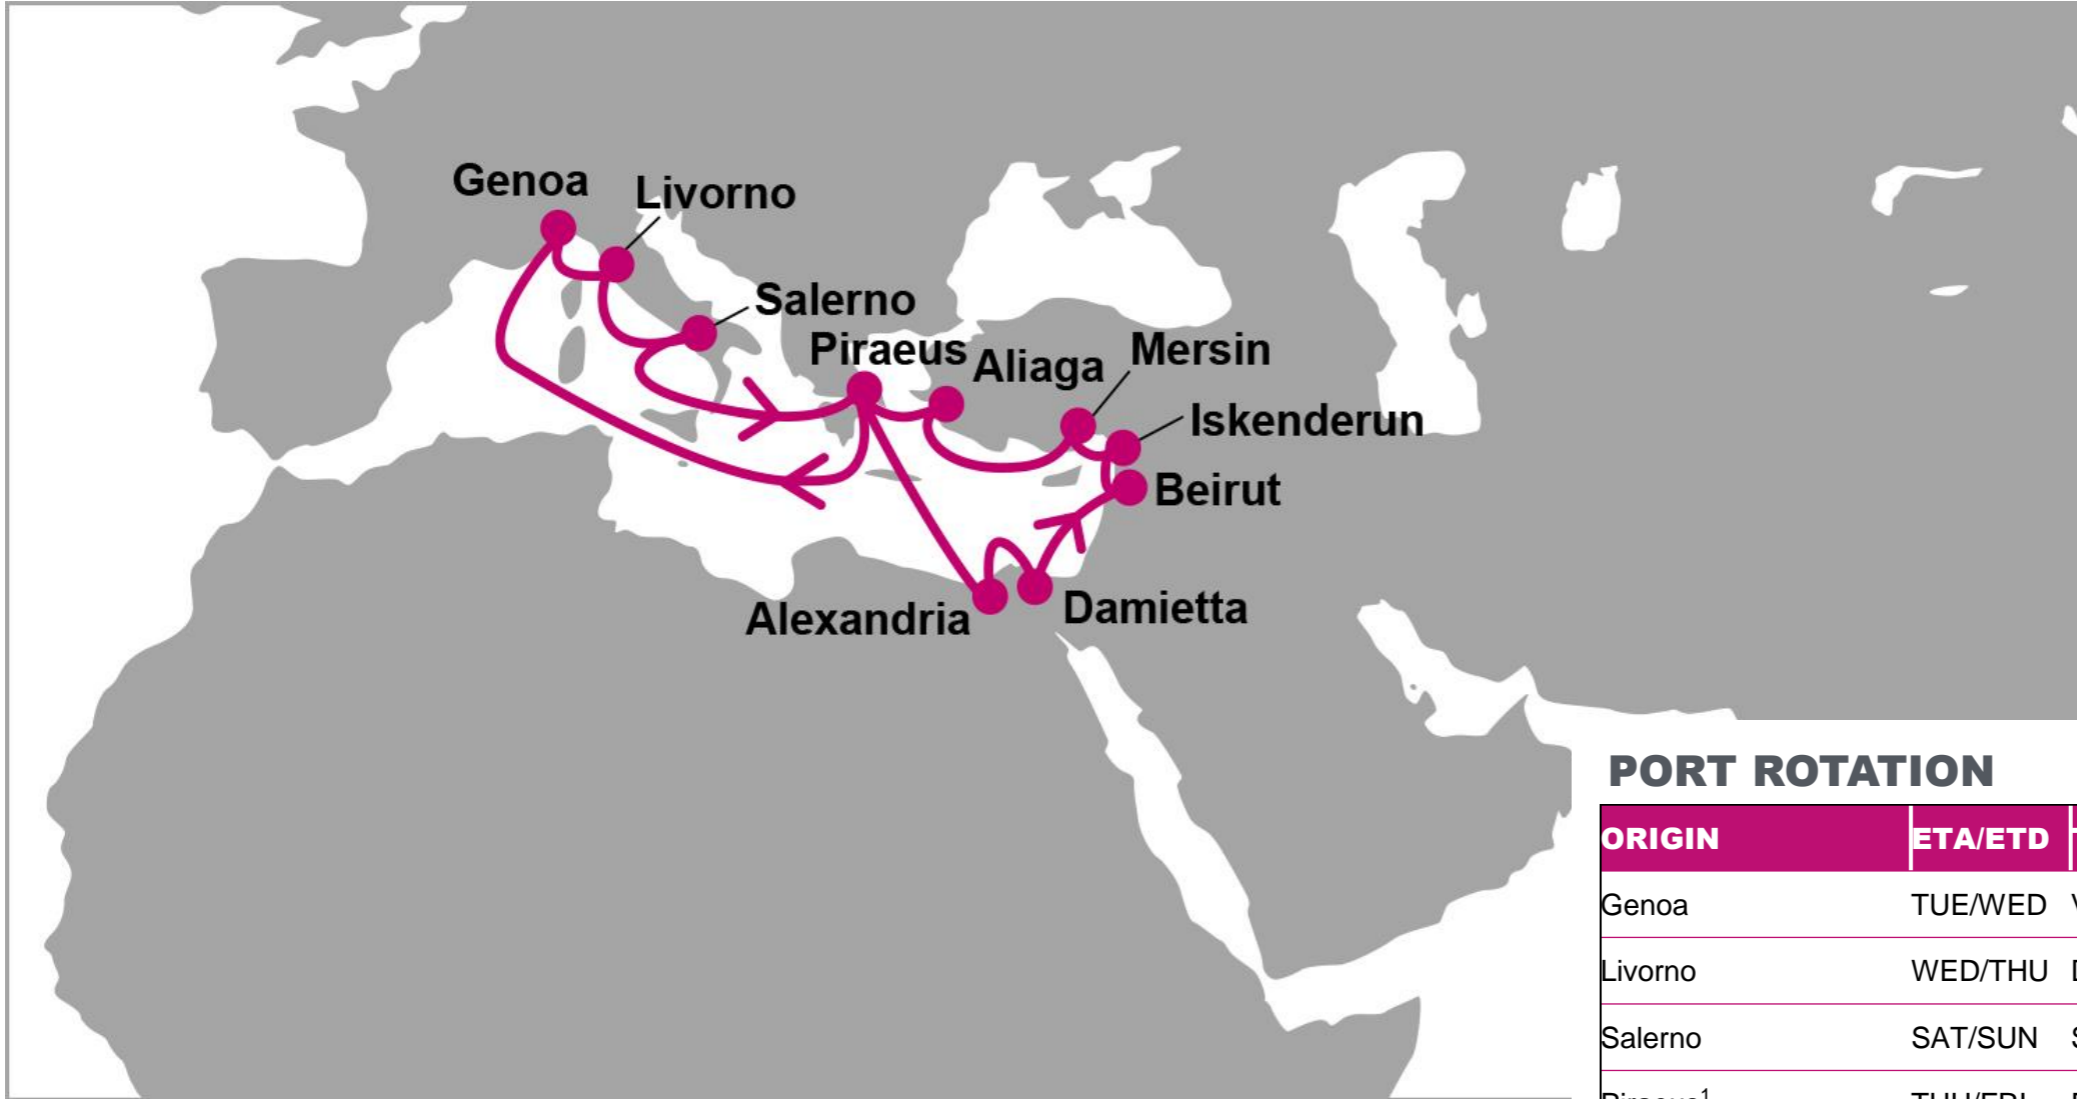

For more information, please click [here](#)

PORT ROTATION

(Terminals are subject to change)

ORIGIN	ETA/ETD	TERMINAL
Genoa	TUE/WED	Voltri Terminal
Livorno	WED/THU	Darsena Terminal
Salerno	SAT/SUN	Salerno Cont Terminal
Piraeus¹	THU/FRI	PCT
Alexandria	SUN/MON	Old Port
Damietta	TUE/THU	Damietta Port Authority
Beirut	THU/SAT	Beirut Cont Terminal
Iskenderun	SAT/SUN	Limakport ISK
Mersin	SUN/MON	MER International Port
Aliaga	WED/THU	TCE EGE
Piraeus²	FRI/SAT	PCT
Genoa	TUE/WED	Voltri Terminal

Turnaround days: 28

FM/TO	ALY	BEY	ISK	MER	ALI	GOA	LIV	SAL	FM/TO	DAM	PIR¹	PIR²
DAM	-	0	2	3	6	12	13	16	BEY	24	-	6
PIR¹	2	6	8	9	12	-	-	-	ISK	23	-	5
PIR²	-	-	-	-	-	3	4	7	MER	22	-	4
									ALI	19	-	1
									GOA	13	8	-
									LIV	12	7	-
									SAL	9	4	-

KEY TRANSIT TABLE - UNLOCODE PORT NAME & COUNTRY NAME

GOA: Genoa, Italy | LIV: Livorno, Italy | SAL: Salerno, Italy | ALY: Alexandria, Egypt | DAM: Damietta, Egypt | BEY: Beirut, Lebanon | ISK: Iskenderun, Turkey | MER: Mersin, Turkey | ALY: Aliaga, Turkey | PIR: Piraeus, Greece |

NOTE: Transit times and port rotation are as of now and subject to change