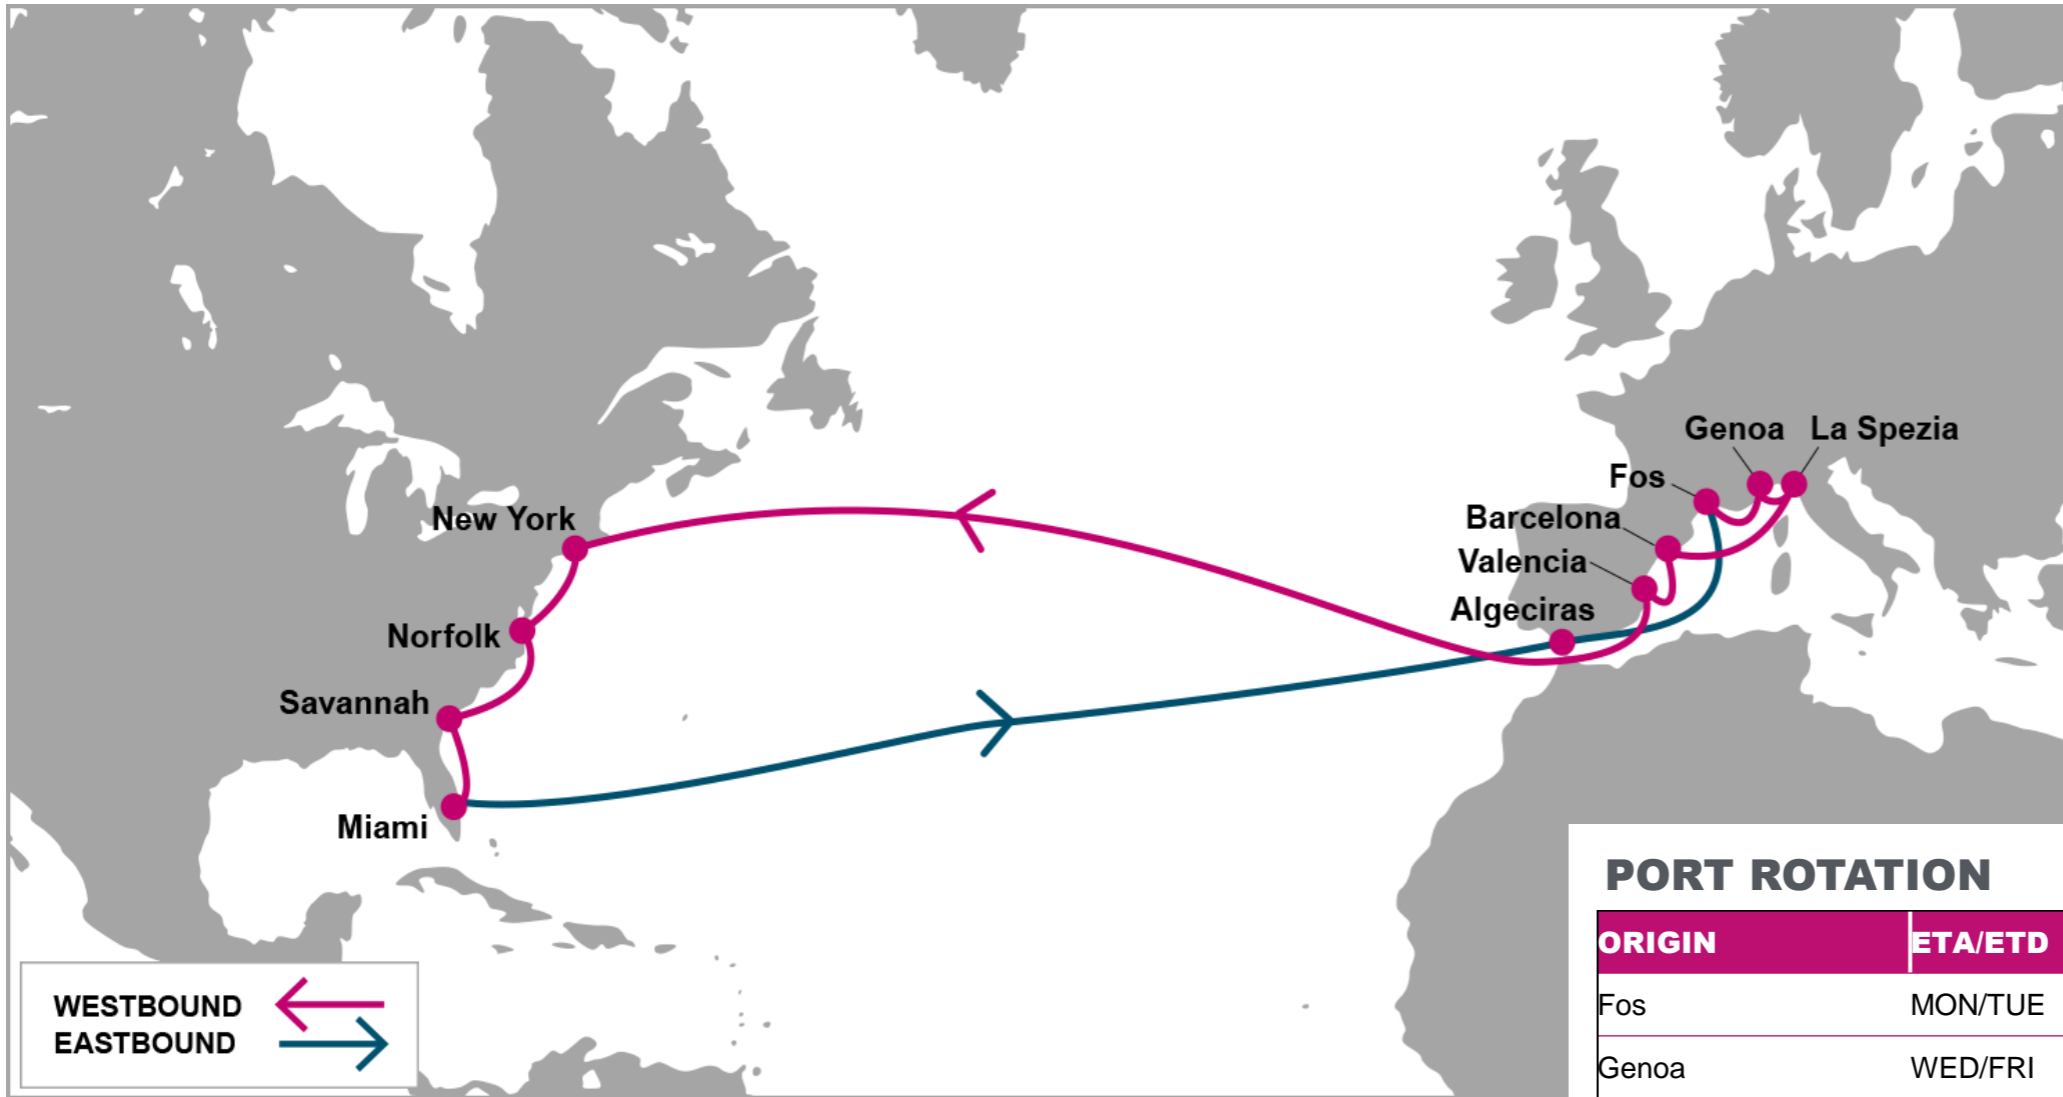

For more information, please click [here](#)

PORT ROTATION

(Terminals are subject to change)

ORIGIN	ETA/ETD	TERMINAL
Fos	MON/TUE	Eurofos
Genoa	WED/FRI	Voltri Terminal Europe
La Spezia	SAT/SUN	La Spezia Container Terminal
Barcelona	TUE/WED	APM Terminals Barcelona
Valencia	WED/THU	Noatum Container Terminal Valencia
New York	SUN/TUE	Maher Terminals
Norfolk	WED/THU	Norfolk International Terminal (NIT)
Savannah	SAT/SUN	Garden City Terminal
Miami	MON/TUE	Port of Miami
Algeciras	FRI/SAT	Total Terminal International Algeciras
Fos	MON/TUE	Eurofos
Turnaround days: 42		

W/B	NYC	ORF	SAV	MIA	E/B	ALG	FOS	GOA	SPE	BCN	VLC
FOS	19	22	25	27	NYC	18	21	22	25	28	29
GOA	16	19	22	24	ORF	16	19	20	23	26	27
SPE	14	17	20	22	SAV	13	16	17	20	23	24
BCN	11	14	17	19	MIA	11	14	15	18	21	22
VLC	10	13	16	18							

KEY TRANSIT TABLE - UNLOCODE PORT NAME & COUNTRY NAME

FOS: Fos, France | GOA: Genoa, Italy | SPE: La Spezia, Italy | BCN: Barcelona, Spain | VLC: Valencia, Spain | NYC: New York, USA | ORF: Norfolk, USA | SAV: Savannah, USA | MIA: Miami, USA | ALG: Algeciras, Spain

NOTE: Transit times and port rotation are as of now and subject to change