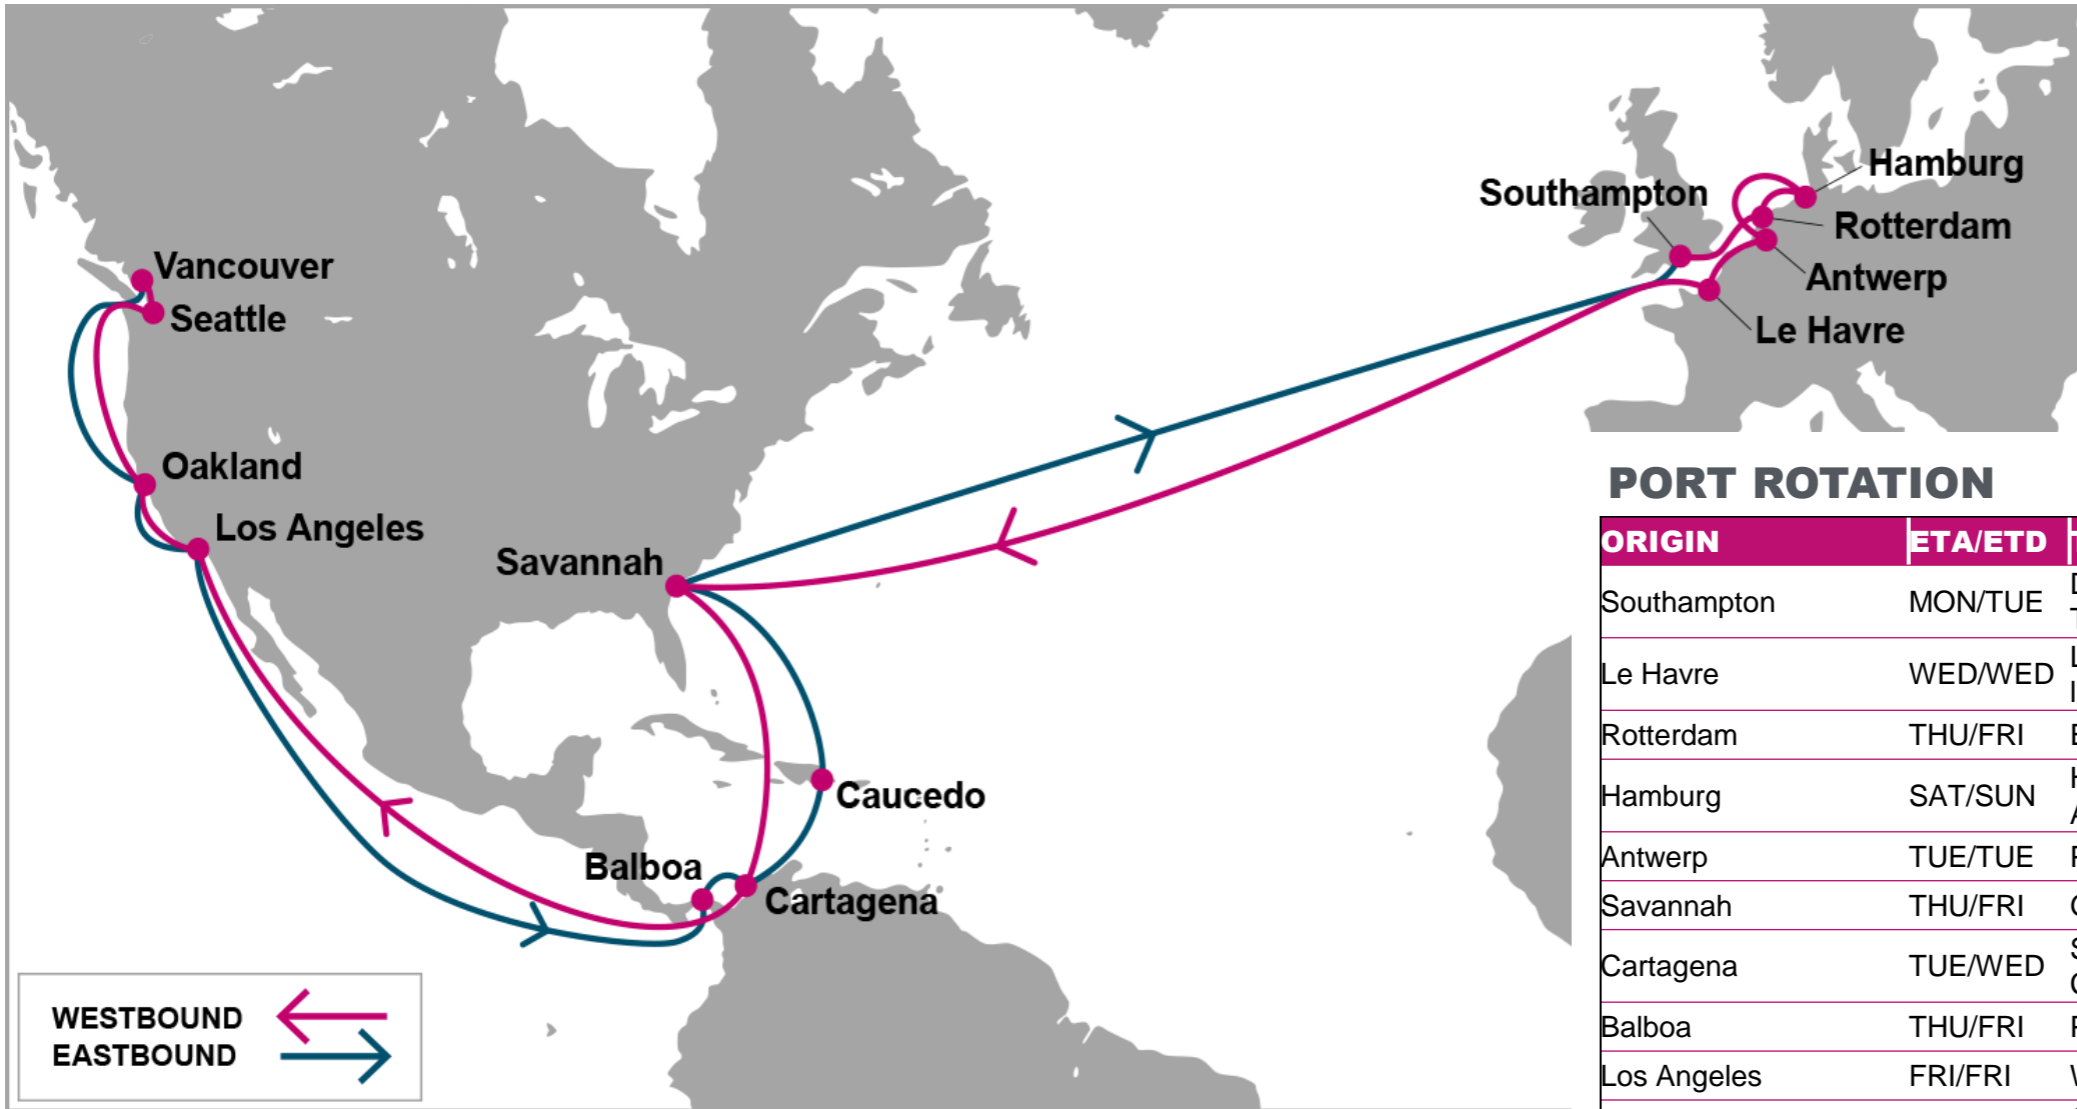

For more information, please click [here](#)

PORT ROTATION

(Terminals are subject to change)

ORIGIN	ETA/ETD	TERMINAL
Southampton	MON/TUE	DP World Southampton Container Terminal
Le Havre	WED/WED	Le Havre North Terminals-Quais de l'Atlantique
Rotterdam	THU/FRI	ECT Delta Terminals
Hamburg	SAT/SUN	HHLA Container Terminal Altenwerder
Antwerp	TUE/TUE	PSA Antwerp
Savannah	THU/FRI	Garden City Terminal
Cartagena	TUE/WED	SPRC Sociedade Portuaria de Cartagena
Balboa	THU/FRI	Panama Ports Company
Los Angeles	FRI/FRI	West Basin Container Terminal
Oakland	SUN/MON	Oakland International container Terminal
Seattle	THU/FRI	T18 -SSA MARINE TERMINAL
Vancouver	SAT/SAT	Fraser Surrey Docks (FSD)
Oakland	TUE/TUE	Oakland International container Terminal
Long Beach	WED/THU	International Transportation Services
Balboa	SAT/SAT	Panama Ports Company
Cartagena	TUE/TUE	SPRC Sociedade Portuaria de Cartagena
Caucedo	THU/FRI	DPW Caucedo Terminal
Savannah	TUE/WED	Garden City Terminal
Southampton	MON/TUE	DP World Southampton Container Terminal

Turnaround days: 77

W/B	SAV	CTG	BLB	LAX	OAK	SEA	VAN	E/B	BLB	CTG	CAU	SAV	SOU	LEH	RTM	HAM	ANR
SOU	16	21	23	31	33	37	39	SEA	15	18	20	25	38	40	41	43	46
LEH	15	20	22	30	32	36	38	VAN	14	17	19	24	37	39	40	42	45
RTM	13	18	20	28	30	34	36	OAK	11	14	16	21	34	36	37	39	42
HAM	11	16	18	26	28	32	34	LGB	9	12	14	19	32	34	35	37	40
ANR	9	14	16	24	26	30	32	BLB		3	5	10	23	25	26	28	31
								CTG			2	7	20	22	23	25	28
								CAU				4	17	19	20	22	25
								SAV					12	14	15	17	20

KEY TRANSIT TABLE - UNLOCODE PORT NAME & COUNTRY NAME

SOU: Southampton, UK | RTM: Rotterdam, Netherland | HAM: Hamburg, Germany | ANR: Antwerp, Belgium | LEH: Le Havre, France | SEA: Seattle, USA | VAN: Vancouver, Canada | OAK: Oakland, USA | LAX: Los Angeles, USA | LGB: Long Beach, USA | BLB: Balboa, Panama | CTG: Cartagena, Colombia | CAU: Caucedo, Dominican Republic | SAV: Savannah, USA

NOTE: Transit times and port rotation are as of now and subject to change