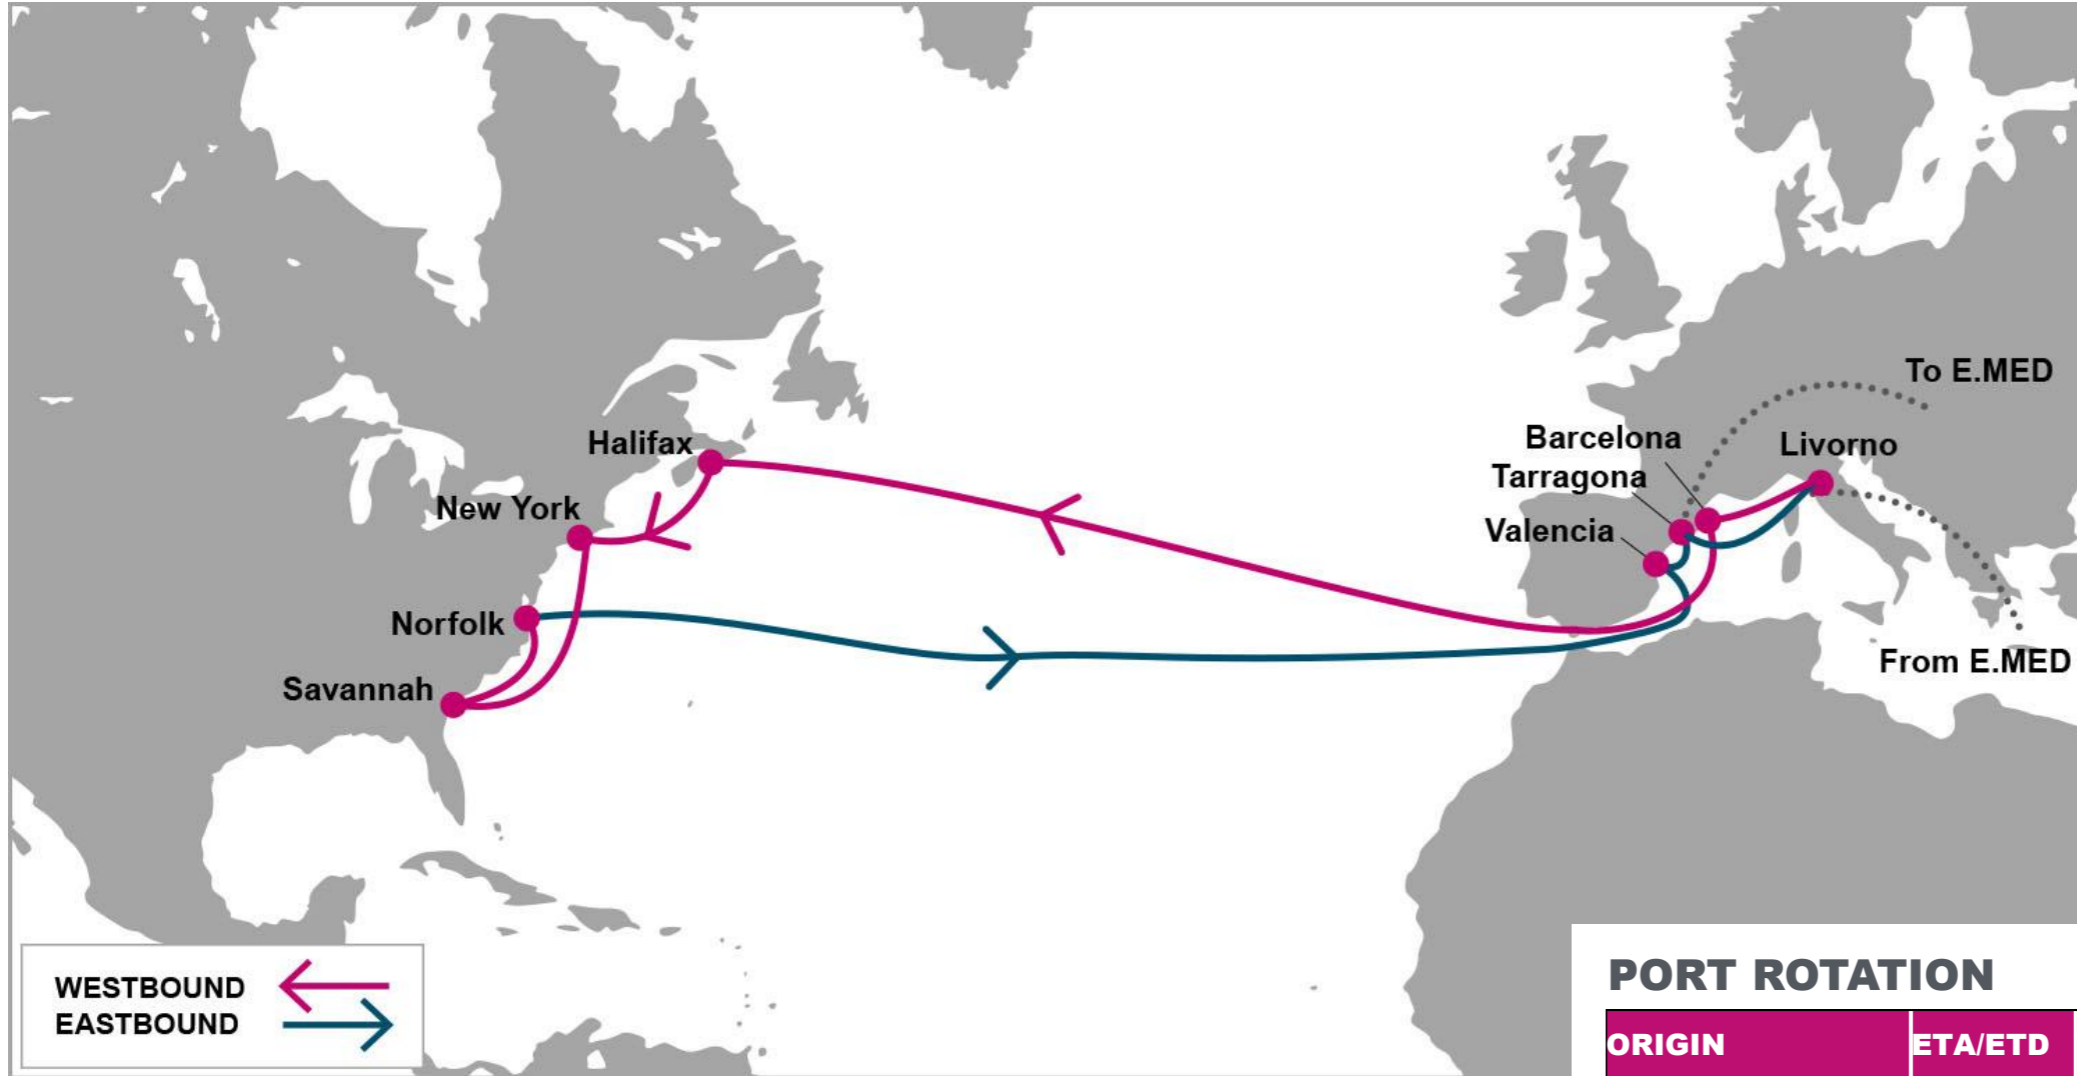

For more information, please click [here](#)

WESTBOUND ←
EASTBOUND →

PORT ROTATION

(Terminals are subject to change)

ORIGIN	ETA/ETD	TERMINAL
Livorno	FRI/SAT	TDT Terminal Darsena Toscana SRL
Barcelona	MON/TUE	APM Terminals Barcelona
Halifax	FRI/FRI	Halterm - Halifax
New York	SUN/MON	Maher Terminals
Savannah	WED/THU	Garden City Terminal
Norfolk	SAT/SAT	Norfolk International Terminal (NIT)
Valencia	SAT/SUN	TCV Stevedoring Company SA
Tarragona	MON/TUE	DPW Tarragona
Livorno	FRI/SAT	TDT Terminal Darsena Toscana SRL
Turnaround days: 56		

W/B	HFX	NYC	SAV	ORF	E/B	VLC	TRG	LIV
LIV	13	15	18	21	HFX	22	24	42
BCN	10	12	15	18	NYC	19	21	39
					SAV	16	18	36
					ORF	14	16	34

KEY TRANSIT TABLE - UNLOCODE PORT NAME & COUNTRY NAME

FOS: Fos, France | GOA: Genoa, Italy | SPE: La Spezia, Italy | BCN: Barcelona, Spain | VLC: Valencia, Spain | NYC: New York, USA | ORF: Norfolk, USA | SAV: Savannah, USA | MIA: Miami, USA | ALG: Algeciras, Spain

NOTE: Transit times and port rotation are as of now and subject to change