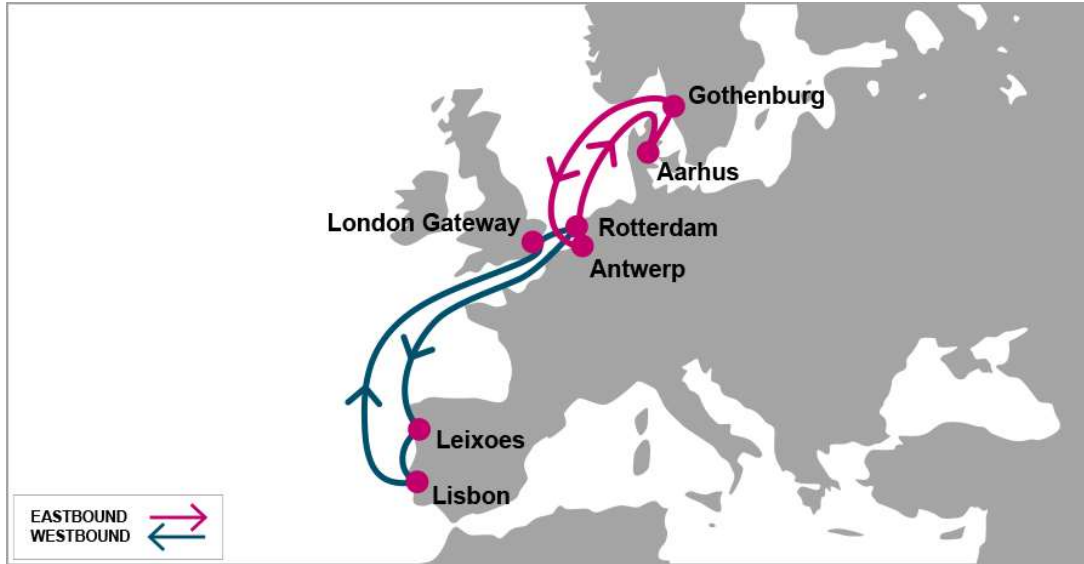

ONE

OCEAN NETWORK EXPRESS

Service Map : Intra Europe

IBESCO: Iberia, Europe, Scandinavia Loop

KEY TRANSIT TABLE

E/B	AAR	GOT	W/B	LEI	LIS
LEI	10	11	AAR	10	12
LIS	8	9	GOT	8	10
LGP	4	5	ANR	5	7
RTM	3	4	RTM	4	6
RTM	2	3	RTM	3	5

KEY TRANSIT TABLE - UNLOCODE PORT NAME & COUNTRY NAME

RTM: Rotterdam, Netherland | GOT: Gothenburg, Sweden | AAR: Aarhus, Denmark | ANR: Antwerp, Belgium | LIS: Lisbon, Portugal | LEI: Leixoes, Portugal | LGP: London Gateway, UK

HAM: Hamburg, Denmark | FRC: Fredericia, Denmark | HEL: Helsingborg, Sweden | OSL: Oslo, Norway | GOT: Gothenburg, Sweden

Last update : 02-Feb-2019

ADX: Adriatic Express

PORT ROTATION

(Terminals are subject to change)

KEY TRANSIT TABLE - UNLOCODE PORT NAME & COUNTRY NAME

GOA: Genoa, Italy | LIV: Livorno, Italy | SAL: Salerno, Italy | ALY: Alexandria, Egypt | DAM: Damietta, Egypt | BEY: Beirut, Lebanon | ISK: Iskenderun, Turkey | MER: Mersin, Turkey | ALY: Aliaga, Turkey | PIR: Piraeus, Greece |