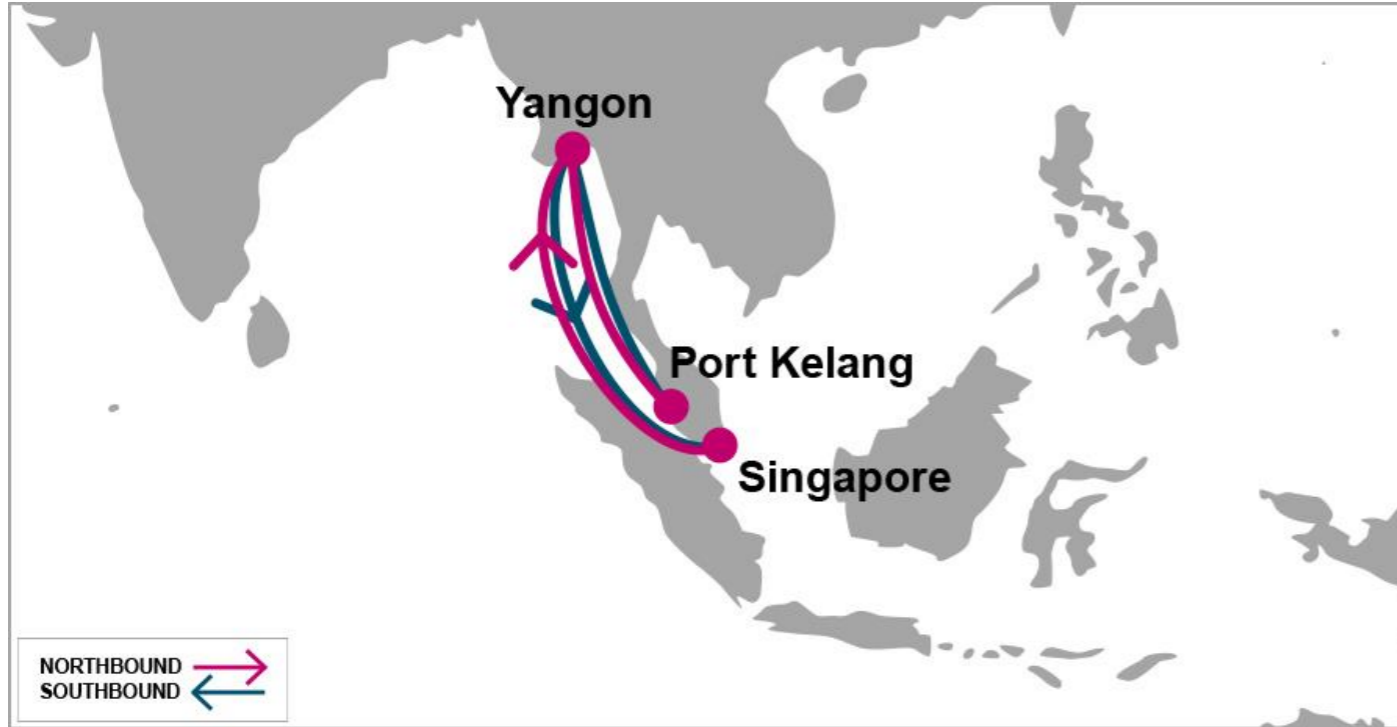

YGX: Yangon Express

KEY TRANSIT TABLE

N/B	PKG(N)	PKG(W)	S/B	RGN	SIN
SIN	9	9	PKG(N)	4	9
RGN	4	4	PKG(W)	3	8

KEY TRANSIT TABLE - UNLOCODE PORT NAME & COUNTRY NAME

SIN: Singapore, Singapore | PKG: Port Kelang, Malaysia | RGN: Yangon, Myanmar

PORT ROTATION

(Terminals are subject to change)

ORIGIN	ETA/ETD	TERMINAL
Singapore	TUE/WED	PSA Singapore
Yangon	SUN/TUE	AWPT
Port Kelang (North)	SAT/SAT	North Port
Port Kelang (West)	SAT/SUN	West Port
Yangon	WED/FRI	AWPT
Singapore	TUE/WED	PSA Singapore
Turnaround days:	7	