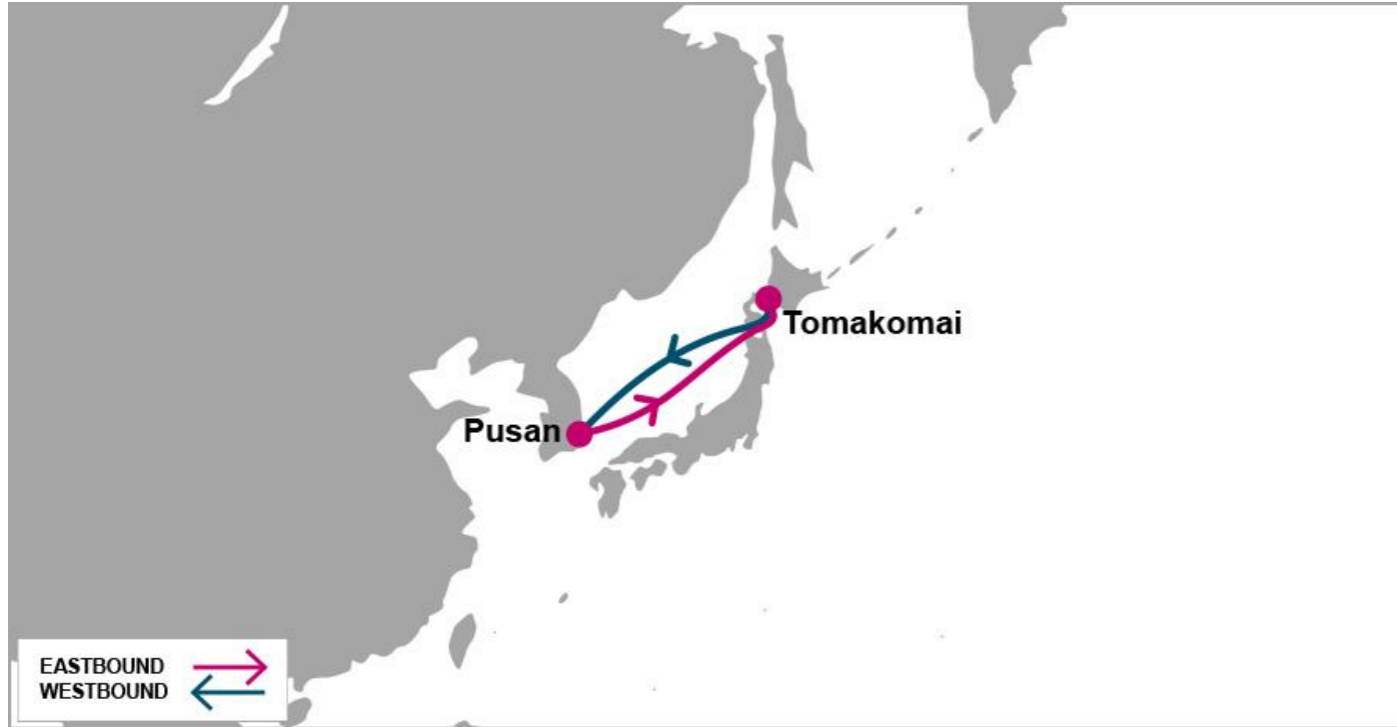

## HAS: Hokkai Arirang Service

## PORT ROTATION

(Terminals are subject to change)

ORIGIN	ETA/ETD	TERMINAL
Pusan	WED/WED	Pusan Newport Company
Tomakomai	SAT/SUN	Tomakomai International Container
Pusan	WED/WED	Pusan Newport Company
<b>Turnaround days:</b>		<b>7</b>

### KEY TRANSIT TABLE - UNLOCODE PORT NAME & COUNTRY NAME

**PUS:** Pusan, South Korea | **TMK:** Tomakomai, Japan

Last update : 08-Mar-2018