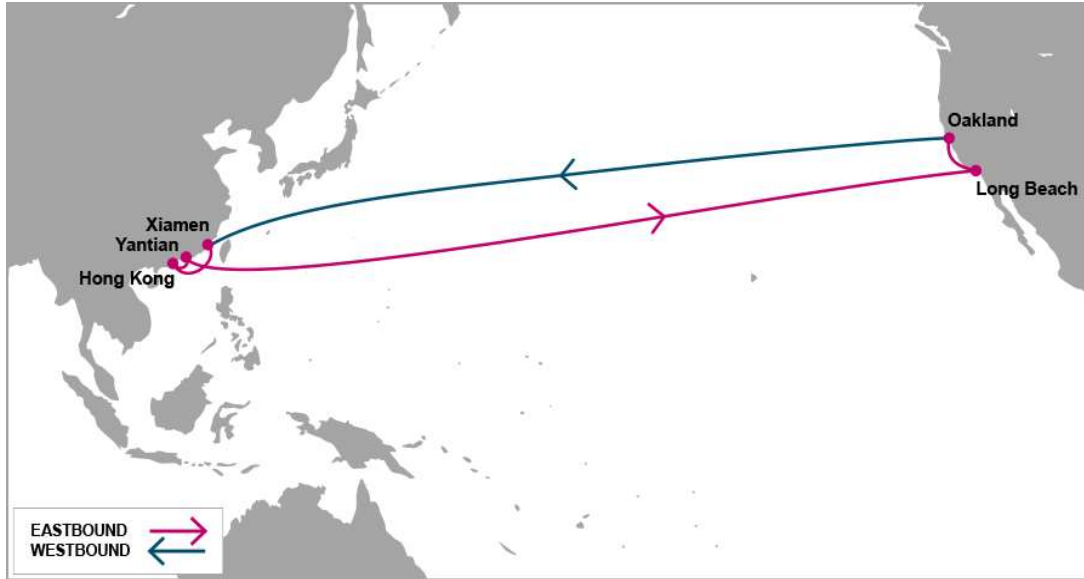

PS7: Pacific South 7

PORT ROTATION

(Terminals are subject to change)

ORIGIN	ETA/ETD	TERMINAL
Xiamen	THU/FRI	Xiamen Hairun Terminal
Hong Kong	SAT/SUN	Hongkong International Terminal
Yantian	MON/WED	Yantian International Container Terminal (YICT)
Long Beach	TUE/SAT	International Transportation Service
Oakland	MON/TUE	TraPac Container Terminal
Xiamen	THU/FRI	Xiamen Hairun Terminal
Turnaround days:		42

Weekly/Fixed Day Service

KEY TRANSIT TABLE

E/B	LGB	OAK	W/B	XMN	HKG	YTN
XMN	18	24	LGB	19	21	23
HKG	16	22	OAK	16	18	20
YTN	13	19				

KEY TRANSIT TABLE - UNLOCODE PORT NAME & COUNTRY NAME

HKG: Hong Kong, China | YTN: Yantian, China | LGB: Long Beach, USA | OAK: Oakland, USA